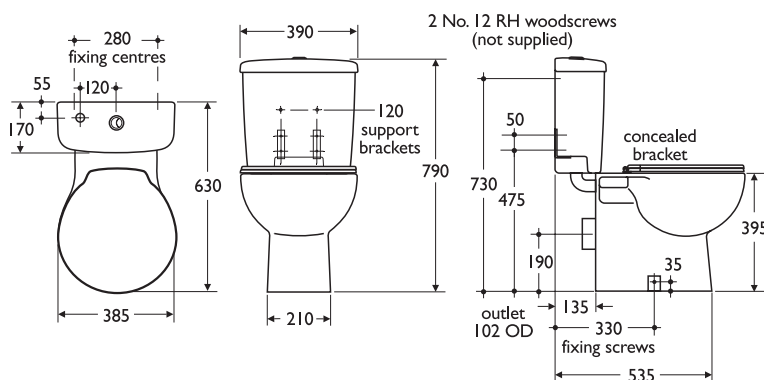

- Domestic or commercial use
- Extremely compact design
- Choice of seat configurations
- Part of space efficient suite

Illustrated

E7172 Space close coupled WC pan with horizontal outlet
E7184 Space push button dual flush valve cistern, 6 litre, bottom supply and internal overflow
E7091 Space seat & cover with stainless steel hinges

Material

Vitreous china

Weight

WC pan 19.5kg
Cistern 14.0kg
Seat & cover 3.1kg

Colours

Available in White (01) only

Standards

Vitreous china to BS 3402

Designer

Robin Levien, London

Special notes

WC screwed to floor and cistern screwed to wall. When not supported on back of WC bowl, support brackets must be used. Seat can be positioned conventionally or turned 45° left or right. Multikwik WC outlet connectors reference MKB2190 are suitable for this WC

WCs
close coupled