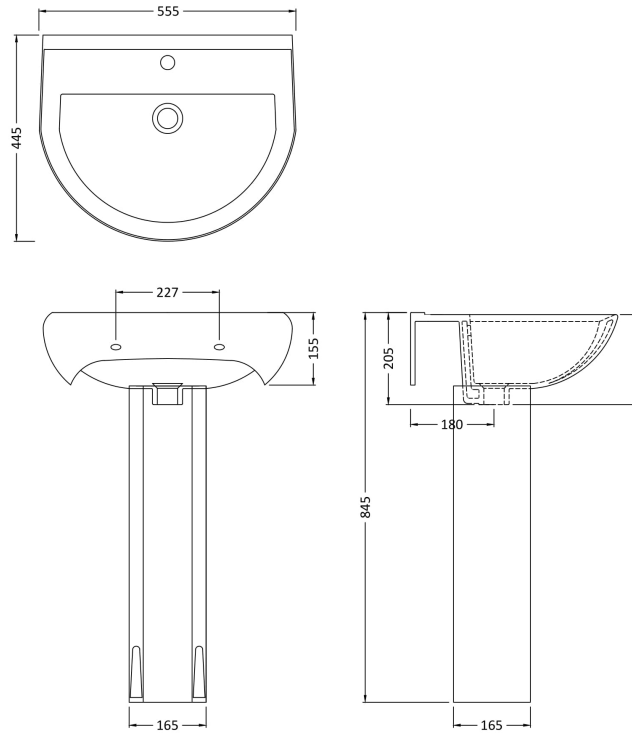

Sales Code: Civ002

Description: Ivo 550mm Basin & Pedestal 1Th

Packaging Details

Barcode: 5055275814116

Sales Code: NCS203

Description: Ivo Pedestal

Product Dimensions

Height (mm):	675
Width (mm):	165
Depth (mm):	165
Nett Weight (kg):	9

Packaging Dimensions

Height (mm):	700
Width (mm):	170
Depth (mm):	190
Gross Weight (kg):	9.26

Packaging Data

Box Colour:	Brown Cardboard Box - Printed
Box Qty:	1
Label Size:	100 x 50
Label Colour:	White Label
Label Qty:	2

Outer Box Dimensions (If Applicable)

Height (mm):	
Width (mm):	
Depth (mm):	
Gross Weight (kg):	
Barcode:	5060272820077

Product Details

Country of Origin:	China
Fitting Instruction:	No
Certification:	CE: N/A WRAS: N/A WRAS No: N/A
Product Material:	Vitreous China
Fixing Supplied:	No

Sales Code: NCS202

Description: Ivo Large Basin 1 T/H

Product Dimensions

Height (mm):	205
Width (mm):	540
Depth (mm):	445
Nett Weight (kg):	13.7

Packaging Dimensions

Height (mm):	210
Width (mm):	590
Depth (mm):	480
Gross Weight (kg):	13.9