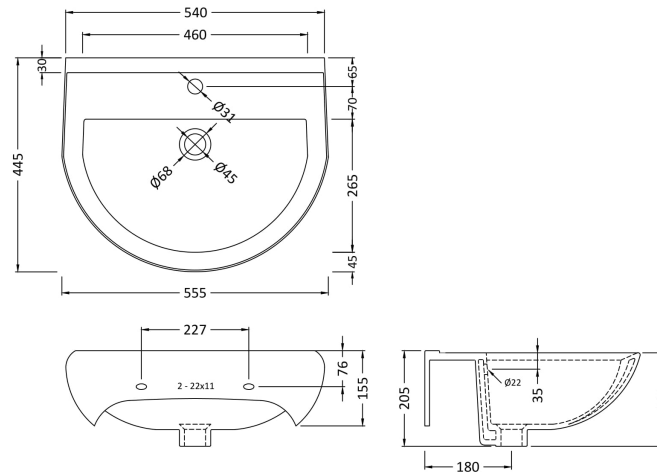

Sales Code: Civ002

Description: Ivo 550mm Basin & Pedestal 1Th

Packaging Details

Barcode: 5055275814116

Sales Code: NCS203

Description: Ivo Pedestal

Product Dimensions

Height (mm):	675
Width (mm):	165
Depth (mm):	165
Nett Weight (kg):	9

Packaging Dimensions

Height (mm):	700
Width (mm):	170
Depth (mm):	190
Gross Weight (kg):	9.26

Packaging Data

Box Colour:	Brown Cardboard Box - Printed
Box Qty:	1
Label Size:	100 x 50
Label Colour:	White Label
Label Qty:	2

Outer Box Dimensions (If Applicable)

Height (mm):	
Width (mm):	
Depth (mm):	
Gross Weight (kg):	
Barcode:	5060272820077

Product Details

Country of Origin:	China
Fitting Instruction:	No
Certification:	CE: N/A WRAS: N/A WRAS No: N/A
Product Material:	Vitreous China
Fixing Supplied:	No

Sales Code: NCS202

Description: Ivo Large Basin 1 T/H

Product Dimensions

Height (mm):	205
Width (mm):	540
Depth (mm):	445
Nett Weight (kg):	13.7

Packaging Dimensions

Height (mm):	210
Width (mm):	590
Depth (mm):	480
Gross Weight (kg):	13.9