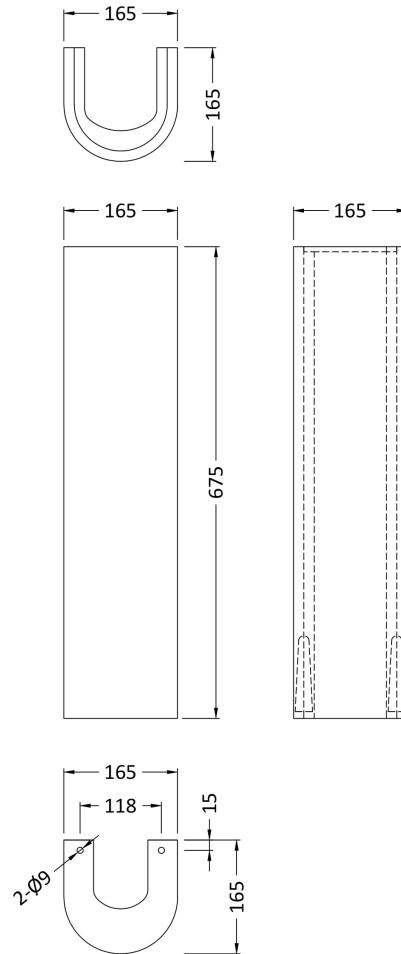

Sales Code: Civ002

Description: Ivo 550mm Basin & Pedestal 1Th

Packaging Details

Barcode: 5055275814116

Sales Code: NCS203

Description: Ivo Pedestal

Product Dimensions

Height (mm):	675
Width (mm):	165
Depth (mm):	165
Nett Weight (kg):	9

Packaging Dimensions

Height (mm):	700
Width (mm):	170
Depth (mm):	190
Gross Weight (kg):	9.26

Packaging Data

Box Colour:	Brown Cardboard Box - Printed
Box Qty:	1
Label Size:	100 x 50
Label Colour:	White Label
Label Qty:	2

Outer Box Dimensions (If Applicable)

Height (mm):	
Width (mm):	
Depth (mm):	
Gross Weight (kg):	
Barcode:	5060272820077

Product Details

Country of Origin:	China
Fitting Instruction:	No
Certification:	CE: N/A WRAS: N/A WRAS No: N/A
Product Material:	Vitreous China
Fixing Supplied:	No

Sales Code: NCS202

Description: Ivo Large Basin 1 T/H

Product Dimensions

Height (mm):	205
Width (mm):	540
Depth (mm):	445
Nett Weight (kg):	13.7

Packaging Dimensions

Height (mm):	210
Width (mm):	590
Depth (mm):	480
Gross Weight (kg):	13.9