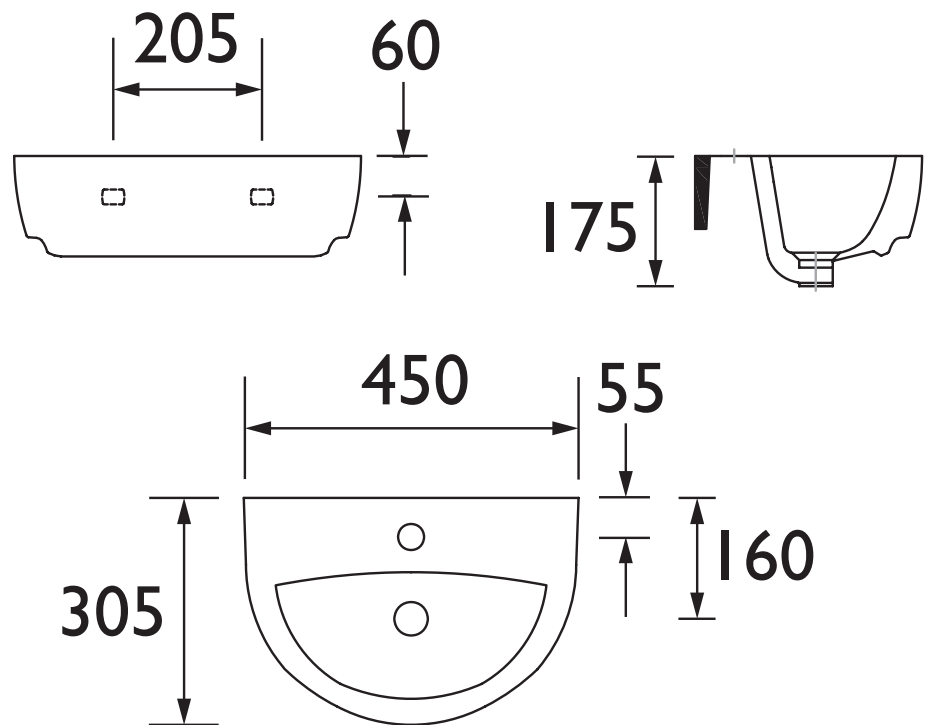

### Specification

Main Construction Material:	Vitreous China
Plumbing System Suitability:	Suitable for all plumbing systems
Finish:	White
Number of Tap Holes:	1
Weight (kg):	8.3
Weight Including Packaging (kg):	9.53
Assembly Required:	No
What's Included?:	1x Basin, 2x Wall Plugs, 2x Bolt Screws, 2x Nuts, 2x Spacers, 2x Washers, 2x Caps

#### This Product is Shown With:

TDACC04 - Dartmouth Basin Mixer  
Chrome

PSFWW10S - Stamford 450mm  
Semi-Pedestal

### Dimensions (measurements in mm)