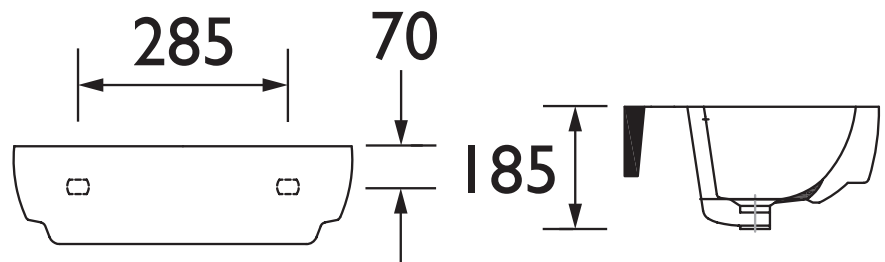

PSFW05

STAMFORD Sanitaryware Range

Stamford 560mm Basin 2TH

Specification

Main Construction Material:	Vitreous China
Plumbing System Suitability:	Suitable for all plumbing systems
Finish:	White
Number of Tap Holes:	2
Inlet Centres (mm):	200
Weight (kg):	12.76
Weight Including Packaging (kg):	14.93
Assembly Required:	No
What's Included?:	1x Basin, 2x Wall Plugs, 2x Bolt Screws, 2x Nuts, 2x Spacers, 2x Washers, 2x Caps

Features:

- Concealed fixings
- All fixings supplied

Product Certifications:

Additional Information:

This Product is Shown With:

TDACC00 - Dartmouth Basin Taps Chrome

PSFW09 - Stamford 560mm Pedestal

This Product Also Needs:

- Basin Waste
- Waste Trap

Dimensions (measurements in mm)

TECHNICAL DATA SHEET

HERITAGE[®]

BATHROOMS

DI