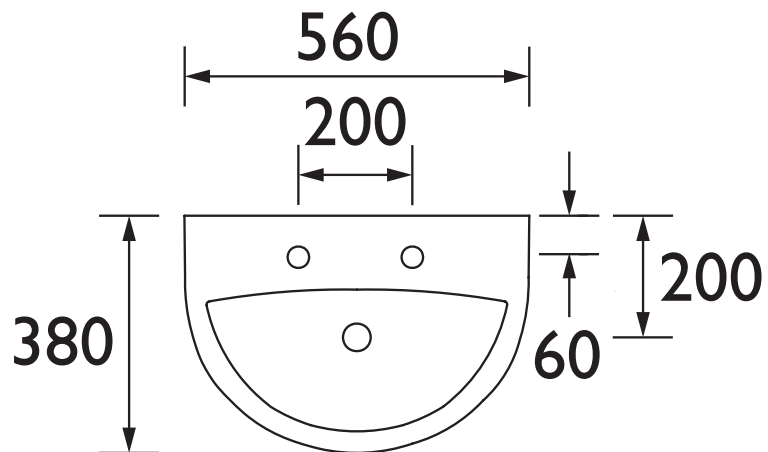

PSFW05

STAMFORD Sanitaryware Range

Stamford 560mm Basin 2TH

Specification

Main Construction Material:	Vitreous China
Plumbing System Suitability:	Suitable for all plumbing systems
Finish:	White
Number of Tap Holes:	2
Inlet Centres (mm):	200
Weight (kg):	12.76
Weight Including Packaging (kg):	14.93
Assembly Required:	No
What's Included?:	1x Basin, 2x Wall Plugs, 2x Bolt Screws, 2x Nuts, 2x Spacers, 2x Washers, 2x Caps

Features:

- Concealed fixings
- All fixings supplied

Product Certifications:

Additional Information:

This Product is Shown With:

TDACC00 - Dartmouth Basin Taps Chrome

PSFW09 - Stamford 560mm Pedestal

This Product Also Needs:

- Basin Waste
- Waste Trap

Dimensions (measurements in mm)

TECHNICAL DATA SHEET

HERITAGE[®]

BATHROOMS

DI