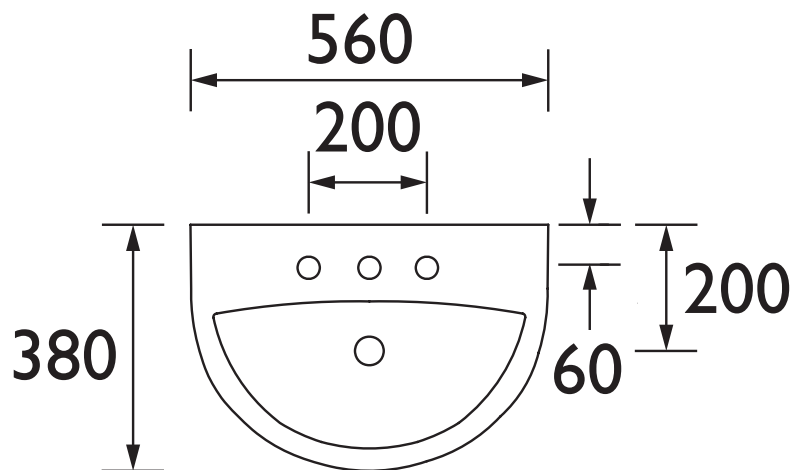

PSFW053

STAMFORD Sanitaryware Range

Stamford 560mm Basin 3TH

Specification

Main Construction Material:	Vitreous China
Plumbing System Suitability:	Suitable for all plumbing systems
Finish:	White
Number of Tap Holes:	3
Inlet Centres (mm):	200
Weight (kg):	12.76
Weight Including Packaging (kg):	14.93
Assembly Required:	No
What's Included?:	1x Basin, 2x Wall Plugs, 2x Bolt Screws, 2x Nuts, 2x Spacers, 2x Washers, 2x Caps

Features:

- Concealed fixings
- All fixings supplied

Product Certifications:

Additional Information:

This Product is Shown With:

TDACC06 - Dartmouth 3 Hole Basin Mixer

PSFW09 - Stamford 560mm Pedestal

This Product Also Needs:

- Basin Waste
- Waste Trap

Dimensions (measurements in mm)

TECHNICAL DATA SHEET

HERITAGE[®]

BATHROOMS

DI