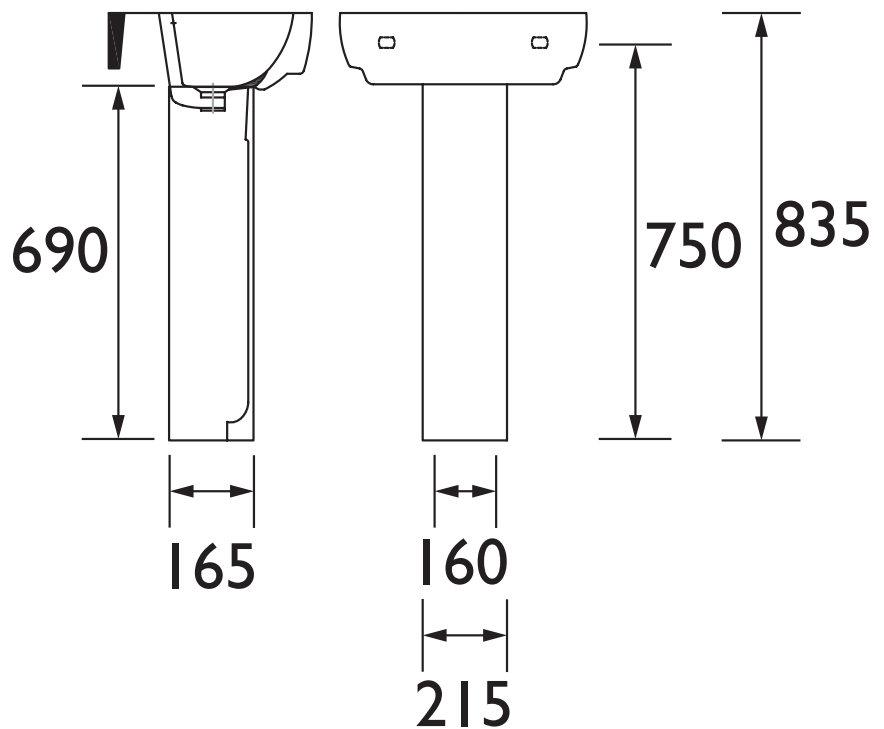

PSFW09

STAMFORD Sanitaryware Range

Stamford Pedestal - Full Length For 560mm

Specification

Main Construction Material:	Vitreous China
Plumbing System Suitability:	Suitable for all plumbing systems
Finish:	White
Weight (kg):	9.8
Weight Including Packaging (kg):	10.55
Assembly Required:	No
What's Included?:	1x Pedestal, 1x Instruction Sheet

Features:

- Concealed fixings

Product Certifications:

Additional Information:

This Product is Shown With:

TDACC06 - Dartmouth 3 Hole Basin Mixer

PSFW053 - Stamford 3 Tap Hole Basin

This Product Also Needs:

Stamford 560mm Basin, choose from:

- PSFW051 - 1 Tap Hole
- PSFW05 - 2 Tap Hole
- PSFW053 - 3 Tap Hole

Dimensions (measurements in mm)

TECHNICAL DATA SHEET

HERITAGE[®]

BATHROOMS

DI