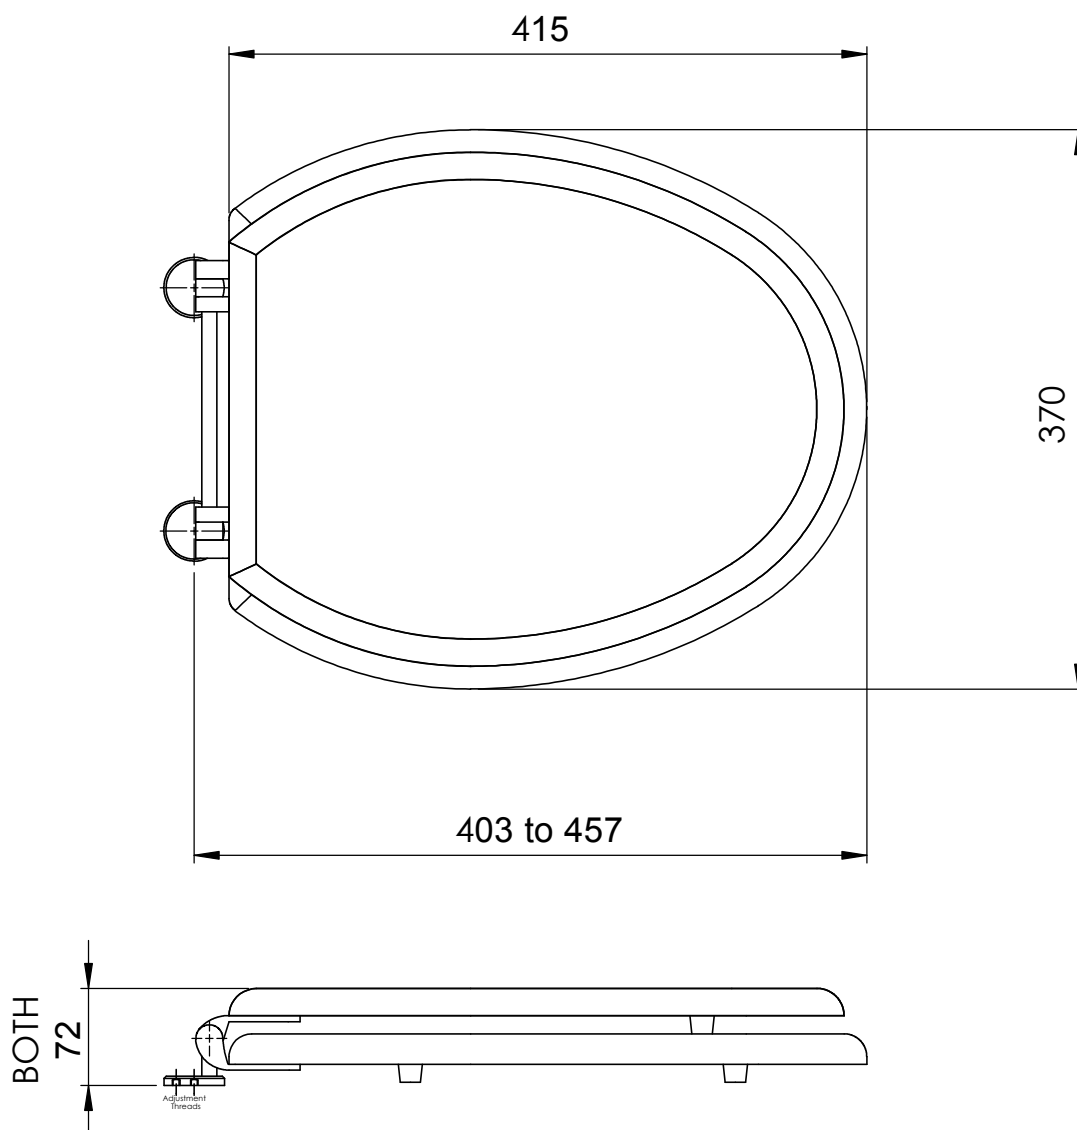

Silverdale (Bathrooms) LTD.,
Silverdale Road,
Newcastle-Under-Lyme,
STAFFORDSHIRE.
ST5 6EL
Tel: 01782 71 71 75
Fax: 01782 71 71 66
e-mail: sales@silverdalebathrooms.co.uk

TITLE: VICTORIAN/BELGRAVIA/BALASANI
NOUVEAU/EMPIRE/CHARLBURY
CLOSE COUPLED TOILET SEAT

DWG NO. WDSEAT/CC/02-06-15

A4

DRAWN BY: CDT/SHC

DATE: 02-06-2015