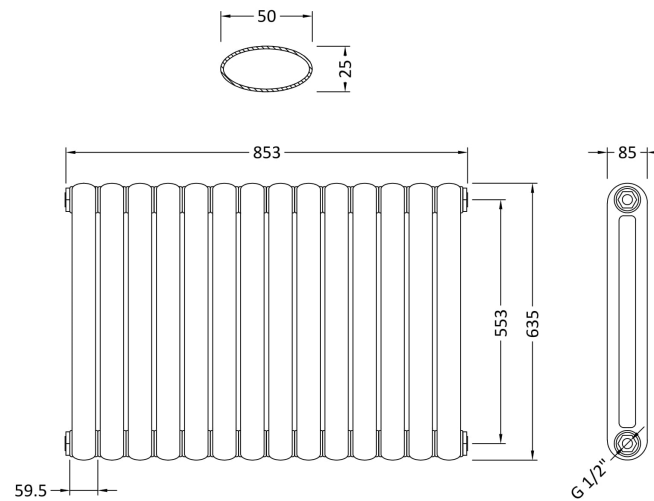

Sales Code: HSA004

Description: Salvia Radiator 635X863mm

Product Dimensions

Height (mm):	635
Width (mm):	853
Depth (mm):	85
Length (mm):	
Nett Weight (kg):	26.6

Packaging Dimensions

Height (mm):	110
Width (mm):	806
Length (mm):	695
Gross Weight (kg):	28.6

Packaging Data

Box Colour:	White Cardboard Shrinkwrapped
Box Qty:	1
Label Size:	100 x 50
Label Colour:	White Label
Label Qty:	2

Outer Box Dimensions (If Applicable)

Height (mm):	
Width (mm):	
Length (mm):	
Gross Weight (kg):	
Barcode:	5055369023196

Product Details

Country of Origin:	China		
Fitting Instruction:	No		
Certification:	CE: No	RoHS: N/A	WEEE: N/A
Colour/Finish:	White		
RAL No:	9016		
Product Material:	Steel		
Heat Element Wattage:	Not Applicable		
Heating Element Wattage Compatible:	N/A		
BTU Outputs:	30°C / 1635	50°C / 3129	60°C / 3964
Thermal Outputs: (Watts)	30°C / 479	50°C / 917	60°C / 1155
Pipe Centres - If Vertical:	953mm		
Pipe Centres - If Horizontal:	N/A		
Max Projection:	130mm		
Tube Diameter:	N/A		
Packaging Volume (L):			
Wall to Centre of Tappings:	N/A		
Floor to Centre of Tappings:	80		
Dual Fuel:	N/A		
IP Rating:			