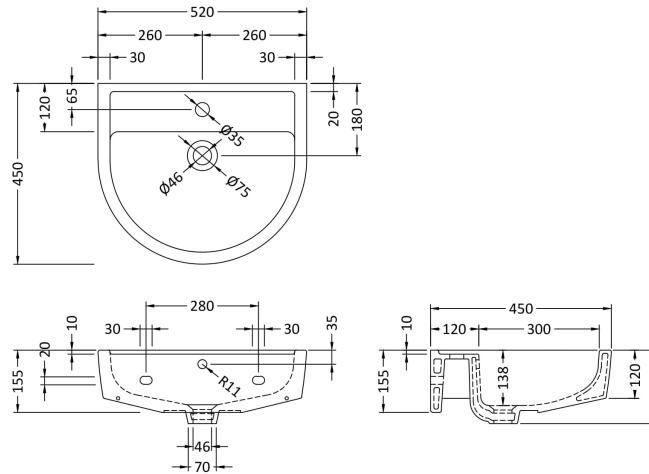

### Product Dimensions

Height (mm):	183
Width (mm):	520
Depth (mm):	450
Nett Weight (kg):	15.5

### Packaging Dimensions

Height (mm):	200
Width (mm):	545
Depth (mm):	460
Gross Weight (kg):	15.7

### Outer Box Dimensions (If Applicable)

Height (mm):	
Width (mm):	
Depth (mm):	
Gross Weight (kg):	
Barcode:	5055369029242

### Product Dimensions

Height (mm):	670
Width (mm):	210
Depth (mm):	160
Nett Weight (kg):	10.7