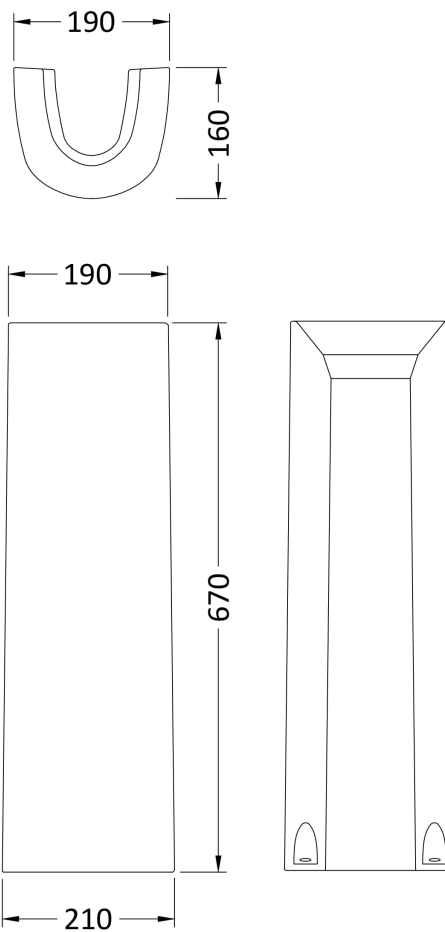

### Product Dimensions

Height (mm):	183
Width (mm):	520
Depth (mm):	450
Nett Weight (kg):	15.5

### Packaging Dimensions

Height (mm):	200
Width (mm):	545
Depth (mm):	460
Gross Weight (kg):	15.7

### Outer Box Dimensions (If Applicable)

Height (mm):	
Width (mm):	
Depth (mm):	
Gross Weight (kg):	
Barcode:	5055369029242

### Product Dimensions

Height (mm):	670
Width (mm):	210
Depth (mm):	160
Nett Weight (kg):	10.7