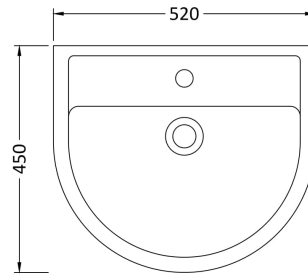

Sales Code: Cma003

Description: Luna 520mm Basin & Pedestal

Packaging Details

Barcode: 5055275813935