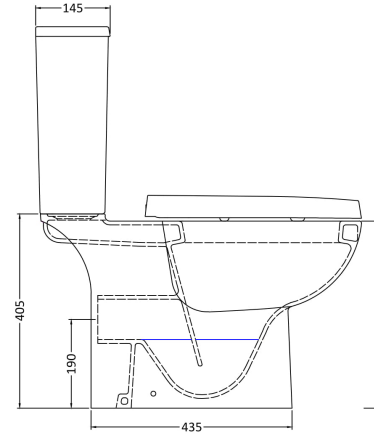

### Packaging Details

Barcode: 5055275867525

Sales Code: NCA220

Description: W.C. Pan C/C

**Product Dimensions**

Height (mm):	405
Width (mm):	380
Depth (mm):	670
Nett Weight (kg):	24.5

**Packaging Dimensions**

Height (mm):	450
Width (mm):	400
Depth (mm):	680
Gross Weight (kg):	25

**Packaging Data**

Box Colour:	Brown Cardboard Box - Printed
Box Qty:	1
Label Size:	100 x 50
Label Colour:	Not Applicable
Label Qty:	0

**Outer Box Dimensions (If Applicable)**

Height (mm):	
Width (mm):	
Depth (mm):	
Gross Weight (kg):	
Barcode:	5055369069262

**Product Details**

Country of Origin:	China
Fitting Instruction:	No
Certification:	CE: No WRAS: N/A WRAS No: N/A
Product Material:	Vitreous China
Fixing Supplied:	No

Sales Code: NCH401

Description: Cistern

**Product Dimensions**

Height (mm):	370
Width (mm):	410
Depth (mm):	145
Nett Weight (kg):	13.8

**Packaging Dimensions**

Height (mm):	410
Width (mm):	420
Depth (mm):	160
Gross Weight (kg):	14