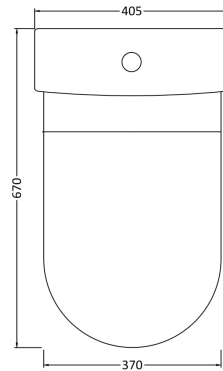

### Packaging Details

Barcode: 5055275867525

Sales Code: NCA220

Description: W.C. Pan C/C

**Product Dimensions**

Height (mm):	405
Width (mm):	380
Depth (mm):	670
Nett Weight (kg):	24.5

**Packaging Dimensions**

Height (mm):	450
Width (mm):	400
Depth (mm):	680
Gross Weight (kg):	25

**Packaging Data**

Box Colour:	Brown Cardboard Box - Printed
Box Qty:	1
Label Size:	100 x 50
Label Colour:	Not Applicable
Label Qty:	0

**Outer Box Dimensions (If Applicable)**

Height (mm):	
Width (mm):	
Depth (mm):	
Gross Weight (kg):	
Barcode:	5055369069262

**Product Details**

Country of Origin:	China
Fitting Instruction:	No
Certification:	CE: No WRAS: N/A WRAS No: N/A
Product Material:	Vitreous China
Fixing Supplied:	No

Sales Code: NCH401

Description: Cistern

**Product Dimensions**

Height (mm):	370
Width (mm):	410
Depth (mm):	145
Nett Weight (kg):	13.8

**Packaging Dimensions**

Height (mm):	410
Width (mm):	420
Depth (mm):	160
Gross Weight (kg):	14