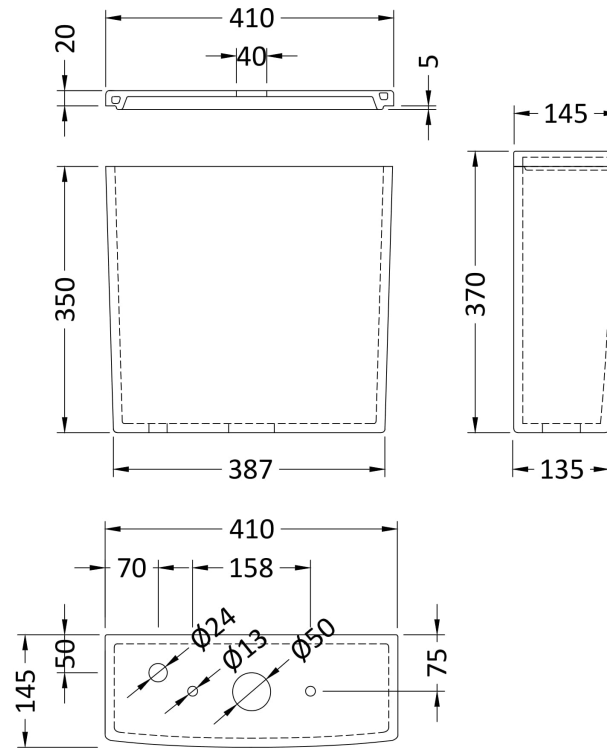

### Packaging Details

Barcode: 5055275867525

Sales Code: NCA220

Description: W.C. Pan C/C

**Product Dimensions**

Height (mm):	405
Width (mm):	380
Depth (mm):	670
Nett Weight (kg):	24.5

**Packaging Dimensions**

Height (mm):	450
Width (mm):	400
Depth (mm):	680
Gross Weight (kg):	25

**Packaging Data**

Box Colour:	Brown Cardboard Box - Printed
Box Qty:	1
Label Size:	100 x 50
Label Colour:	Not Applicable
Label Qty:	0

**Outer Box Dimensions (If Applicable)**

Height (mm):	
Width (mm):	
Depth (mm):	
Gross Weight (kg):	
Barcode:	5055369069262

**Product Details**

Country of Origin:	China
Fitting Instruction:	No
Certification:	CE: No WRAS: N/A WRAS No: N/A
Product Material:	Vitreous China
Fixing Supplied:	No

Sales Code: NCH401

Description: Cistern

**Product Dimensions**

Height (mm):	370
Width (mm):	410
Depth (mm):	145
Nett Weight (kg):	13.8

**Packaging Dimensions**

Height (mm):	410
Width (mm):	420
Depth (mm):	160
Gross Weight (kg):	14