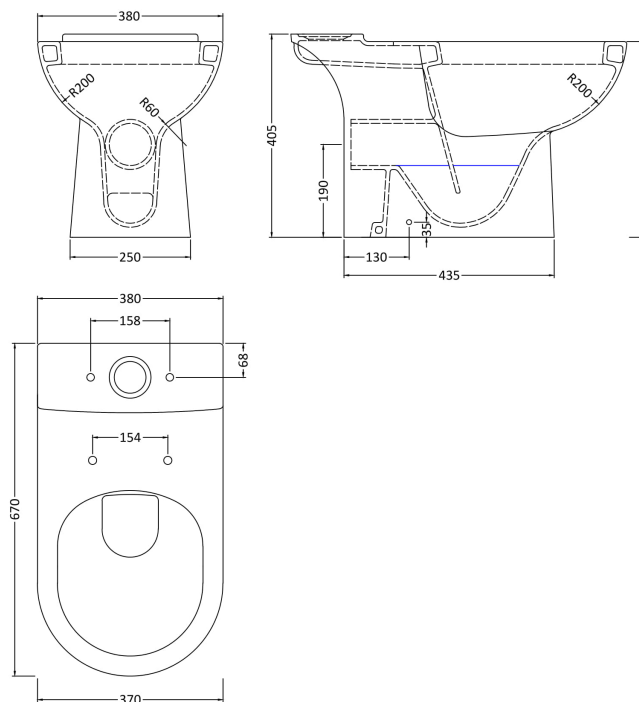

### Packaging Details

Barcode: 5055275867525

Sales Code: NCA220

Description: W.C. Pan C/C

**Product Dimensions**

Height (mm):	405
Width (mm):	380
Depth (mm):	670
Nett Weight (kg):	24.5

**Packaging Dimensions**

Height (mm):	450
Width (mm):	400
Depth (mm):	680
Gross Weight (kg):	25

**Packaging Data**

Box Colour:	Brown Cardboard Box - Printed
Box Qty:	1
Label Size:	100 x 50
Label Colour:	Not Applicable
Label Qty:	0

**Outer Box Dimensions (If Applicable)**

Height (mm):	
Width (mm):	
Depth (mm):	
Gross Weight (kg):	
Barcode:	5055369069262

**Product Details**

Country of Origin:	China
Fitting Instruction:	No
Certification:	CE: No WRAS: N/A WRAS No: N/A
Product Material:	Vitreous China
Fixing Supplied:	No

Sales Code: NCH401

Description: Cistern

**Product Dimensions**

Height (mm):	370
Width (mm):	410
Depth (mm):	145
Nett Weight (kg):	13.8

**Packaging Dimensions**

Height (mm):	410
Width (mm):	420
Depth (mm):	160
Gross Weight (kg):	14