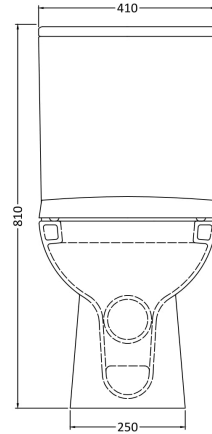

### Packaging Details

Barcode: 5055275867525

Sales Code: NCA220

Description: W.C. Pan C/C

**Product Dimensions**

Height (mm):	405
Width (mm):	380
Depth (mm):	670
Nett Weight (kg):	24.5

**Packaging Dimensions**

Height (mm):	450
Width (mm):	400
Depth (mm):	680
Gross Weight (kg):	25

**Packaging Data**

Box Colour:	Brown Cardboard Box - Printed
Box Qty:	1
Label Size:	100 x 50
Label Colour:	Not Applicable
Label Qty:	0

**Outer Box Dimensions (If Applicable)**

Height (mm):	
Width (mm):	
Depth (mm):	
Gross Weight (kg):	
Barcode:	5055369069262

**Product Details**

Country of Origin:	China
Fitting Instruction:	No
Certification:	CE: No WRAS: N/A WRAS No: N/A
Product Material:	Vitreous China
Fixing Supplied:	No

Sales Code: NCH401

Description: Cistern

**Product Dimensions**

Height (mm):	370
Width (mm):	410
Depth (mm):	145
Nett Weight (kg):	13.8

**Packaging Dimensions**

Height (mm):	410
Width (mm):	420
Depth (mm):	160
Gross Weight (kg):	14