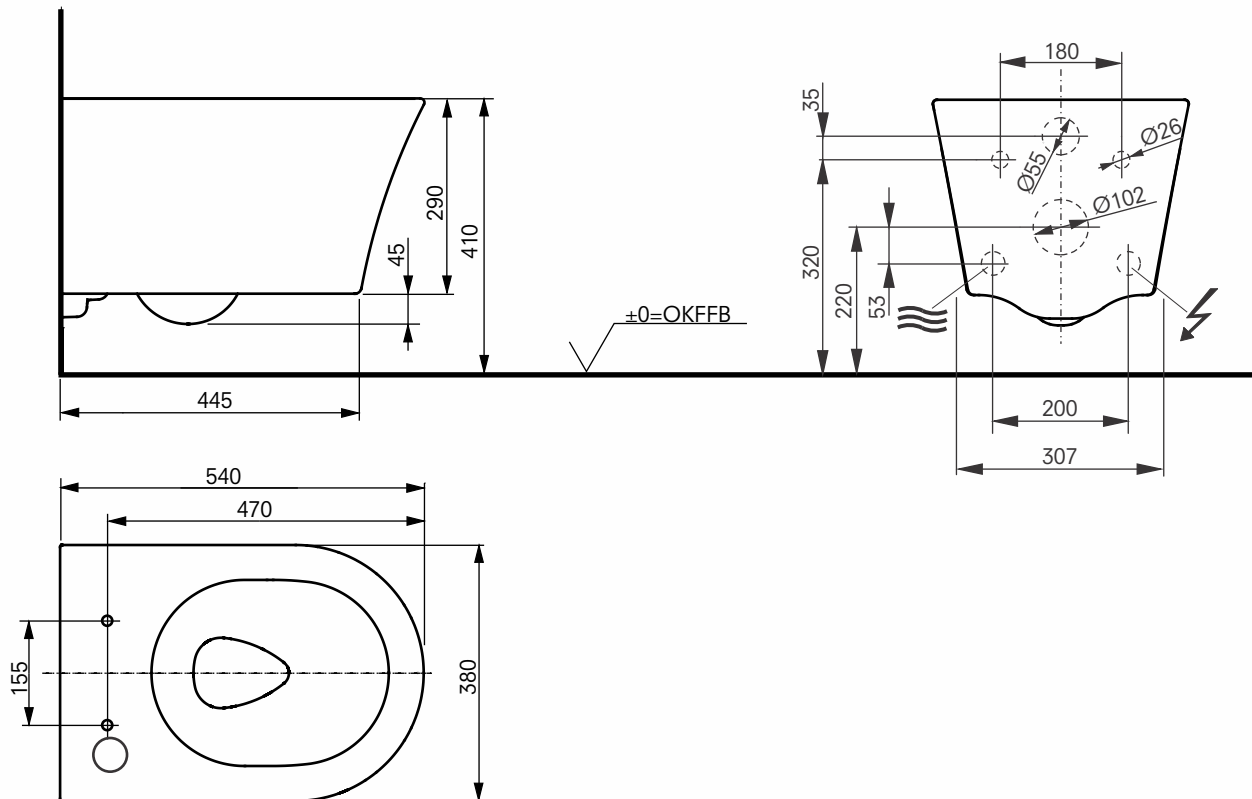

### PRODUCT DETAILS

<b>Product code</b>	CW553EY
<b>GTIN (EAN)</b>	40 50663 09603 8
<b>Size</b>	w:380×d:540×h:335
<b>Weight</b>	29 kg
<b>Colour</b>	White
<b>Material</b>	Ceramic
<b>Technologies</b>	TORNADO FLUSH, CEFIONTECT, RIMLESS, Water saving, 3/4.5 - 6 L

### TECHNICAL DRAWINGS