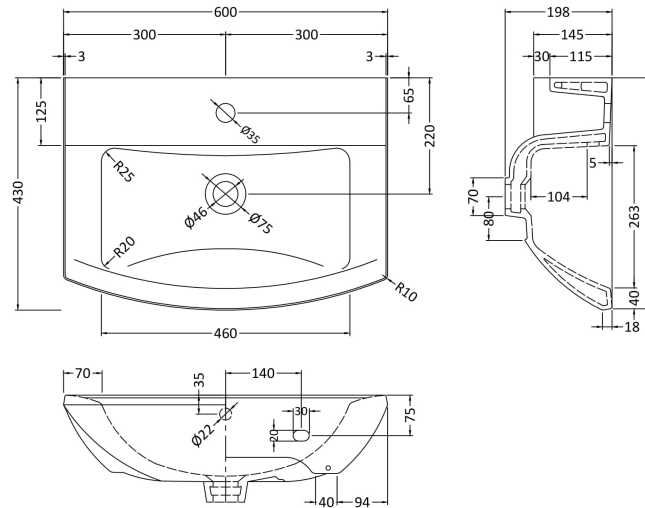

### Product Dimensions

Height (mm):	198
Width (mm):	600
Depth (mm):	430
Nett Weight (kg):	16.9

### Packaging Dimensions

Height (mm):	210
Width (mm):	630
Depth (mm):	480
Gross Weight (kg):	17.1

### Outer Box Dimensions (If Applicable)

Height (mm):	
Width (mm):	
Depth (mm):	
Gross Weight (kg):	
Barcode:	5055369026234

**Product Dimensions**

Height (mm):	660
Width (mm):	220
Depth (mm):	170
Nett Weight (kg):	12.4

**Packaging Dimensions**

Height (mm):	175
Width (mm):	670
Depth (mm):	225
Gross Weight (kg):	12.6

**Packaging Data**