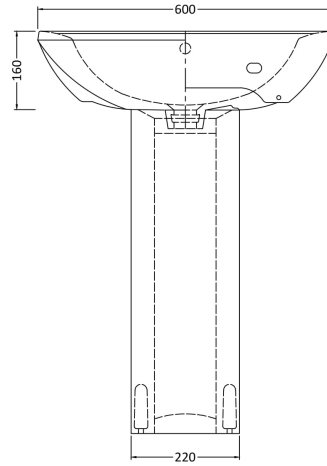

Sales Code: Css002

Description: Asselby 600mm Basin & Pedestal

Packaging Details

Barcode: 5055275814048