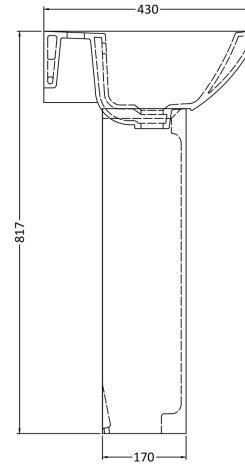

Sales Code: Css002

Description: Asselby 600mm Basin & Pedestal

Packaging Details

Barcode: 5055275814048