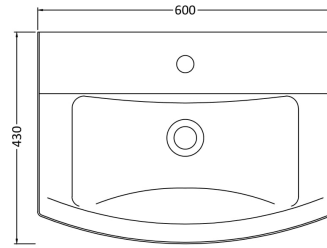

Sales Code: Css002

Description: Asselby 600mm Basin & Pedestal

Packaging Details

Barcode: 5055275814048