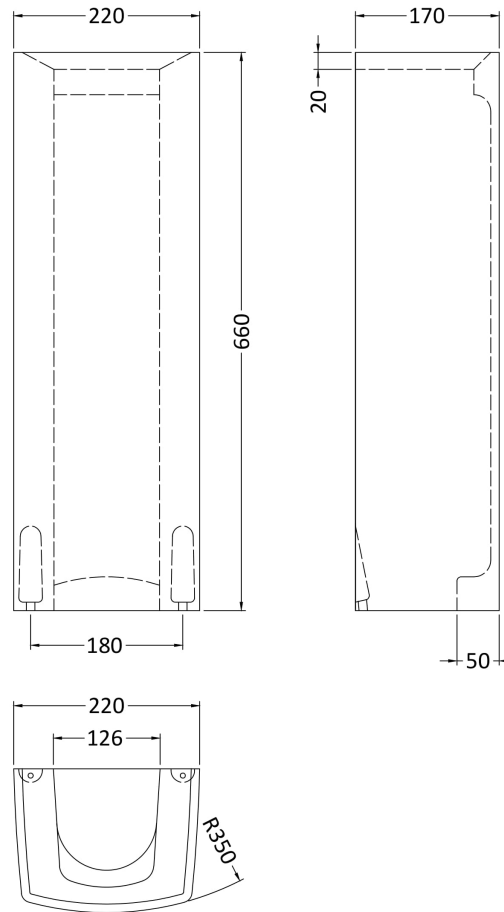

### Product Dimensions

Height (mm):	198
Width (mm):	600
Depth (mm):	430
Nett Weight (kg):	16.9

### Packaging Dimensions

Height (mm):	210
Width (mm):	630
Depth (mm):	480
Gross Weight (kg):	17.1

### Outer Box Dimensions (If Applicable)

Height (mm):	
Width (mm):	
Depth (mm):	
Gross Weight (kg):	
Barcode:	5055369026234

**Product Dimensions**

Height (mm):	660
Width (mm):	220
Depth (mm):	170
Nett Weight (kg):	12.4

**Packaging Dimensions**

Height (mm):	175
Width (mm):	670
Depth (mm):	225
Gross Weight (kg):	12.6

**Packaging Data**