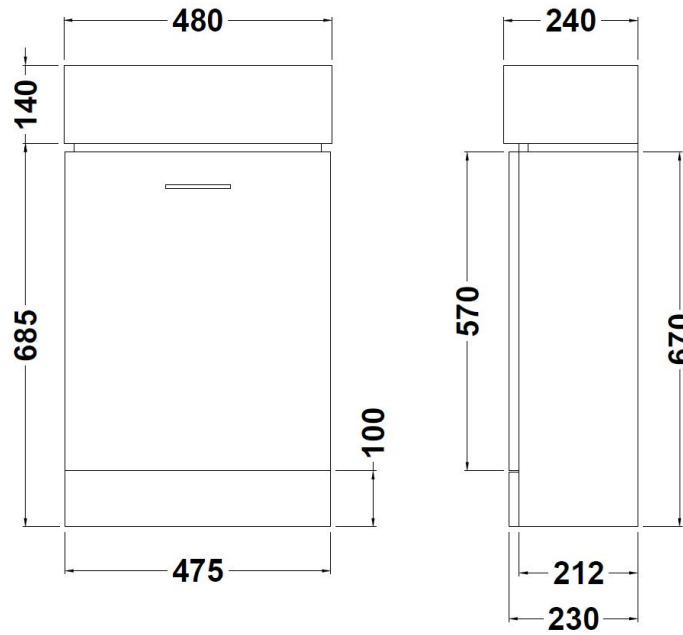

Sales Code: VTY058

Description: White Compact Cabinet & Basin

Packaging Details

Barcode: 5055146195573

Sales Code: NVX102

Description: Cubix Compact Unit 450

Product Dimensions

Height (mm):	670
Width (mm):	475
Depth (mm):	230
Nett Weight (kg):	14.06

Packaging Dimensions

Height (mm):	255
Width (mm):	500
Depth (mm):	720
Gross Weight (kg):	14.06

Packaging Data

Box Colour:	Brown Cardboard Box - Printed
Box Qty:	1
Label Size:	100 x 50
Label Colour:	Not Applicable
Label Qty:	0

Sales Code: NBV001

Description: Cubix Compact Vessel

Product Dimensions

Height (mm):	240
Width (mm):	480
Depth (mm):	140
Nett Weight (kg):	10.78

Packaging Dimensions

Height (mm):	270
Width (mm):	470
Depth (mm):	180
Gross Weight (kg):	10.78

Packaging Data

Box Colour:	Brown Cardboard Box - Printed
Box Qty:	1
Label Size:	100 x 50
Label Colour:	White Label
Label Qty:	2

Outer Box Dimensions (If Applicable)

Height (mm):	
Width (mm):	
Depth (mm):	
Gross Weight (kg):	
Barcode:	5055146194033