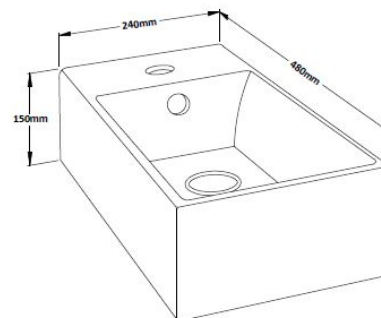

Packaging Dimensions

Height (mm):	255
Width (mm):	500
Depth (mm):	720
Gross Weight (kg):	14.06

Packaging Data

Box Colour:	Brown Cardboard Box - Printed
Box Qty:	1
Label Size:	100 x 50
Label Colour:	Not Applicable
Label Qty:	0

Outer Box Dimensions (If Applicable)

Height (mm):	
Width (mm):	
Depth (mm):	
Gross Weight (kg):	
Barcode:	5055146195580

Product Details

Country of Origin:	China
Fitting Instruction:	No
CE Certification:	N/A
FSC Certified Materials:	Yes
Colour:	Gloss White
Construction Method:	Cam & Wood Dowel
Construction Type:	Rigid
Cabinet Finish:	MFC Painted Gloss
Fascia Finish:	Mdf Painted Gloss
Cabinet Thickness (mm):	16
Fascia Thickness (mm):	18
Drawer Included:	No
Drawer Type:	Not Applicable
No of Shelves:	1
Hinge Type:	95 Degree Clip-On Soft Close
Hinge Included:	Yes
Adjustable Legs:	No
Fixings Included:	Yes
Handle Style:	Modern
Waste Shroud:	No
Handle Included:	Yes
Handle Type:	Bar

Sales Code: NBV001

Description: Cubix Compact Vessel

Product Dimensions

Height (mm):	240
Width (mm):	480
Depth (mm):	140
Nett Weight (kg):	10.78

Packaging Dimensions

Height (mm):	270
Width (mm):	470
Depth (mm):	180
Gross Weight (kg):	10.78

Packaging Data

Box Colour:	Brown Cardboard Box - Printed
Box Qty:	1
Label Size:	100 x 50
Label Colour:	White Label
Label Qty:	2

Outer Box Dimensions (If Applicable)

Height (mm):	
Width (mm):	
Depth (mm):	
Gross Weight (kg):	
Barcode:	5055146194033