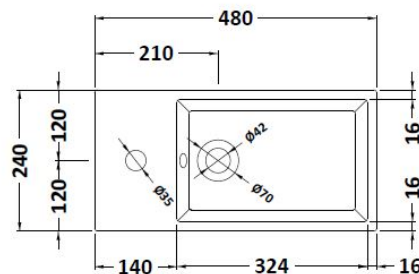

Packaging Dimensions

Height (mm):	255
Width (mm):	500
Depth (mm):	720
Gross Weight (kg):	14.06

Packaging Data

Box Colour:	Brown Cardboard Box - Printed
Box Qty:	1
Label Size:	100 x 50
Label Colour:	Not Applicable
Label Qty:	0

Outer Box Dimensions (If Applicable)

Height (mm):	
Width (mm):	
Depth (mm):	
Gross Weight (kg):	
Barcode:	5055146195580

Product Details

Country of Origin:	China
Fitting Instruction:	No
CE Certification:	N/A
FSC Certified Materials:	Yes
Colour:	Gloss White
Construction Method:	Cam & Wood Dowel
Construction Type:	Rigid
Cabinet Finish:	MFC Painted Gloss
Fascia Finish:	Mdf Painted Gloss
Cabinet Thickness (mm):	16
Fascia Thickness (mm):	18
Drawer Included:	No
Drawer Type:	Not Applicable
No of Shelves:	1
Hinge Type:	95 Degree Clip-On Soft Close
Hinge Included:	Yes
Adjustable Legs:	No
Fixings Included:	Yes
Handle Style:	Modern
Waste Shroud:	No
Handle Included:	Yes
Handle Type:	Bar

Sales Code: NBV001

Description: Cubix Compact Vessel

Product Dimensions

Height (mm):	240
Width (mm):	480
Depth (mm):	140
Nett Weight (kg):	10.78

Packaging Dimensions

Height (mm):	270
Width (mm):	470
Depth (mm):	180
Gross Weight (kg):	10.78

Packaging Data

Box Colour:	Brown Cardboard Box - Printed
Box Qty:	1
Label Size:	100 x 50
Label Colour:	White Label
Label Qty:	2

Outer Box Dimensions (If Applicable)

Height (mm):	
Width (mm):	
Depth (mm):	
Gross Weight (kg):	
Barcode:	5055146194033