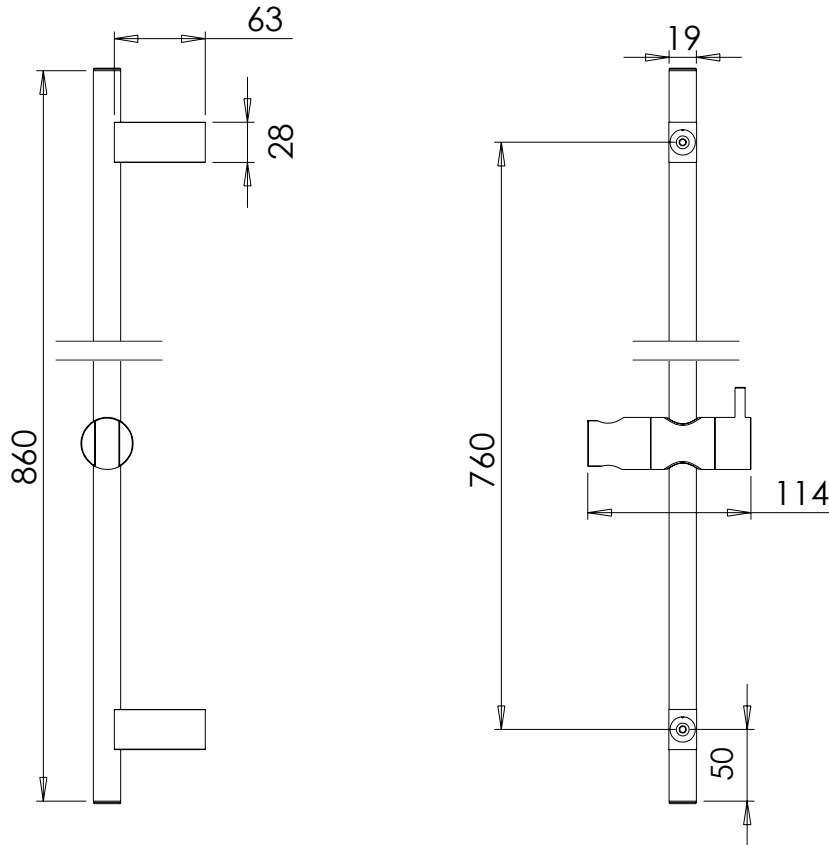

No.	Description	Code	Fixings Included
1	Event Click Riser Rail	SVRAIL07	YES

Dimensions:

Diagrams not to scale. All dimensions in mm (tolerance of +/-5mm)

FAQs

**How tall is the riser rail?** 860mm

**Can the riser rail be cut down?** No, the riser rail length is fixed and cannot be adjusted

**What distance are the rail fixing points?** 760mm

**What is the riser rail made from?** 19mm chrome plated brass tube

**What is the wall fixing bracket made from?** Chrome plated brass

**What is the handset holder made from?** Chromed ABS plastic