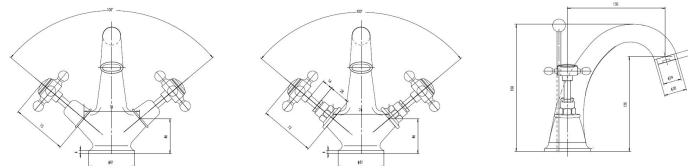

Sales Code: BC805HX

Description: Topaz Mono Basin Mixer

Product Dimensions

Height (mm):	172
Width (mm):	215
Depth (mm):	185
Length (mm):	
Nett Weight (kg):	2.2

Packaging Dimensions

Height (mm):	125
Width (mm):	220
Depth (mm):	390
Gross Weight (kg):	2.4

Packaging Data

Box Colour:	White Cardboard Box
Box Qty:	1
Label Size:	100 x 50
Label Colour:	White Label
Label Qty:	1

Outer Box Dimensions (If Applicable)

Height (mm):	395
Width (mm):	415
Depth (mm):	440
Length (mm):	

Gross Weight (kg):	
Barcode:	5056462603360

Product Details

Country of Origin:	China
Fitting Instruction:	No
Product Material:	Brass
Control Type:	Manual
Waste Included:	Waste Included
Waste Type:	Pop-Up
WRAS Approval:	Approval No: N/A
Valve/Cartridge Type:	1/4 Turn Ceramic Disc
Colour/Finish:	Brushed Brass
Mount Type:	Deck
Operating Pressure (bar):	0.1

Flow Rates: (Litres Per Min) 0.1 bar: 6,4 0.5 bar: 16,2 1 bar: 23,4 2 bar: 33,5 3 bar: 41

Pipe Size: 15 mm (1/2" Bsp)

Pipe Centres: N/A