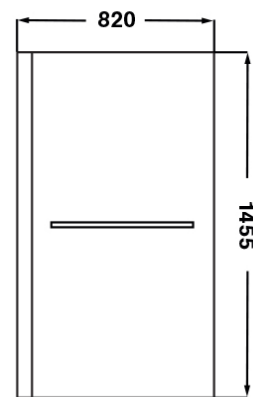

## BLOQUE STRAIGHT BATH SCREEN H150CM

Category:  
Range:

baths  
bloque

Code:

PBBQBS

Dimensions are in millimetres except thread sizes which are BSP imperial.