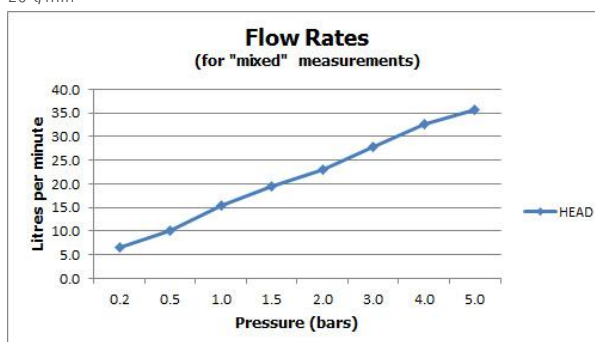

## DESCRIPTION:

Aquablade  
oval slimline single function shower head  
easy clean  
200mm x 300mm (8" x 12")  
1/2" female inlet  
minimum operating pressure 1.0 bar MP

## FLOW REGULATOR:

FR-SHOWER/9-C/P

## MINIMUM OPERATING PRESSURE:

1.0 bar MP

## FLOW RATE AT 3.0 BAR FLOW PRESSURE:

28 l/min

tel: 01934 744466  
email: [sales@vado.com](mailto:sales@vado.com)  
[www.vado.com](http://www.vado.com)

**where inspiration flows**  
taps | showering | accessories