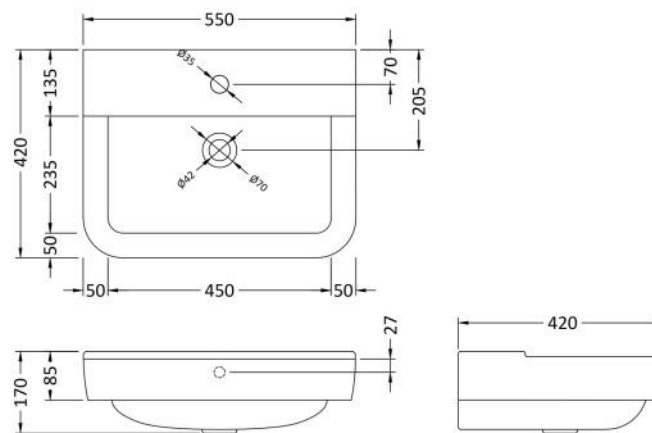

Sales Code: Cpc025

Description: Arlo 550mm Basin & Pedestal

Packaging Details

Barcode: 5055275888155

Sales Code: NCU704

Description: 550mm 1Th Basin

Product Dimensions

Height (mm):	170
Width (mm):	550
Depth (mm):	420
Nett Weight (kg):	16

Packaging Dimensions

Height (mm):	580
Width (mm):	480
Depth (mm):	190
Gross Weight (kg):	16

Packaging Data

Box Colour:	Brown Cardboard Box - Printed
Box Qty:	1
Label Size:	100 x 50
Label Colour:	White Label
Label Qty:	2

Outer Box Dimensions (If Applicable)

Height (mm):	
Width (mm):	
Depth (mm):	
Gross Weight (kg):	
Barcode:	5055369069880

Product Details

Country of Origin:	Turkey
Fitting Instruction:	No
Certification:	CE: No WRAS: N/A WRAS No: N/A
Product Material:	Vitreous China
Fixing Supplied:	Yes

Sales Code: NCU503

Description: Full Pedestal

Product Dimensions

Height (mm):	700
Width (mm):	165
Depth (mm):	160
Nett Weight (kg):	10

Packaging Dimensions

Height (mm):	205
Width (mm):	205
Depth (mm):	670
Gross Weight (kg):	10