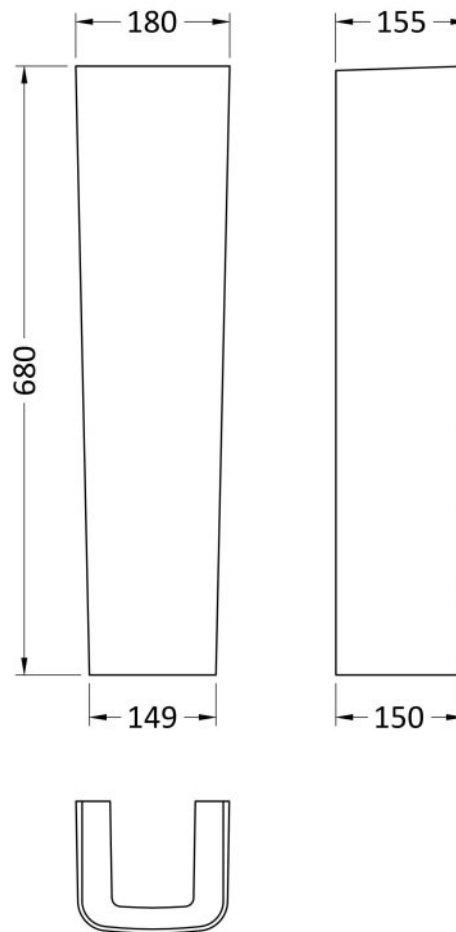

Sales Code: Cpc025

Description: Arlo 550mm Basin & Pedestal

Packaging Details

Barcode: 5055275888155

Sales Code: NCU704

Description: 550mm 1Th Basin

Product Dimensions

Height (mm):	170
Width (mm):	550
Depth (mm):	420
Nett Weight (kg):	16

Packaging Dimensions

Height (mm):	580
Width (mm):	480
Depth (mm):	190
Gross Weight (kg):	16

Packaging Data

Box Colour:	Brown Cardboard Box - Printed
Box Qty:	1
Label Size:	100 x 50
Label Colour:	White Label
Label Qty:	2

Outer Box Dimensions (If Applicable)

Height (mm):	
Width (mm):	
Depth (mm):	
Gross Weight (kg):	
Barcode:	5055369069880

Product Details

Country of Origin:	Turkey
Fitting Instruction:	No
Certification:	CE: No WRAS: N/A WRAS No: N/A
Product Material:	Vitreous China
Fixing Supplied:	Yes

Sales Code: NCU503

Description: Full Pedestal

Product Dimensions

Height (mm):	700
Width (mm):	165
Depth (mm):	160
Nett Weight (kg):	10

Packaging Dimensions

Height (mm):	205
Width (mm):	205
Depth (mm):	670
Gross Weight (kg):	10