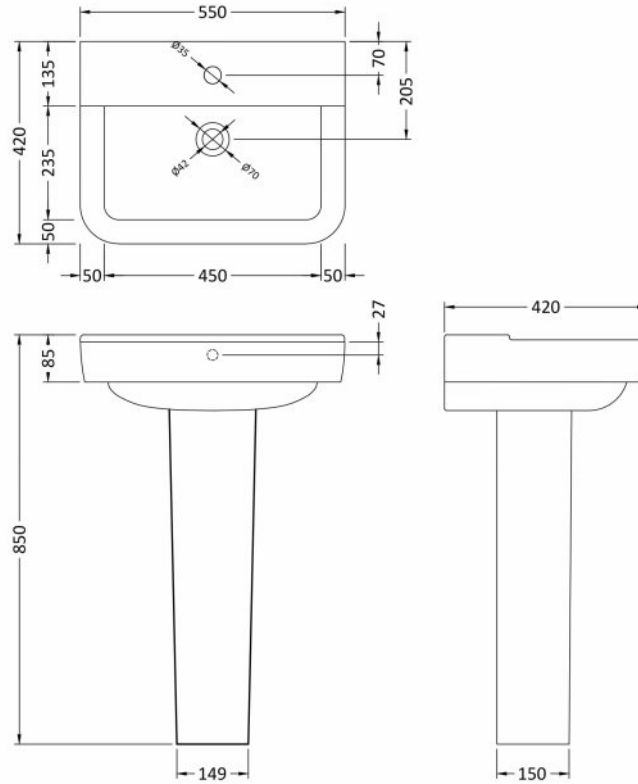

Sales Code: Cpc025

Description: Arlo 550mm Basin & Pedestal

Packaging Details

Barcode: 5055275888155

Sales Code: NCU704

Description: 550mm 1Th Basin

Product Dimensions

Height (mm):	170
Width (mm):	550
Depth (mm):	420
Nett Weight (kg):	16

Packaging Dimensions

Height (mm):	580
Width (mm):	480
Depth (mm):	190
Gross Weight (kg):	16

Packaging Data

Box Colour:	Brown Cardboard Box - Printed
Box Qty:	1
Label Size:	100 x 50
Label Colour:	White Label
Label Qty:	2

Outer Box Dimensions (If Applicable)

Height (mm):	
Width (mm):	
Depth (mm):	
Gross Weight (kg):	
Barcode:	5055369069880

Product Details

Country of Origin:	Turkey
Fitting Instruction:	No
Certification:	CE: No WRAS: N/A WRAS No: N/A
Product Material:	Vitreous China
Fixing Supplied:	Yes

Sales Code: NCU503

Description: Full Pedestal

Product Dimensions

Height (mm):	700
Width (mm):	165
Depth (mm):	160
Nett Weight (kg):	10

Packaging Dimensions

Height (mm):	205
Width (mm):	205
Depth (mm):	670
Gross Weight (kg):	10