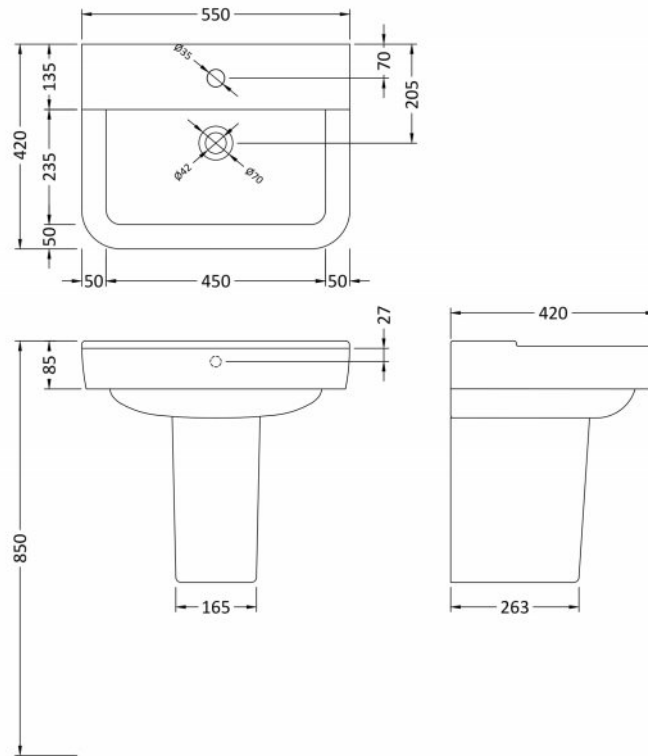

Sales Code: Cpc026

Description: Arlo 550mm Basin & Semi Pedestal

Packaging Details

Barcode: 5055275895597

Sales Code: NCU704

Description: 550mm 1Th Basin

Product Dimensions

Height (mm):	170
Width (mm):	550
Depth (mm):	420
Nett Weight (kg):	16

Packaging Dimensions

Height (mm):	580
Width (mm):	480
Depth (mm):	190
Gross Weight (kg):	16

Packaging Data

Box Colour:	Brown Cardboard Box - Printed
Box Qty:	1
Label Size:	100 x 50
Label Colour:	White Label
Label Qty:	2

Outer Box Dimensions (If Applicable)

Height (mm):	
Width (mm):	
Depth (mm):	
Gross Weight (kg):	
Barcode:	5055369069880

Product Details

Country of Origin:	Turkey
Fitting Instruction:	No
Certification:	CE: No WRAS: N/A WRAS No: N/A
Product Material:	Vitreous China
Fixing Supplied:	Yes

Sales Code: NCU507

Description: Square Semi Pedestal

Product Dimensions

Height (mm):	240
Width (mm):	180
Depth (mm):	585
Nett Weight (kg):	7

Packaging Dimensions

Height (mm):	335
Width (mm):	320
Depth (mm):	222
Gross Weight (kg):	7