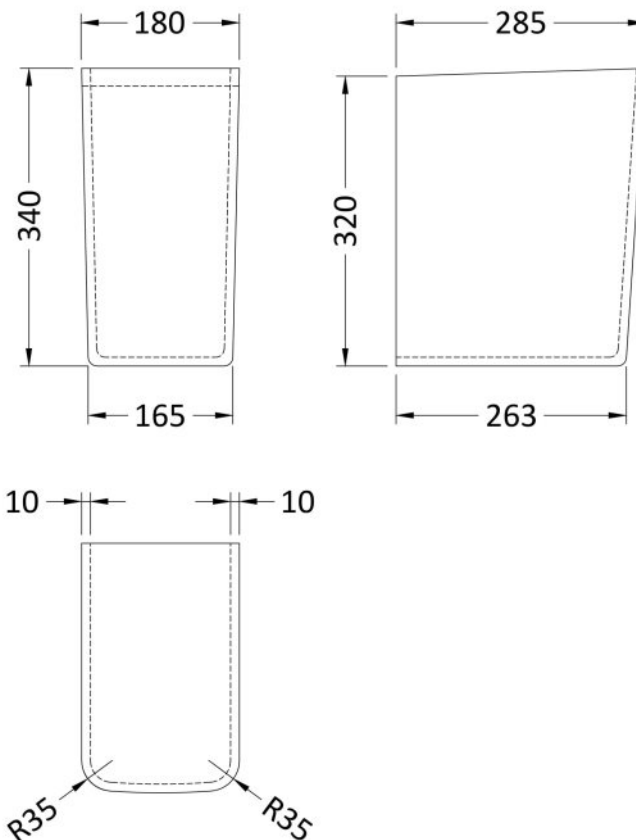

Sales Code: Cpc026

Description: Arlo 550mm Basin & Semi Pedestal

Packaging Details

Barcode: 5055275895597

Sales Code: NCU704

Description: 550mm 1Th Basin

Product Dimensions

Height (mm):	170
Width (mm):	550
Depth (mm):	420
Nett Weight (kg):	16

Packaging Dimensions

Height (mm):	580
Width (mm):	480
Depth (mm):	190
Gross Weight (kg):	16

Packaging Data

Box Colour:	Brown Cardboard Box - Printed
Box Qty:	1
Label Size:	100 x 50
Label Colour:	White Label
Label Qty:	2

Outer Box Dimensions (If Applicable)

Height (mm):	
Width (mm):	
Depth (mm):	
Gross Weight (kg):	
Barcode:	5055369069880

Product Details

Country of Origin:	Turkey
Fitting Instruction:	No
Certification:	CE: No WRAS: N/A WRAS No: N/A
Product Material:	Vitreous China
Fixing Supplied:	Yes

Sales Code: NCU507

Description: Square Semi Pedestal

Product Dimensions

Height (mm):	240
Width (mm):	180
Depth (mm):	585
Nett Weight (kg):	7

Packaging Dimensions

Height (mm):	335
Width (mm):	320
Depth (mm):	222
Gross Weight (kg):	7