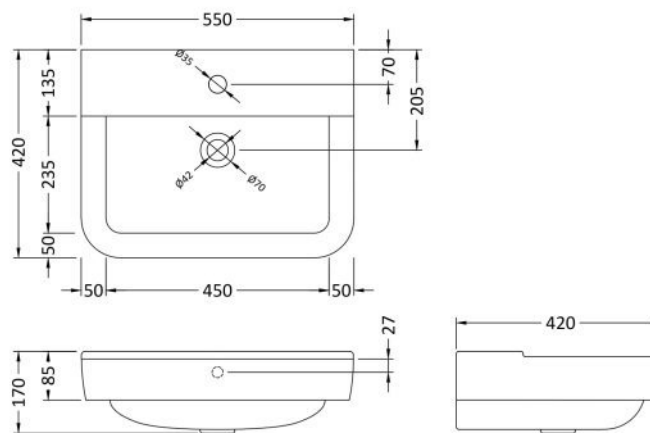

Sales Code: Cpc026

Description: Arlo 550mm Basin & Semi Pedestal

Packaging Details

Barcode: 5055275895597

Sales Code: NCU704

Description: 550mm 1Th Basin

Product Dimensions

Height (mm):	170
Width (mm):	550
Depth (mm):	420
Nett Weight (kg):	16

Packaging Dimensions

Height (mm):	580
Width (mm):	480
Depth (mm):	190
Gross Weight (kg):	16

Packaging Data

Box Colour:	Brown Cardboard Box - Printed
Box Qty:	1
Label Size:	100 x 50
Label Colour:	White Label
Label Qty:	2

Outer Box Dimensions (If Applicable)

Height (mm):	
Width (mm):	
Depth (mm):	
Gross Weight (kg):	
Barcode:	5055369069880

Product Details

Country of Origin:	Turkey
Fitting Instruction:	No
Certification:	CE: No WRAS: N/A WRAS No: N/A
Product Material:	Vitreous China
Fixing Supplied:	Yes

Sales Code: NCU507

Description: Square Semi Pedestal

Product Dimensions

Height (mm):	240
Width (mm):	180
Depth (mm):	585
Nett Weight (kg):	7

Packaging Dimensions

Height (mm):	335
Width (mm):	320
Depth (mm):	222
Gross Weight (kg):	7