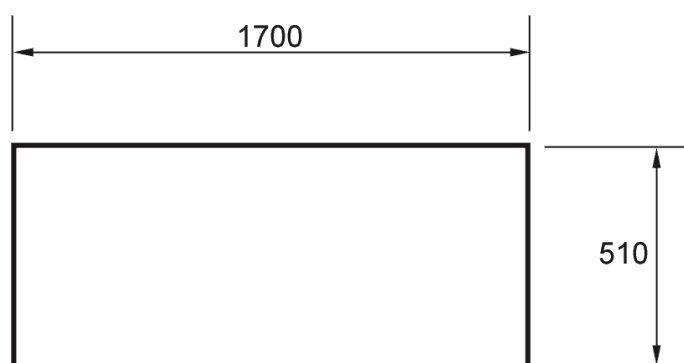

TECHNICAL DATA SHEET

1700MM REINFORCED SIDE PANEL

Category:	baths	Code:	PB1700SP
Guarantee:	25 year	Range:	bloque/wave
Type:	bath panels	Volume:	0.04
Weight:	7.00	EAN:	5060516860241

Dimensions are in millimetres except thread sizes which are BSP imperial.