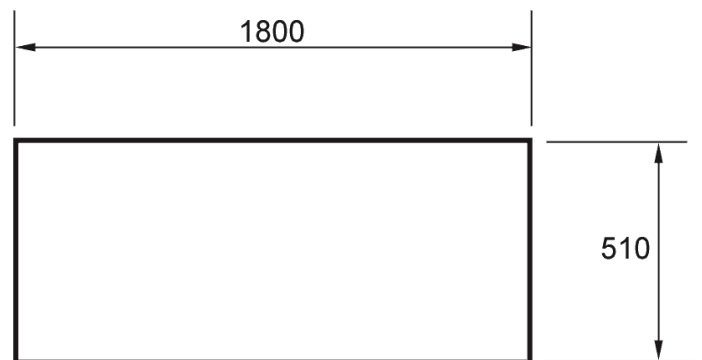

TECHNICAL DATA SHEET

1800MM REINFORCED SIDE PANEL

Category:	baths	Code:	PB1800SP
Guarantee:	25 year	Range:	BLOQUE/WAVE
Type:	bath panels	Volume:	0.04
Weight:	7.50	EAN:	5060516860258

Dimensions are in millimetres except thread sizes which are BSP imperial.