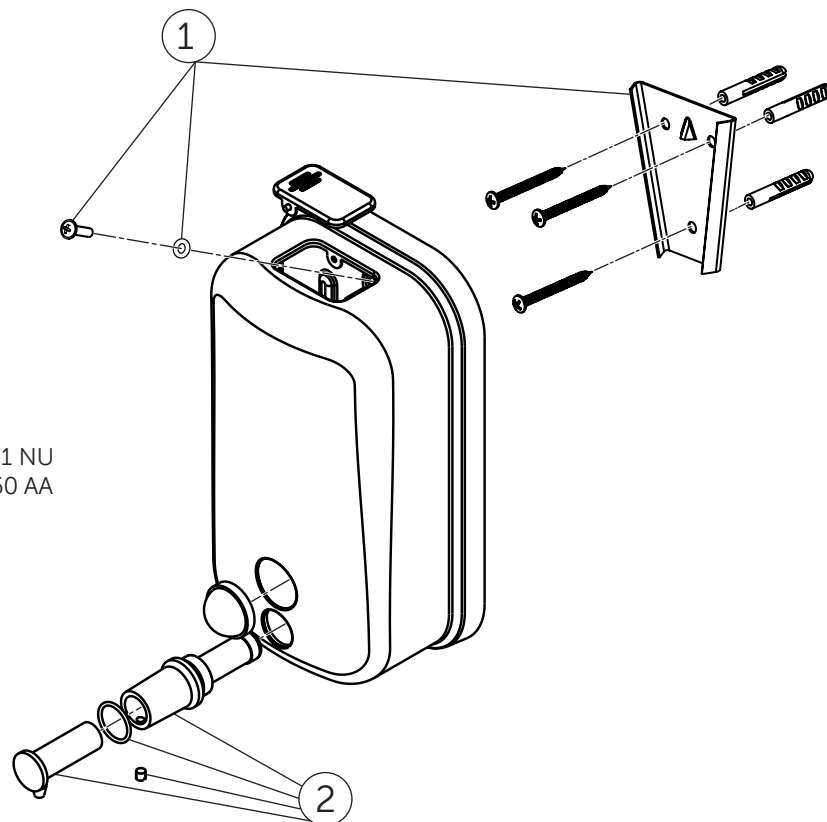

Ideal Standard

IOM

A 9109 MY

1115 / MTAc A9109

Position

1 = A 963 261 NU

2 = A 963 260 AA

Ideal Standard International NV
Corporate Village - Gent Building
Da Vincilaan 2
1935 Zaventem
Belgium
www.idealstandardinternational.com