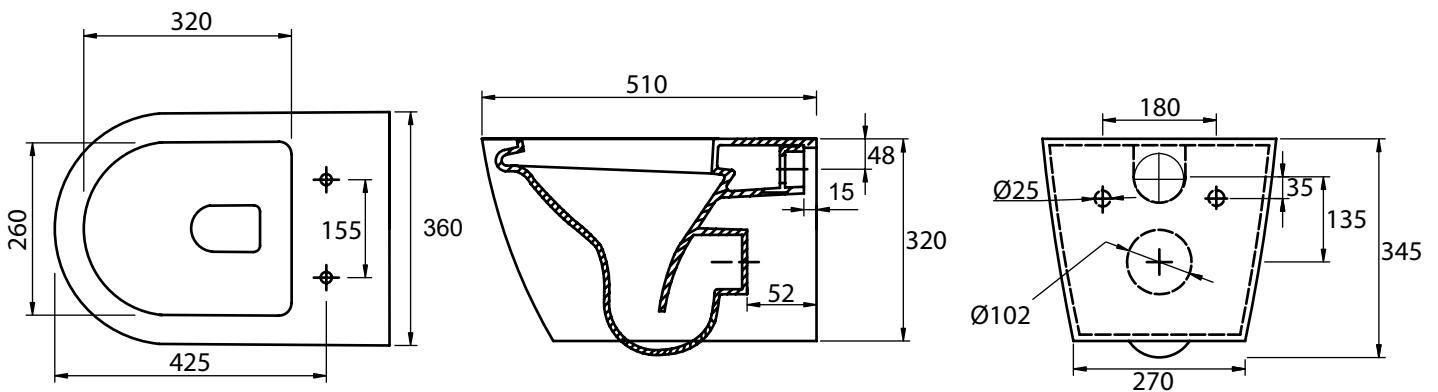

TECHNICAL DATA SHEET

Orbit Wall Hung WC Pan - WH250S

TAVISTOCK

| NO. | Description | Product Code | Fixings included | Gross Weight |
|-----|------------------------|--------------|------------------|--------------|
| 1 | Soft Close Toilet Seat | TS250S | YES | 2KG |
| 2 | Wall Hung WC Pan | WH250S | YES | 25KG |

Spares Codes

Wall Hung Pan Fixings - SPI7013

DIMENSIONS

DIAGRAMS NOT TO SCALE | ALL DIMENSIONS IN MM TOLERANCE OF ± 5MM
ALL PRODUCTS CONFORM TO BRITISH STANDARDS

*Dimensions are subject to change, customers are advised to measure actual product before commencing installation.

Q - Does the pan use Concealed fixings?
A - Yes, supplied with the pan.

Q - Rim type?
A - Rimless

| Key Dimensions Descriptions | Key Dimensions (mm) |
|-----------------------------|---------------------|
| Front to Back Footprint | 390mm |
| Left to Right Footprint | 270mm |
| Bowl Front to Back | 320mm |
| Bowl Left to Right | 260mm |
| Pan Height (+ Sump) | 320mm (345mm) |
| Pan Overall front to Back | 510mm |