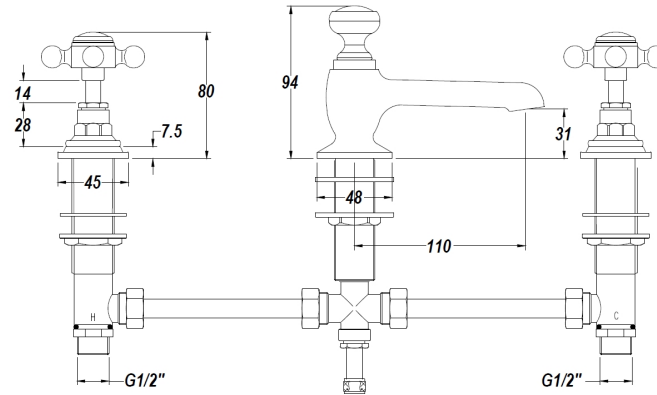

### Product Dimensions

Height (mm):	94
Width (mm):	246
Depth (mm):	140
Length (mm):	
Nett Weight (kg):	2.8

### Packaging Dimensions

Height (mm):	75
Width (mm):	150
Depth (mm):	430
Gross Weight (kg):	3

### Outer Box Dimensions (If Applicable)

Height (mm):	370
Width (mm):	350
Depth (mm):	405
Length (mm):	
Gross Weight (kg):	25
Barcode:	5056462603377

Flow Rates: (Litres Per Min)	0.1 bar: 5,6	0.5 bar: 14	1 bar: 20,2	2 bar: 29	3 bar: 35,4
Pipe Size:	15 mm (1/2" Bsp)				
Pipe Centres:	N/A				