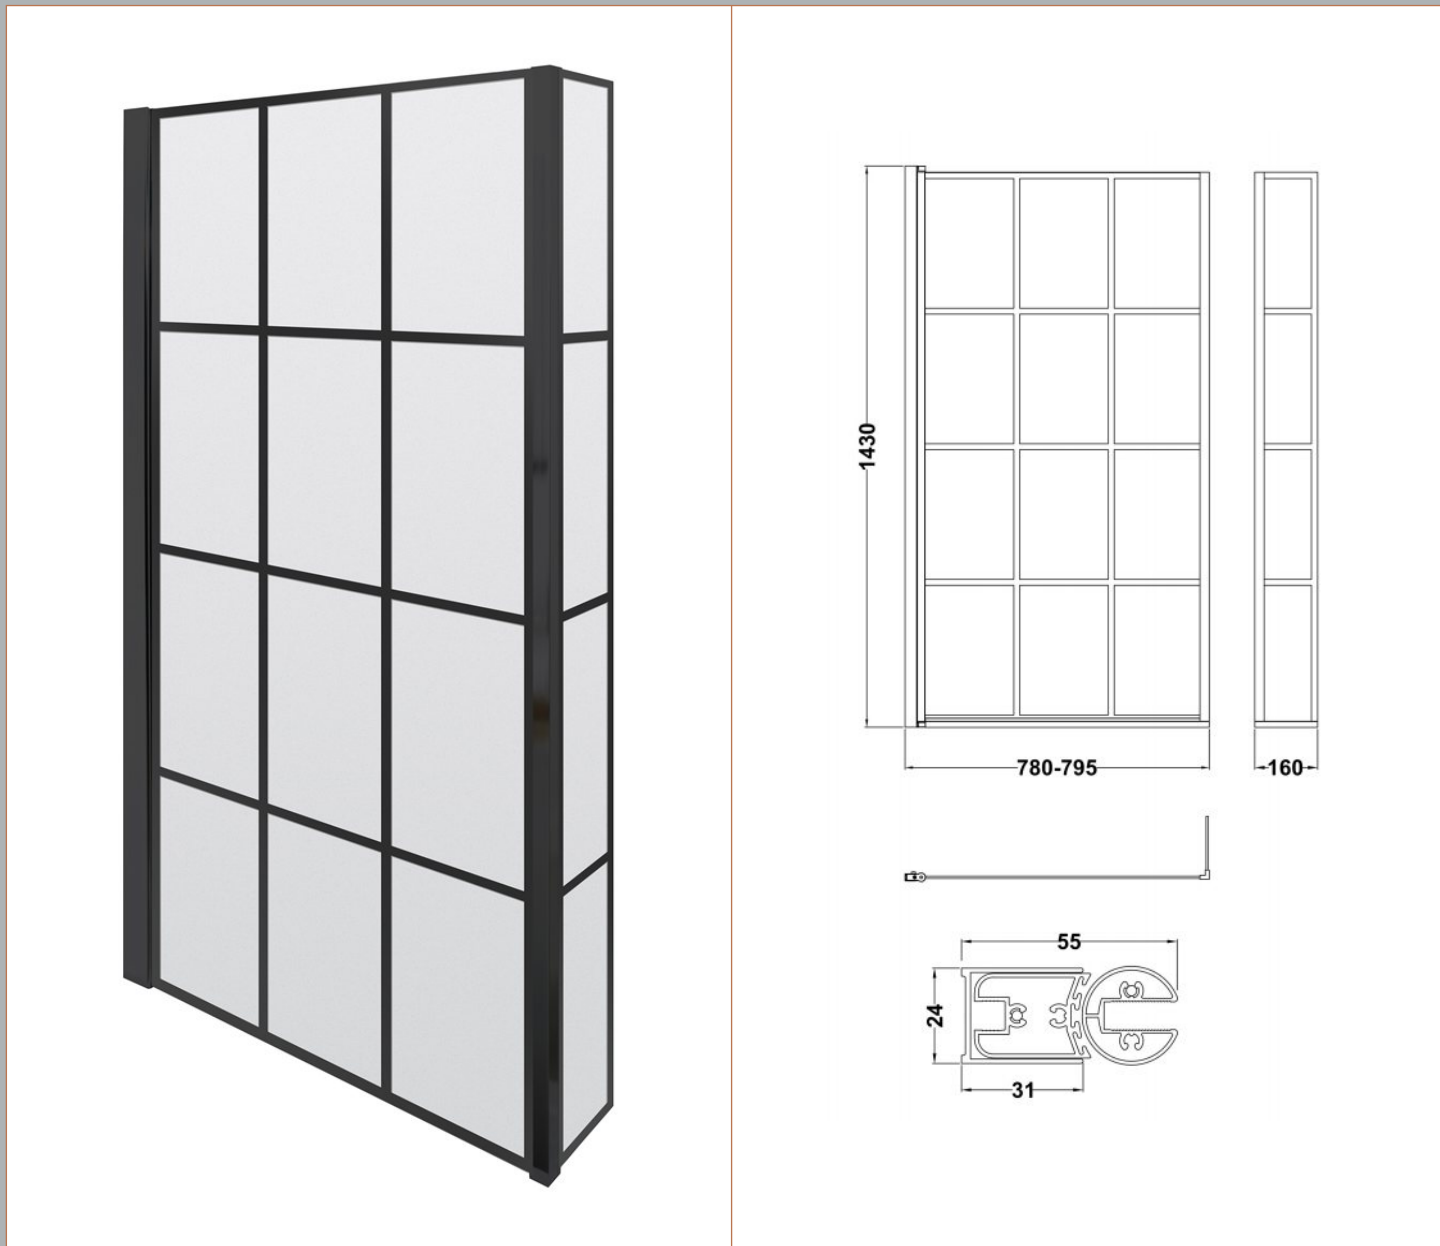

Sales Code: NSBS7BF

Description: Sq Framed Shower Screen Fixed Return (6)

Product Dimensions

Height (mm):	1430
Width (mm):	808
Depth (mm):	150
Nett Weight (kg):	18.7

Packaging Dimensions

Height (mm):	55
Width (mm):	840
Length (mm):	1460
Gross Weight (kg):	18.7

Packaging Data

Box Colour:	Brown Cardboard Box - Printed
Box Qty:	
Label Size:	x
Label Colour:	Not Applicable
Label Qty:	

Outer Box Dimensions (If Applicable)

Height (mm):	
Width (mm):	
Depth (mm):	
Length (mm):	
Gross Weight (kg):	
Barcode:	5056211897811

Product Details

Country of Origin:	China
Fitting Instruction:	No
CE Approval:	No
Profile Material:	Aluminium
Profile Finish:	Matt Black
Adjustments (mm):	780 - 795mm
Entry Width (mm):	
Swing In Dim (mm):	777mm
Swing Out Dim (mm):	777mm
Radius (mm):	Not Applicable
Glass Thickness (mm):	6
Easy Fit:	Not Applicable
Easy Clean:	No
Handle Style:	Not Applicable
Handle Material:	Not Applicable
Enclosure Design:	Not Applicable
Wheel Type:	Not Applicable
Support Bar Included:	Support Bar Not Included
Extras:	None