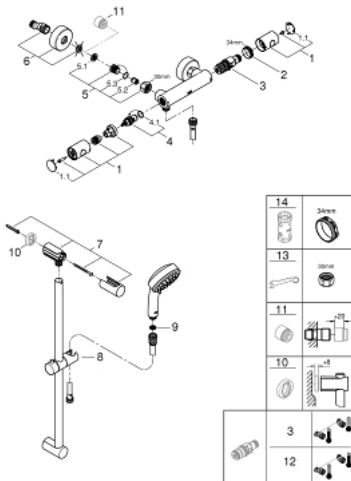

34 768 000 GROHTHERM 800 COSMOPOLITAN THERMOSTATIC SHOWER SET 1/2"

SPARE PARTS, July 2019 – now

- 1: Metal handle 1/2" (Order-nr. 47984000)
- 1.1: Cover Cap (Order-nr. 6458500M)
- 2: retaining ring (Order-nr. 47743000)
- 3: Thermostatic compact cartridge 1/2" (Order-nr. 47439000)
- 4: Ceramic headpart, 1/2" (Order-nr. 45346000)
- 4.1: O-Ring Ø18,2 x Ø1,7 (Order-nr. 0392400M)
- 5: Non-return valve (Order-nr. 47189000)
- 5.1: Filter (Order-nr. 0726400M)
- 5.2: Non-return valve (Order-nr. 08565000)
- 5.3: O-Ring Ø17 x Ø2 (Order-nr. 0305500M)
- 6: S-union (Order-nr. 12662000)
- 7: Outlet shower holder (Order-nr. 48095000)
- 8: Sliding piece (Order-nr. 12140000)
- 9: Strainer (Order-nr. 0700200M)
- 10: Spacer (Order-nr. 48051000)*
- 11: Extension 3/4", 20 mm (Order-nr. 0713000M)*
- 12: GROHE TurboStat cartridge 1/2" (Order-nr. 47175000)*
- 13: Special Spanner (Order-nr. 19377000)*
- 14: Socket Spanner (Order-nr. 19332000)*