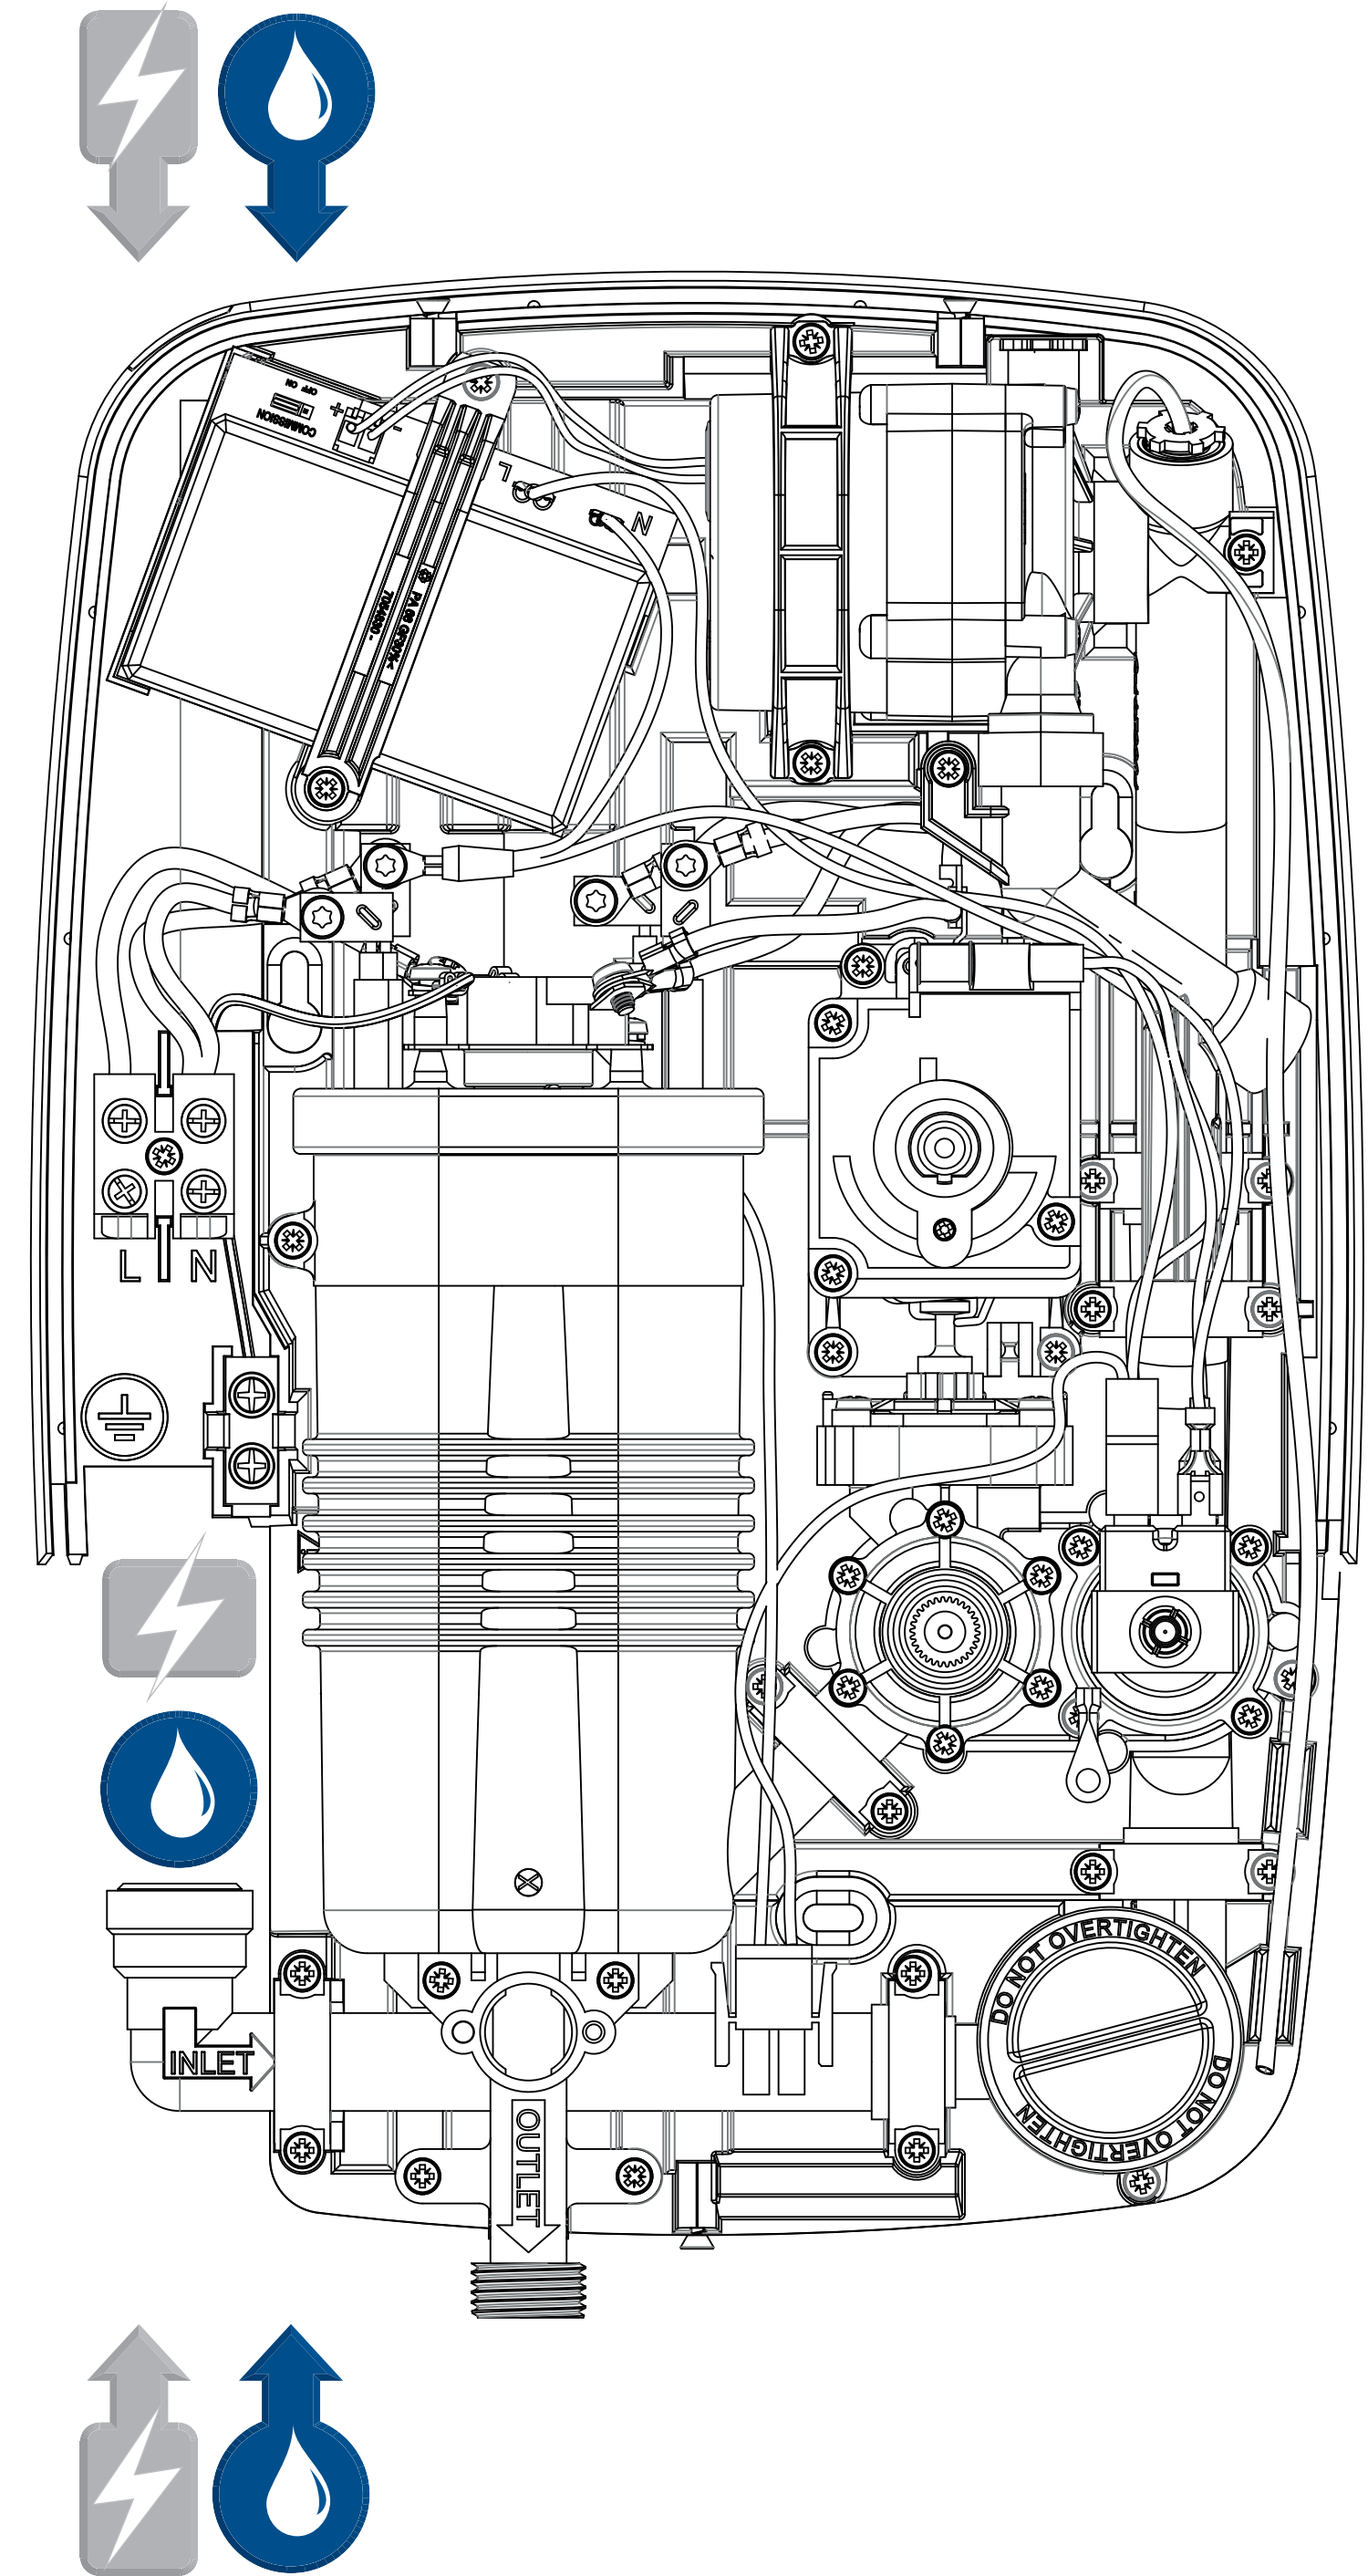

T80SR PUMPED ELECTRIC SHOWER

ENTRY POINTS

Diagram Key:

Rear Entry

Water Entry Points

Rear Entry

Cable Entry Points

Dimensions:

H: 365mm

W: 245mm

D: 104mm

TRITON

See you first thing Britain