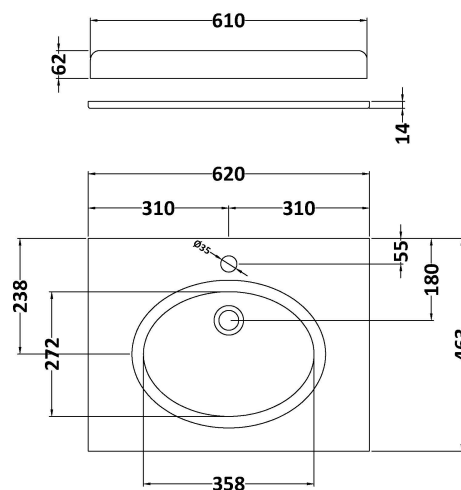

Sales Code: LOF321

Description: 600 2-Door Unit & Marble Top 1Th

Packaging Details

Barcode: 5056211819479

Sales Code: LOM221

Description: 600 Single Bowl Marble Top 1Th

Product Dimensions

Height (mm):	268
Width (mm):	620
Depth (mm):	463
Nett Weight (kg):	13.5

Packaging Dimensions

Height (mm):	310
Width (mm):	700
Depth (mm):	550
Gross Weight (kg):	14

Packaging Data

Box Colour:	White Cardboard Box
Box Qty:	1
Label Size:	100 x 50
Label Colour:	White Label
Label Qty:	2

Outer Box Dimensions (If Applicable)

Height (mm):	
Width (mm):	
Depth (mm):	
Gross Weight (kg):	
Barcode:	5056211818960

Product Details

Country of Origin:	China
Fitting Instruction:	No
Certification:	CE: N/A WRAS: N/A WRAS No: N/A
Product Material:	Vitreous China, Natural Marble
Fixing Supplied:	No

Cisterns: Operating Type: Not Applicable Fittings: Not Applicable
Lever Type: Not Applicable

Basins: Tap Hole: One Taphole Chain Stay Hole: No
Template: Not Applicable Waste Type Req: Slotted
Overflow Inc: Yes Overflow Cover: Yes
Inner Bowl Depth (mm): 160mm