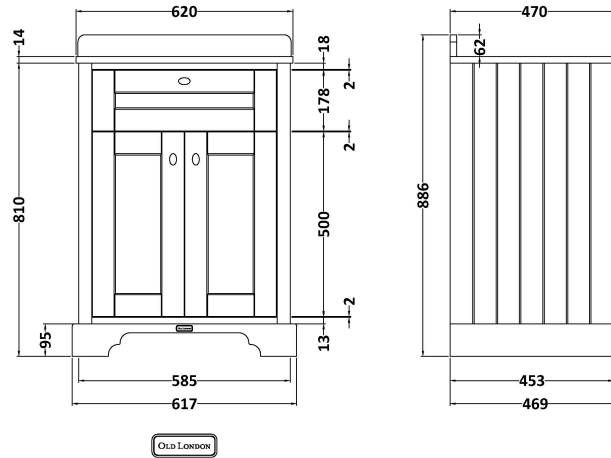

Sales Code: LOF321

Description: 600 2-Door Unit & Marble Top 1Th

Packaging Details

Barcode: 5056211819479

Sales Code: LOM221

Description: 600 Single Bowl Marble Top 1Th

Product Dimensions

Height (mm):	268
Width (mm):	620
Depth (mm):	463
Nett Weight (kg):	13.5

Packaging Dimensions

Height (mm):	310
Width (mm):	700
Depth (mm):	550
Gross Weight (kg):	14

Packaging Data

Box Colour:	White Cardboard Box
Box Qty:	1
Label Size:	100 x 50
Label Colour:	White Label
Label Qty:	2

Outer Box Dimensions (If Applicable)

Height (mm):	
Width (mm):	
Depth (mm):	
Gross Weight (kg):	
Barcode:	5056211818960

Product Details

Country of Origin:	China
Fitting Instruction:	No
Certification:	CE: N/A WRAS: N/A WRAS No: N/A
Product Material:	Vitreous China, Natural Marble
Fixing Supplied:	No

Cisterns: Operating Type: Not Applicable Fittings: Not Applicable
Lever Type: Not Applicable

Basins: Tap Hole: One Taphole Chain Stay Hole: No
Template: Not Applicable Waste Type Req: Slotted
Overflow Inc: Yes Overflow Cover: Yes
Inner Bowl Depth (mm): 160mm