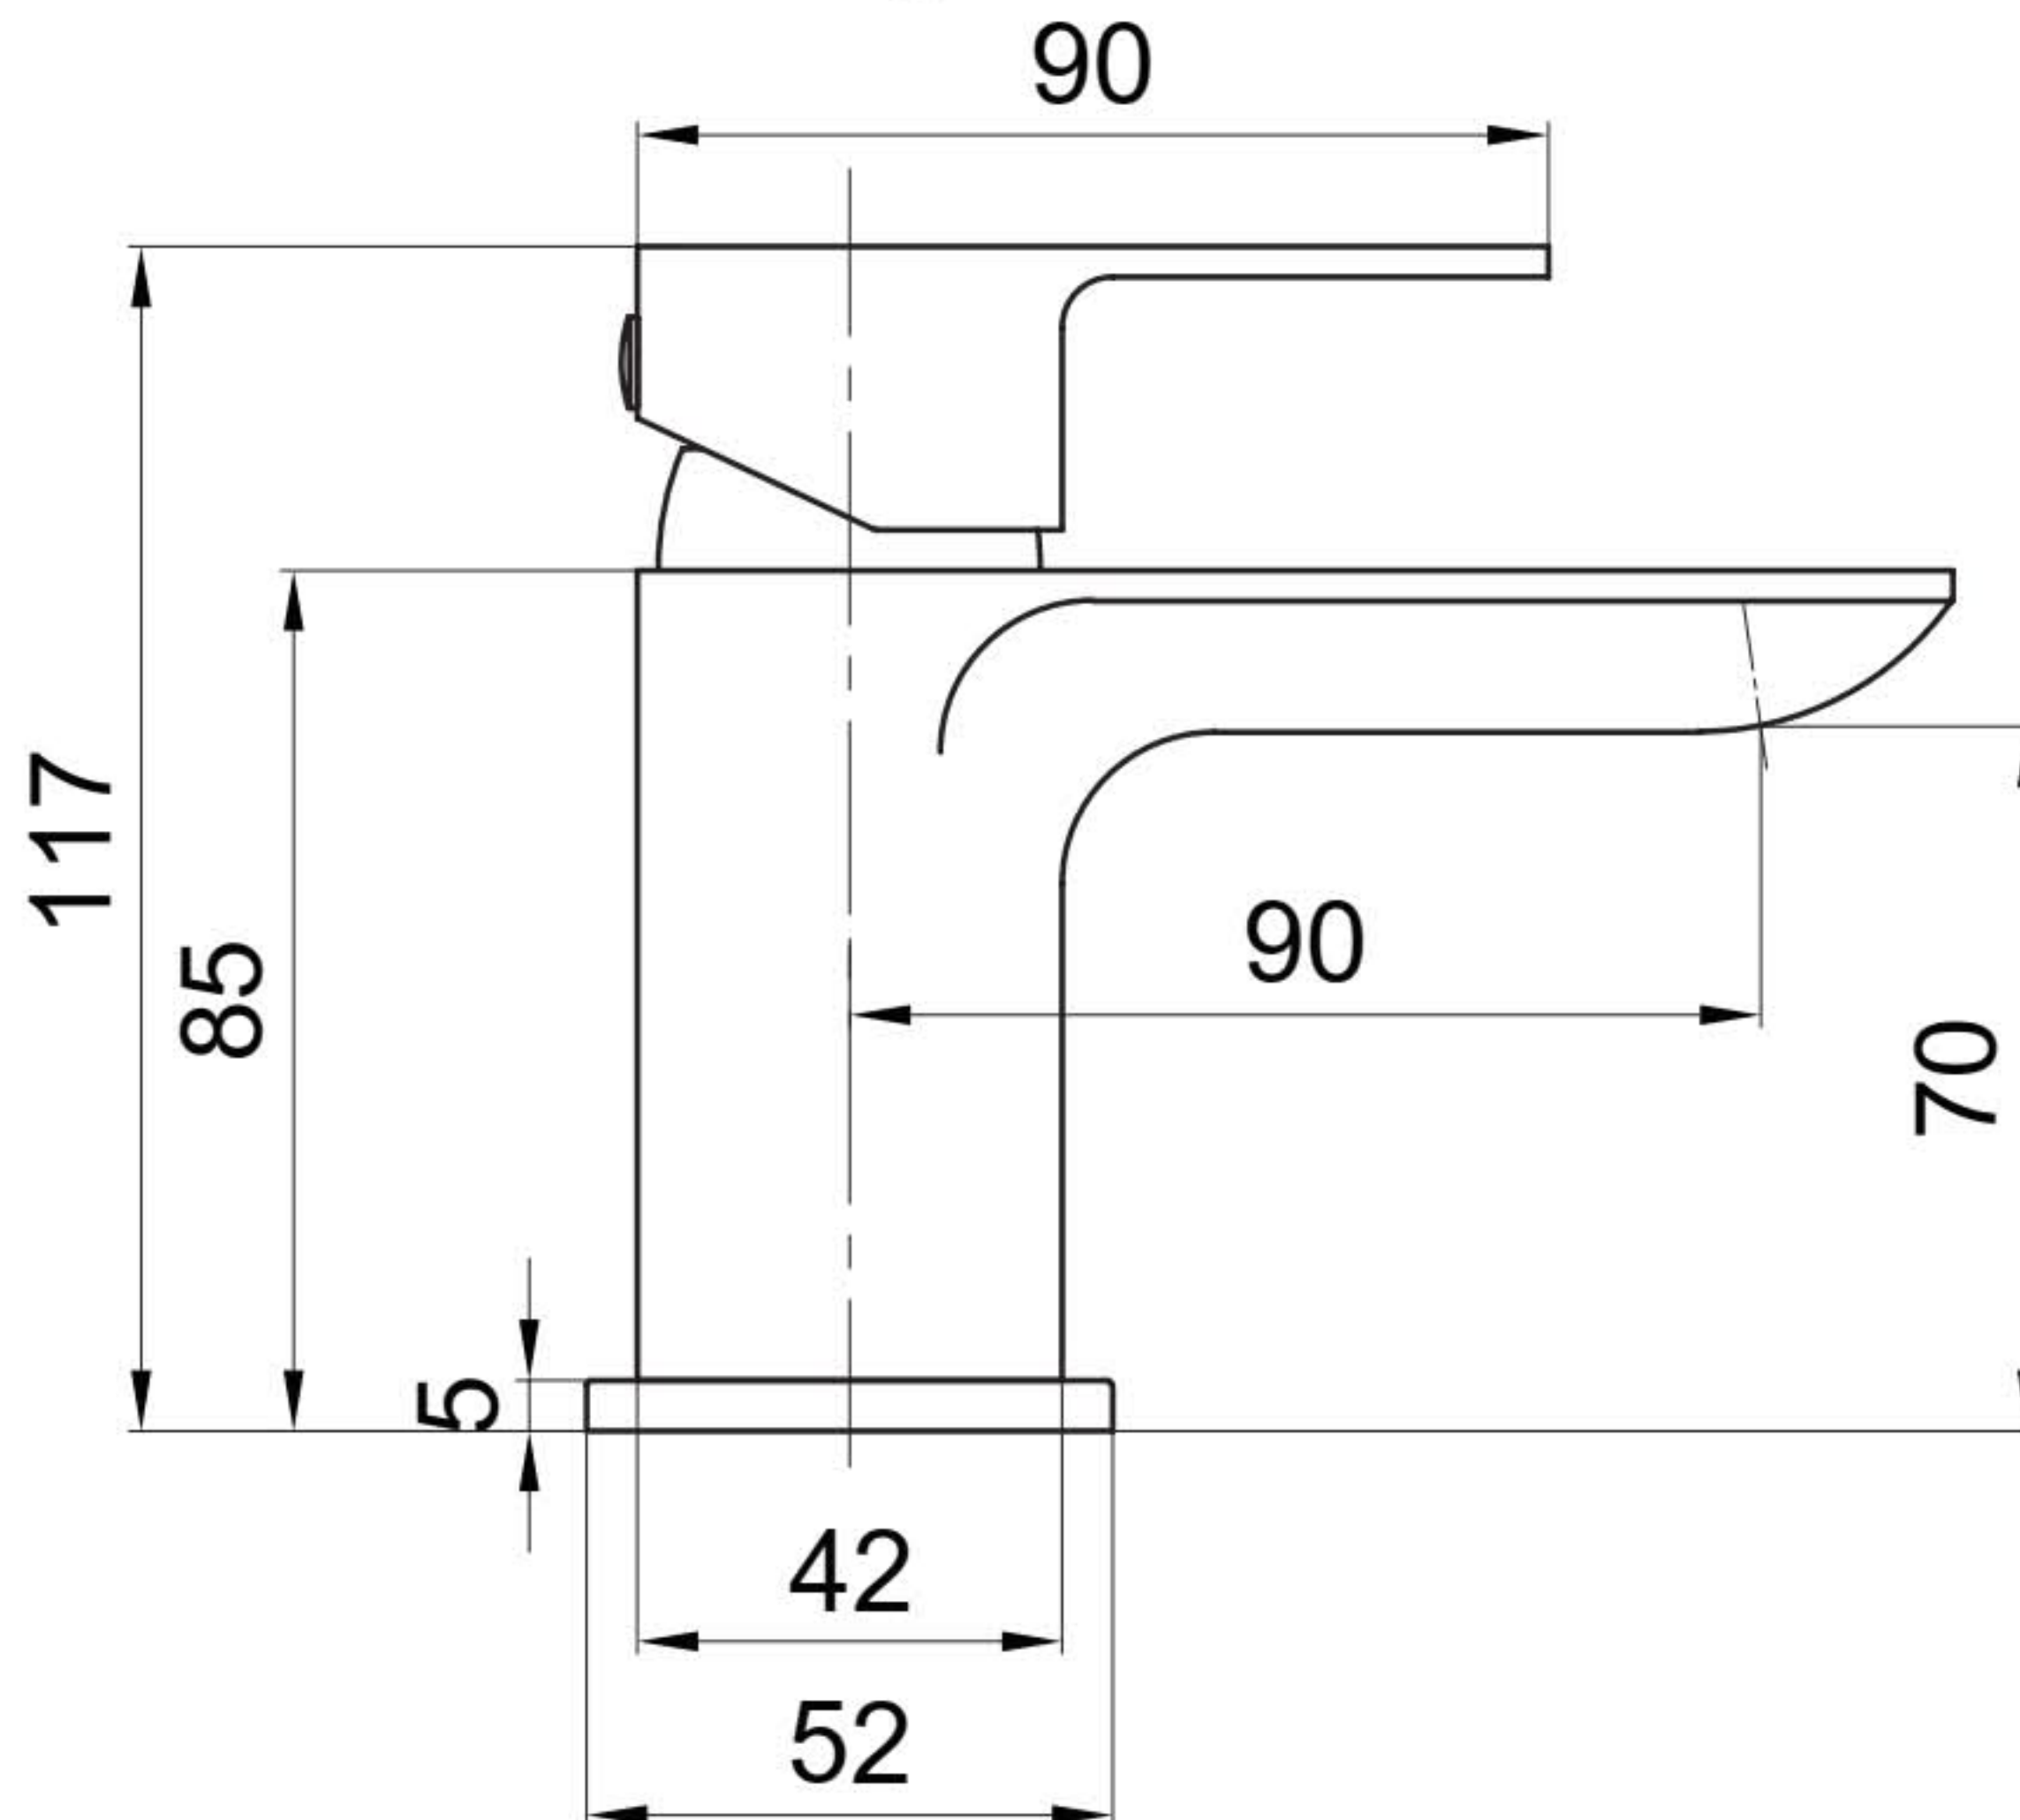

Technical Data Sheet

Haze Mini Basin Mixer - THZ61

TAVISTOCK
inspiring bathrooms

No.	Description	Code	Fixings Included
1	Haze Mini Basin Mixer	THZ61	YES

Min Pressure:	0.2bar
0.1bar	5.2 litres / min
0.2bar	6.8 litres / min
0.3bar	7.8 litres / min
0.4bar	8.4 litres / min
0.5bar	9.8 litres / min
1bar	13.1 litres / min
2bar	17.9 litres / min
3bar	22 litres / min

Dimensions

Diagrams not to scale. All dimensions in mm (tolerance of +/-5mm)

*Dimensions are subject to change, customers are advised to measure actual product before commencing installation.

FAQs

What is the size of the tap tail connection? The tap tails have a standard 1/2" BSP fixing.

What bore is the tap tail? The tails have a 10mm internal bore.

What length are the tap tails? The tails are 300mm in length.

Does the tap come fitted with an aerator? Yes, with an extra aerator and housing supplied in the box