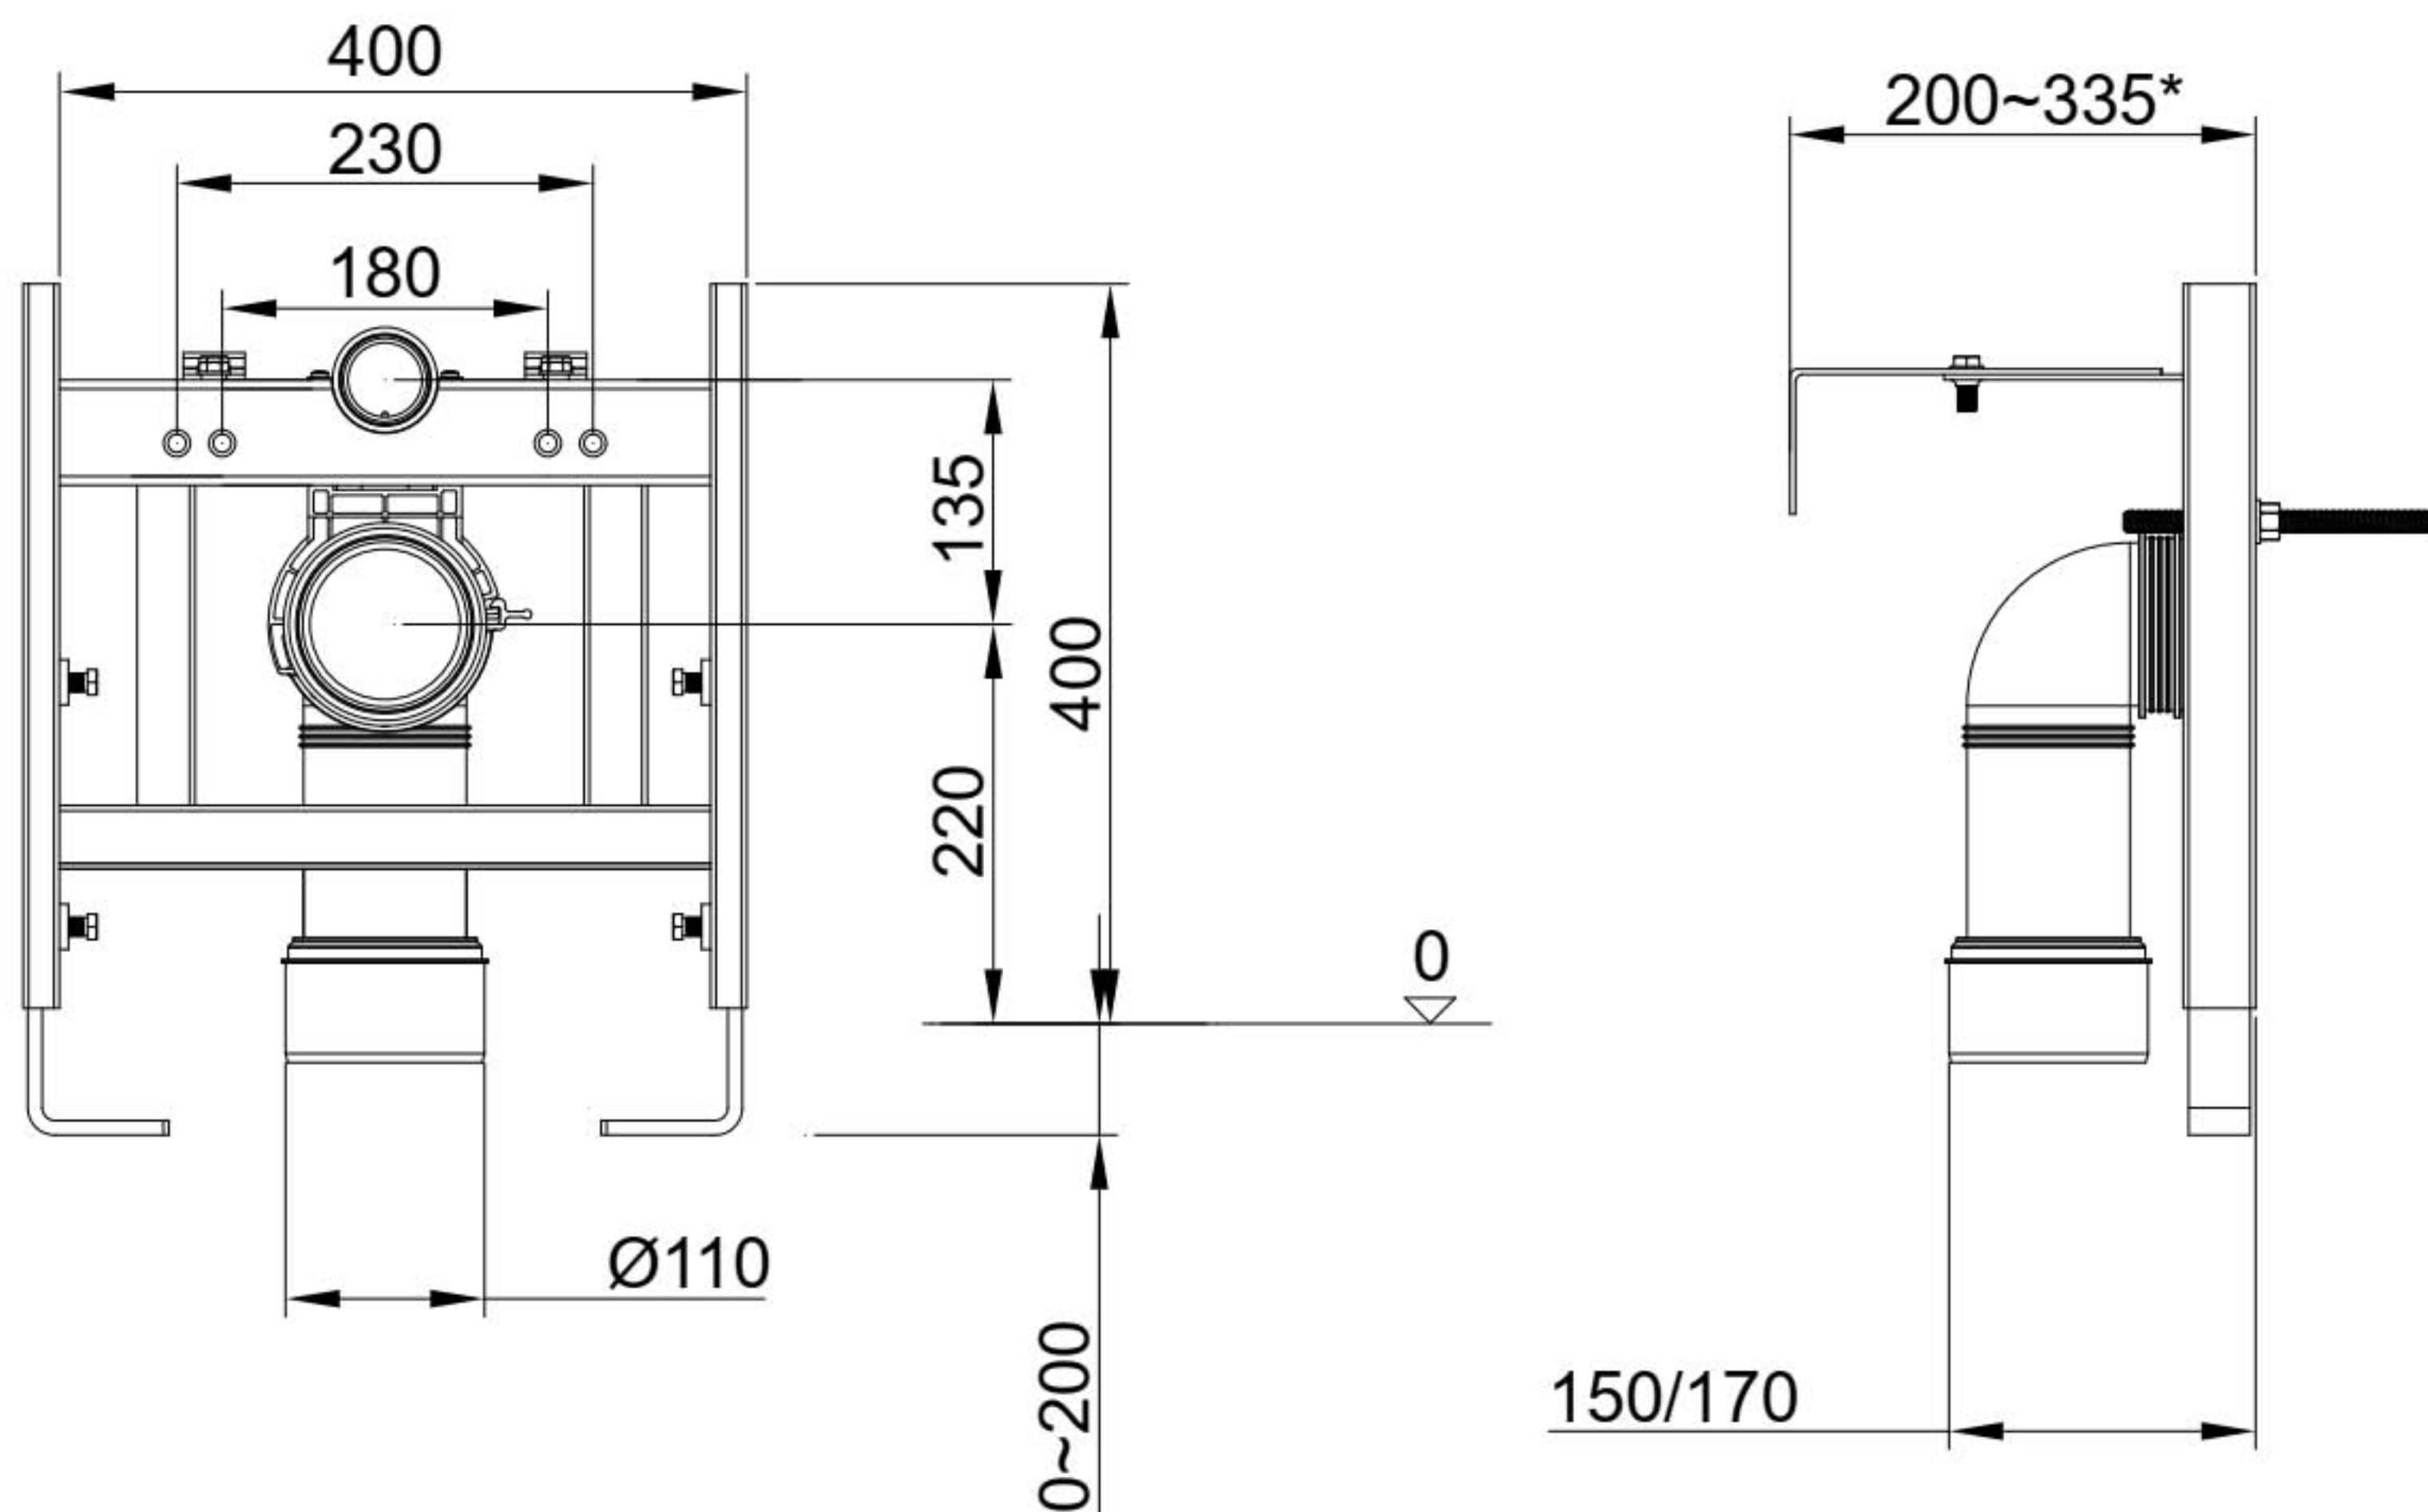

Technical Data Sheet

400MM Wall Hung Frame

TR9018

TAVISTOCK

No.	Description	Product Code	Fixings included
1	400mm Wall Hung Frame	TR9018	YES

- Allows Wall Hung Pans to be used in narrow furniture units
- 400mm width
- Adjustable depth: 200 – 335mm
- Adjustable height legs (200mm adjustment)
- Compatible with Torrent, Apex, and Comfort cisterns
- Brackets, fixings and 1st fix protective covers included
- Suitable for Wall Hung Pans and Bidets

Dimensions:

* Depending on bracket combination used

FAQs

Is the frame supplied with a flush plate? - No, but a range of push plates are available separately.

Can a flush plate be mounted on top? - Yes, the flush plate can be mounted on the front or top of the cistern.

Can the waste pipe be routed out to the side of the frame? - Yes, with a minimum distance of 170mm from wall to the front of the frame.