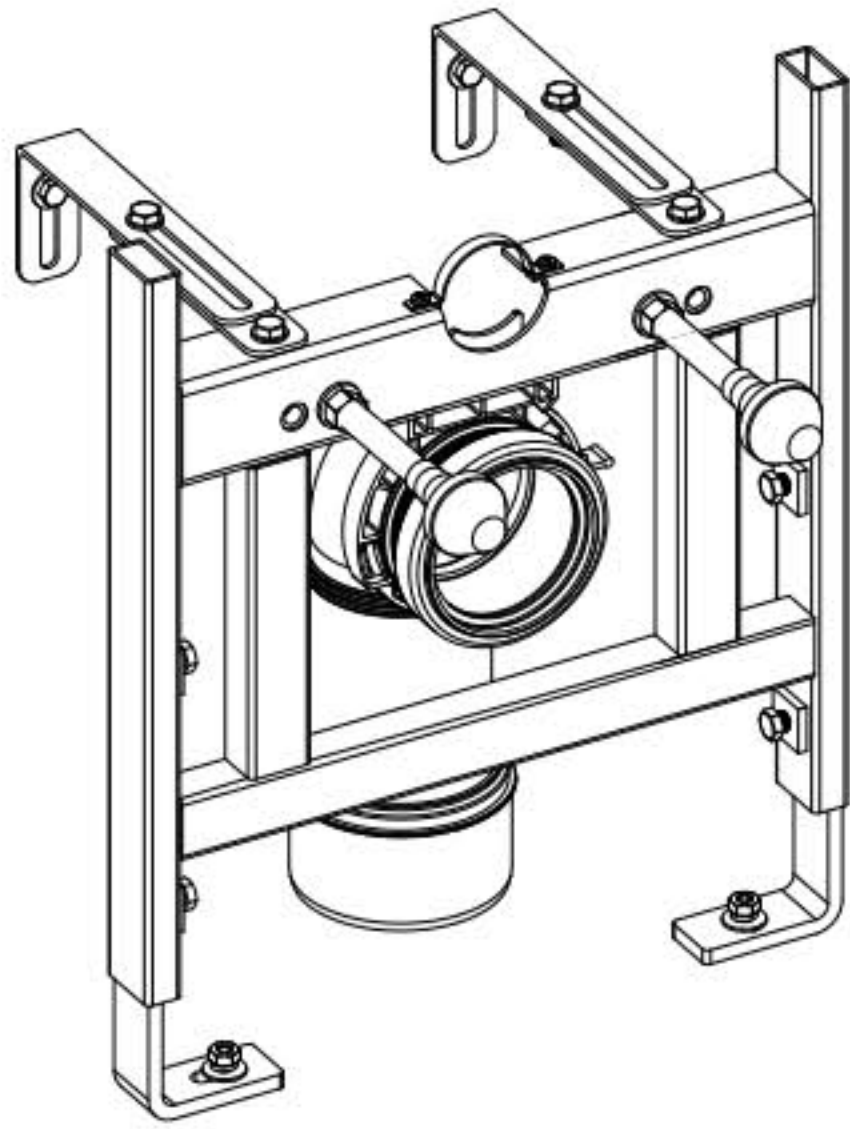

Technical Data Sheet

400MM Wall Hung Frame

TR9018

TAVISTOCK

No.	Description	Product Code	Fixings included
1	400mm Wall Hung Frame	TR9018	YES

- Allows Wall Hung Pans to be used in narrow furniture units
- 400mm width
- Adjustable depth: 200 – 335mm
- Adjustable height legs (200mm adjustment)
- Compatible with Torrent, Apex, and Comfort cisterns
- Brackets, fixings and 1st fix protective covers included
- Suitable for Wall Hung Pans and Bidets

Dimensions:

* Depending on bracket combination used

FAQs

Is the frame supplied with a flush plate? - No, but a range of push plates are available separately.

Can a flush plate be mounted on top? - Yes, the flush plate can be mounted on the front or top of the cistern.

Can the waste pipe be routed out to the side of the frame? - Yes, with a minimum distance of 170mm from wall to the front of the frame.