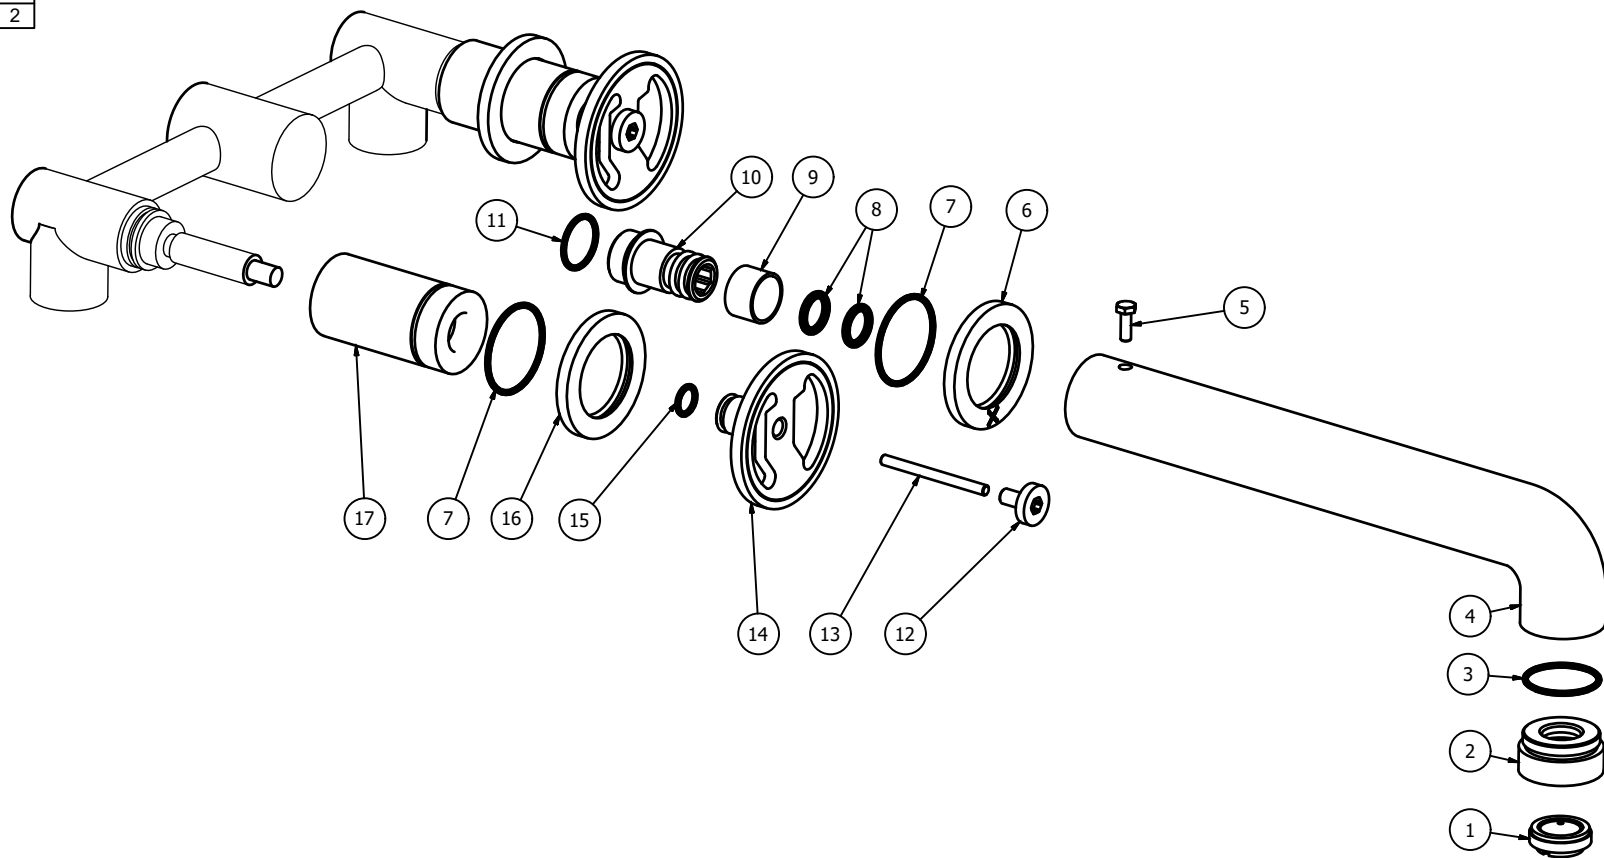

Parts list

ELEM	CODE	DESCRIPTION	QT
1	AQ0015355	Perlator coin slot M24x1 1.2 gpm (45.2060.000)	1
2	AC0015160	Support for aerator Ø33 M30x1.5 H16	1
3	AQ0010564	OR 26.7x1.78 NBR 70 SH	1
4	CC0002340	Spout Ø33 L246.5	1
5	AQ0015161	Inox screw M4x12 ISO 4017	1
6	ACIN15183	Ring Ø50 Ø33.5 H5 logo stamped	1
7	AQ0008026	OR 33.05x1.78 NBR 70 SH	3
8	AQ0001360	OR 11.91x2.62 NBR 70 SH	2
9	AQ0010143	Nylon ring for connection piece Ø20 H12.5	1
10	AS0012306	Spout-out insert G1/2" H40	1
11	AQ0004640	OR 18.77x1.78 NBR 70 SH	1
12	AC0015171	Screw Ø16 M4 H16	2
13	AQ0015330	Grubscrew M4x50 flat point	2
14	CC0002277	Wheel Ø62 H30.5 8x20	2
15	AQ0004180	OR 9.25x1.78 NBR 70 SH	2
16	AC0015183	Ring Ø50 Ø33.5 H5 knurl	2
17	AC0012697	Ring Ø33 M24x1 H61	2

Crosswater

UB130WNC