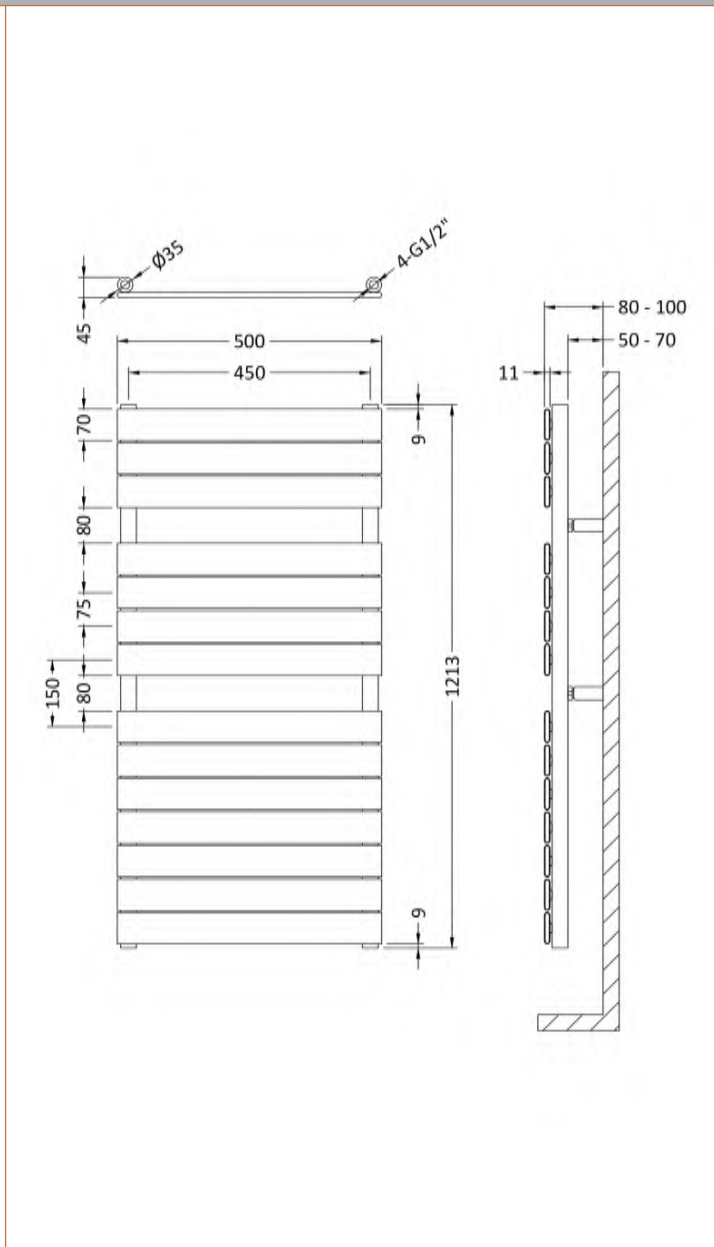

Sales Code: HL335

Description: Flat Panel Radiator 1213X500

Product Dimensions	
Height (mm):	1213
Width (mm):	500
Depth (mm):	45
Length (mm):	
Nett Weight (kg):	15.8
Packaging Dimensions	
Height (mm):	70
Width (mm):	510
Length (mm):	1230
Gross Weight (kg):	15.8
Packaging Data	
Box Colour:	White Cardboard Shrinkwrapped
Box Qty:	1
Label Size:	100 x 50
Label Colour:	White Label
Label Qty:	2
Outer Box Dimensions (If Applicable)	
Height (mm):	
Width (mm):	
Length (mm):	
Gross Weight (kg):	
Barcode:	5055369057153
Product Details	
Country of Origin:	Italy
Fitting Instruction:	No
Certification:	CE: Yes    RoHS: N/A    WEEE: N/A
Colour/Finish:	Chrome
RAL No:	N/A
Product Material:	Steel
Heat Element Wattage:	Not Applicable
Heating Element Wattage Compatible:	N/A
BTU Outputs:	30°C / 642    50°C / 1225    60°C / 1552
Thermal Outputs: (Watts)	30°C / 188    50°C / 359    60°C / 442
Pipe Centres - If Vertical:	450mm
Pipe Centres - If Horizontal:	N/A
Max Projection:	70mm
Tube Diameter:	N/A
Packaging Volume (L):	
Wall to Centre of Tappings:	N/A
Floor to Centre of Tappings:	50
Dual Fuel:	N/A
IP Rating:	