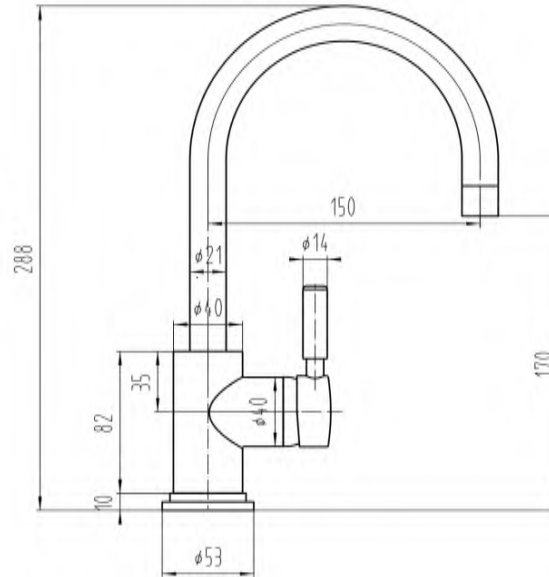

Sales Code: PN380

Description: Tec Single Lever Side Action Basin Mixer

Product Dimensions

Height (mm):	288
Width (mm):	53
Depth (mm):	188
Length (mm):	
Nett Weight (kg):	1.6

Packaging Dimensions

Height (mm):	85
Width (mm):	185
Depth (mm):	270
Gross Weight (kg):	1.6

Packaging Data

Box Colour:	White Cardboard Box
Box Qty:	1
Label Size:	100 x 50
Label Colour:	White Label
Label Qty:	2

Outer Box Dimensions (If Applicable)

Height (mm):	400
Width (mm):	280
Depth (mm):	560
Length (mm):	
Gross Weight (kg):	10
Barcode:	5055275870921

Product Details

Country of Origin:	China
Fitting Instruction:	No
Product Material:	Brass
Control Type:	Manual
Waste Included:	Waste Included
Waste Type:	Push Button
WRAS Approval: N/A	Approval No: N/A
Valve/Cartridge Type:	Single Lever Cartridge
Colour/Finish:	Chrome
Mount Type:	Deck
Operating Pressure (bar):	0.1

Flow Rates: (Litres Per Min) 0.1 bar: 3.7 0.5 bar: 8.5 1 bar: 12.2 2 bar: 17.2 3 bar: 21.1

Pipe Size: 15 mm (1/2" Bsp)

Pipe Centres: N/A