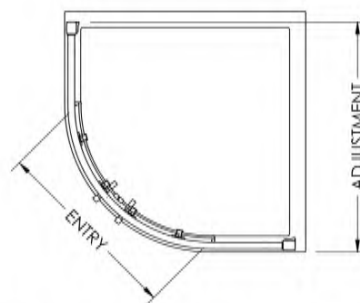

Sales Code: M900Q-E8

Description: 900 Double Door Quad 8mm

Code	Description	Adjustment (mm)		Entry Width (mm)
M800Q-E8	800 Quadrant	760	780	390
M900Q-E8	900 Quadrant	860	880	520
M1000Q-E8	1000 Quadrant	960	980	520

Product Dimensions

Height (mm):	1900
Width (mm):	880
Depth (mm):	880
Nett Weight (kg):	59.7

Packaging Dimensions

Height (mm):	1960
Width (mm):	430
Length (mm):	150
Gross Weight (kg):	59.7

Packaging Data

Box Colour:	Brown Cardboard Box - Printed
Box Qty:	1
Label Size:	100 x 50
Label Colour:	Not Applicable
Label Qty:	0

Outer Box Dimensions (If Applicable)

Height (mm):	
Width (mm):	
Depth (mm):	
Length (mm):	
Gross Weight (kg):	
Barcode:	5055369080526

Product Details

Country of Origin:	China
Fitting Instruction:	No
CE Approval:	Yes
Profile Material:	Aluminium
Profile Finish:	Polished Chrome
Adjustments (mm):	860mm - 880mm
Entry Width (mm):	520mm
Swing In Dim (mm):	N/A
Swing Out Dim (mm):	N/A
Radius (mm):	538 mm
Glass Thickness (mm):	8
Easy Fit:	Yes
Easy Clean:	Yes
Handle Style:	Square T Shape Handle
Handle Material:	Metal
Enclosure Design:	Framed
Wheel Type:	Dual, Quick Release
Support Bar Included:	Support Bar Not Included
Extras:	Screw Cover Strip