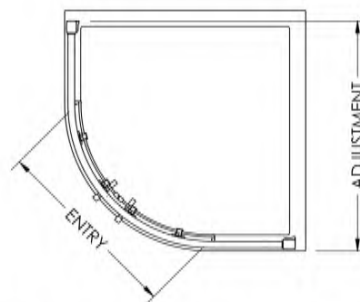

Sales Code: M1000Q-E8

Description: 1000 Double Door Quad 8mm

Code	Description	Adjustment (mm)		Entry Width (mm)
M800Q-E8	800 Quadrant	760	780	390
M900Q-E8	900 Quadrant	860	880	520
M1000Q-E8	1000 Quadrant	960	980	520

Product Dimensions

Height (mm):	1900
Width (mm):	980
Depth (mm):	980
Nett Weight (kg):	67

Packaging Dimensions

Height (mm):	1960
Width (mm):	540
Length (mm):	150
Gross Weight (kg):	67

Packaging Data

Box Colour:	Brown Cardboard Box - Printed
Box Qty:	1
Label Size:	100 x 50
Label Colour:	Not Applicable
Label Qty:	0

Outer Box Dimensions (If Applicable)

Height (mm):	
Width (mm):	
Depth (mm):	
Length (mm):	
Gross Weight (kg):	
Barcode:	5055369080533

Product Details

Country of Origin:	China
Fitting Instruction:	No
CE Approval:	Yes
Profile Material:	Aluminium
Profile Finish:	Polished Chrome
Adjustments (mm):	960mm - 980mm
Entry Width (mm):	520mm
Swing In Dim (mm):	N/A
Swing Out Dim (mm):	N/A
Radius (mm):	538 mm
Glass Thickness (mm):	8
Easy Fit:	Yes
Easy Clean:	Yes
Handle Style:	Square T Shape Handle
Handle Material:	Metal
Enclosure Design:	Framed
Wheel Type:	Dual, Quick Release
Support Bar Included:	Support Bar Not Included
Extras:	Screw Cover Strip