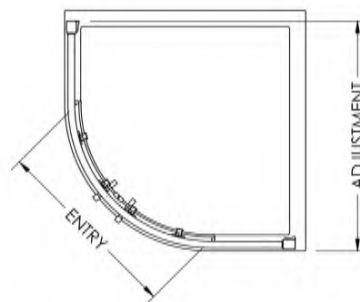

Sales Code: M800Q-E8

Description: 800 Double Door Quad 8mm

Code	Description	Adjustment (mm)		Entry Width (mm)
M800Q-E8	800 Quadrant	760	780	390
M900Q-E8	900 Quadrant	860	880	520
M1000Q-E8	1000 Quadrant	960	980	520

Product Dimensions

Height (mm):	1900
Width (mm):	780
Depth (mm):	780
Nett Weight (kg):	52

Packaging Dimensions

Height (mm):	1960
Width (mm):	430
Length (mm):	150
Gross Weight (kg):	52

Packaging Data

Box Colour:	Brown Cardboard Box - Printed
Box Qty:	1
Label Size:	100 x 50
Label Colour:	Not Applicable
Label Qty:	0

Outer Box Dimensions (If Applicable)

Height (mm):	
Width (mm):	
Depth (mm):	
Length (mm):	
Gross Weight (kg):	
Barcode:	5055369080519

Product Details

Country of Origin:	China
Fitting Instruction:	No
CE Approval:	Yes
Profile Material:	Aluminium
Profile Finish:	Polished Chrome
Adjustments (mm):	760mm - 780mm
Entry Width (mm):	390mm
Swing In Dim (mm):	N/A
Swing Out Dim (mm):	N/A
Radius (mm):	538 mm
Glass Thickness (mm):	8
Easy Fit:	Yes
Easy Clean:	Yes
Handle Style:	Square T Shape Handle
Handle Material:	Metal
Enclosure Design:	Framed
Wheel Type:	Dual, Quick Release
Support Bar Included:	Support Bar Not Included
Extras:	Screw Cover Strip