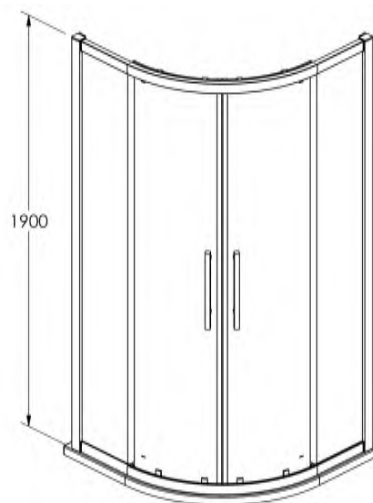

Sales Code: M900Q-E8

Description: 900 Double Door Quad 8mm

Code	Description	Adjustment (mm)		Entry Width (mm)
M800Q-E8	800 Quadrant	760	780	390
M900Q-E8	900 Quadrant	860	880	520
M1000Q-E8	1000 Quadrant	960	980	520

Product Dimensions

Height (mm):	1900
Width (mm):	880
Depth (mm):	880
Nett Weight (kg):	59.7

Packaging Dimensions

Height (mm):	1960
Width (mm):	430
Length (mm):	150
Gross Weight (kg):	59.7

Packaging Data

Box Colour:	Brown Cardboard Box - Printed
Box Qty:	1
Label Size:	100 x 50
Label Colour:	Not Applicable
Label Qty:	0

Outer Box Dimensions (If Applicable)

Height (mm):	
Width (mm):	
Depth (mm):	
Length (mm):	
Gross Weight (kg):	
Barcode:	5055369080526

Product Details

Country of Origin:	China
Fitting Instruction:	No
CE Approval:	Yes
Profile Material:	Aluminium
Profile Finish:	Polished Chrome
Adjustments (mm):	860mm - 880mm
Entry Width (mm):	520mm
Swing In Dim (mm):	N/A
Swing Out Dim (mm):	N/A
Radius (mm):	538 mm
Glass Thickness (mm):	8
Easy Fit:	Yes
Easy Clean:	Yes
Handle Style:	Square T Shape Handle
Handle Material:	Metal
Enclosure Design:	Framed
Wheel Type:	Dual, Quick Release
Support Bar Included:	Support Bar Not Included
Extras:	Screw Cover Strip