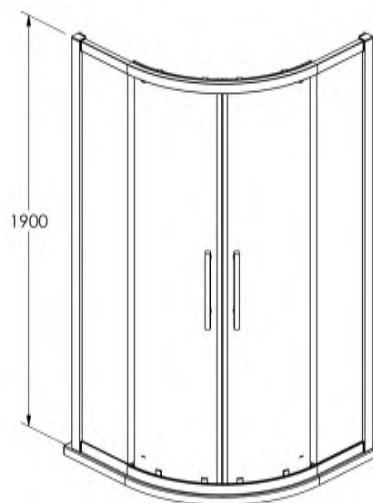

Sales Code: M1000Q-E8

Description: 1000 Double Door Quad 8mm

Code	Description	Adjustment (mm)		Entry Width (mm)
M800Q-E8	800 Quadrant	760	780	390
M900Q-E8	900 Quadrant	860	880	520
M1000Q-E8	1000 Quadrant	960	980	520

Product Dimensions

Height (mm):	1900
Width (mm):	980
Depth (mm):	980
Nett Weight (kg):	67

Packaging Dimensions

Height (mm):	1960
Width (mm):	540
Length (mm):	150
Gross Weight (kg):	67

Packaging Data

Box Colour:	Brown Cardboard Box - Printed
Box Qty:	1
Label Size:	100 x 50
Label Colour:	Not Applicable
Label Qty:	0

Outer Box Dimensions (If Applicable)

Height (mm):	
Width (mm):	
Depth (mm):	
Length (mm):	
Gross Weight (kg):	
Barcode:	5055369080533

Product Details

Country of Origin:	China
Fitting Instruction:	No
CE Approval:	Yes
Profile Material:	Aluminium
Profile Finish:	Polished Chrome
Adjustments (mm):	960mm - 980mm
Entry Width (mm):	520mm
Swing In Dim (mm):	N/A
Swing Out Dim (mm):	N/A
Radius (mm):	538 mm
Glass Thickness (mm):	8
Easy Fit:	Yes
Easy Clean:	Yes
Handle Style:	Square T Shape Handle
Handle Material:	Metal
Enclosure Design:	Framed
Wheel Type:	Dual, Quick Release
Support Bar Included:	Support Bar Not Included
Extras:	Screw Cover Strip