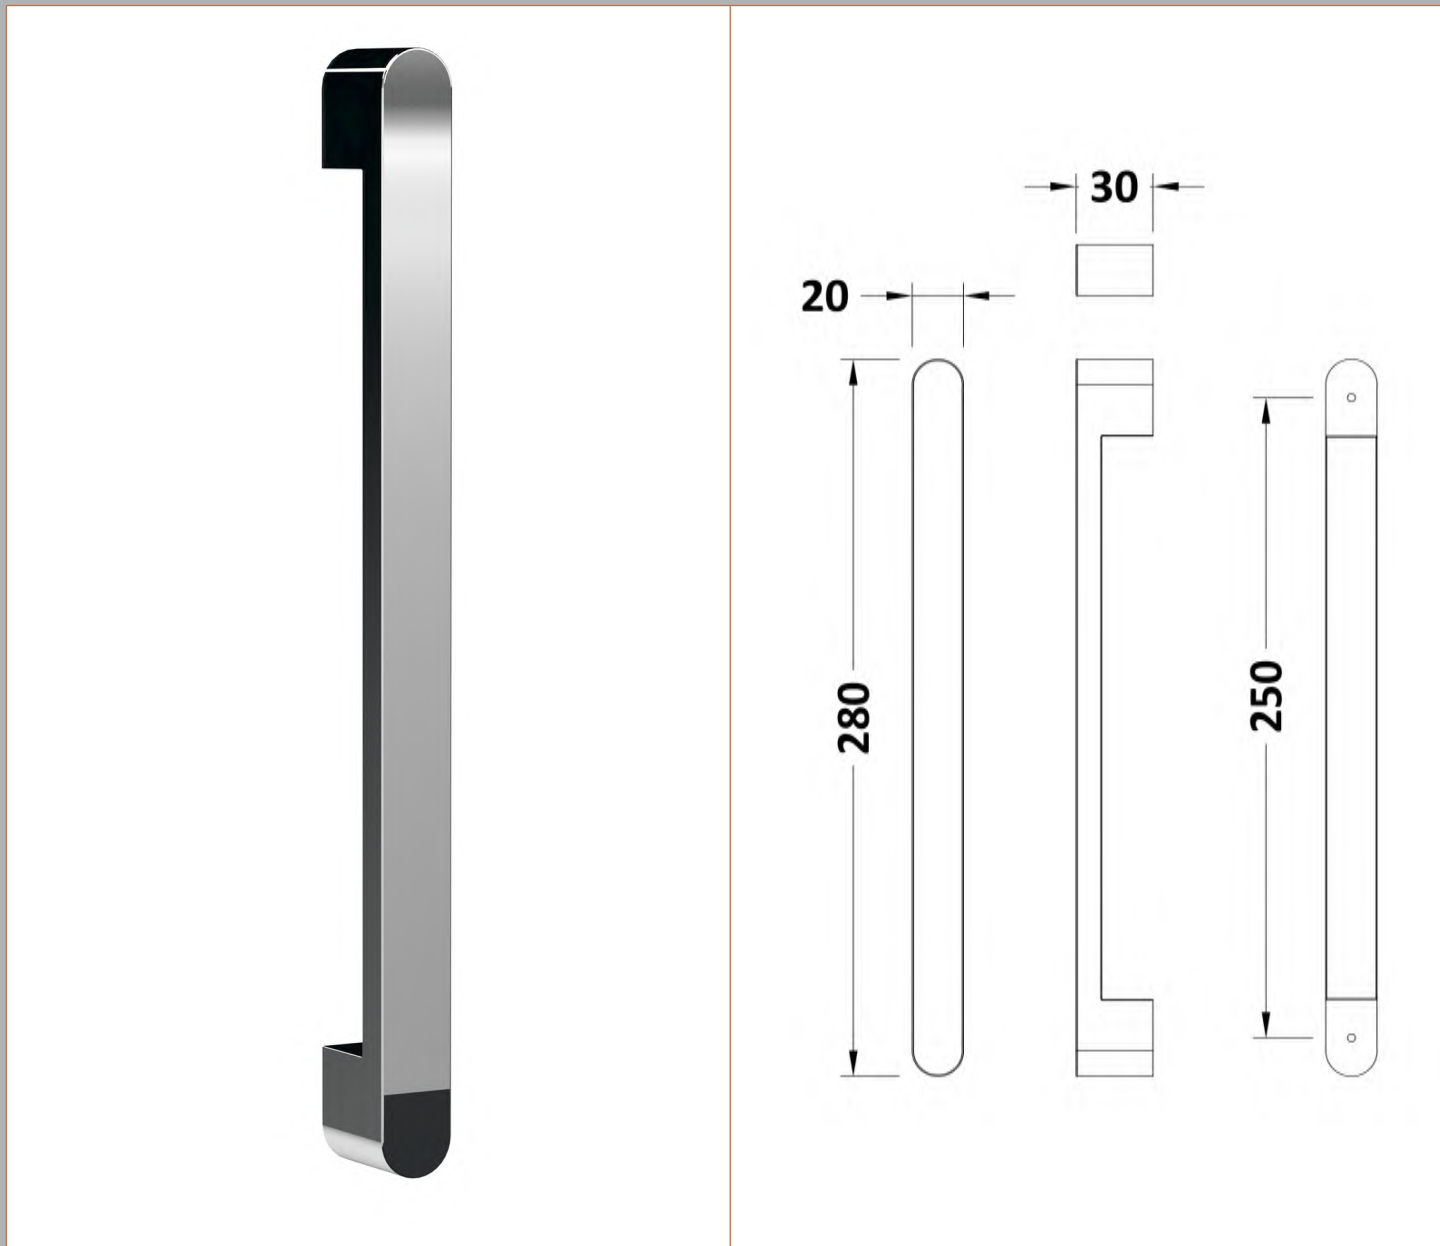

Outer Box Dimensions (If Applicable)

Height (mm):	
Width (mm):	
Depth (mm):	
Length (mm):	
Gross Weight (kg):	
Barcode:	5055369080526

Product Details

Country of Origin:	China
Fitting Instruction:	No
CE Approval:	Yes
Profile Material:	Aluminium
Profile Finish:	Polished Chrome
Adjustments (mm):	860mm - 880mm
Entry Width (mm):	520mm
Swing In Dim (mm):	N/A
Swing Out Dim (mm):	N/A
Radius (mm):	538 mm
Glass Thickness (mm):	8
Easy Fit:	Yes
Easy Clean:	Yes
Handle Style:	Square T Shape Handle
Handle Material:	Metal
Enclosure Design:	Framed
Wheel Type:	Dual, Quick Release
Support Bar Included:	Support Bar Not Included
Extras:	Screw Cover Strip

Outer Box Dimensions (If Applicable)

Height (mm):	
Width (mm):	
Depth (mm):	
Length (mm):	
Gross Weight (kg):	
Barcode:	5055369080533

Product Details

Country of Origin:	China
Fitting Instruction:	No
CE Approval:	Yes
Profile Material:	Aluminium
Profile Finish:	Polished Chrome
Adjustments (mm):	960mm - 980mm
Entry Width (mm):	520mm
Swing In Dim (mm):	N/A
Swing Out Dim (mm):	N/A
Radius (mm):	538 mm
Glass Thickness (mm):	8
Easy Fit:	Yes
Easy Clean:	Yes
Handle Style:	Square T Shape Handle
Handle Material:	Metal
Enclosure Design:	Framed
Wheel Type:	Dual, Quick Release
Support Bar Included:	Support Bar Not Included
Extras:	Screw Cover Strip

Sales Code: HAN1001AA

Description: Apex Handle

Product Dimensions

Length (mm):	
Width (mm):	20
Height (mm):	350
Depth (mm):	104
Nett Weight (kg):	0.1

Packaging Dimensions

Height (mm):	55
Width (mm):	55
Depth (mm):	55
Gross Weight (kg):	0.1

Sales Code: HAN1204AA

Description: Apex Handle

Product Dimensions

Length (mm):	
Width (mm):	20
Height (mm):	280
Depth (mm):	30
Nett Weight (kg):	1

Packaging Dimensions

Height (mm):	200
Width (mm):	30
Depth (mm):	74
Gross Weight (kg):	1