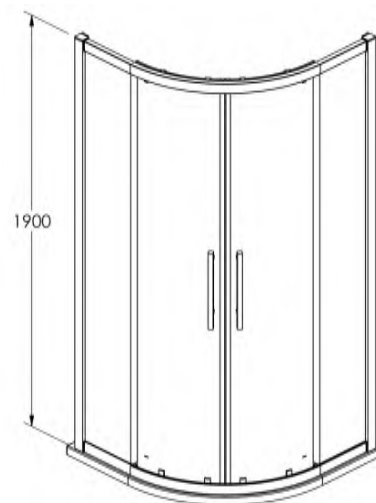

Sales Code: M800Q-E8

Description: 800 Double Door Quad 8mm

Code	Description	Adjustment (mm)		Entry Width (mm)
M800Q-E8	800 Quadrant	760	780	390
M900Q-E8	900 Quadrant	860	880	520
M1000Q-E8	1000 Quadrant	960	980	520

Product Dimensions

Height (mm):	1900
Width (mm):	780
Depth (mm):	780
Nett Weight (kg):	52

Packaging Dimensions

Height (mm):	1960
Width (mm):	430
Length (mm):	150
Gross Weight (kg):	52

Packaging Data

Box Colour:	Brown Cardboard Box - Printed
Box Qty:	1
Label Size:	100 x 50
Label Colour:	Not Applicable
Label Qty:	0

Outer Box Dimensions (If Applicable)

Height (mm):	
Width (mm):	
Depth (mm):	
Length (mm):	
Gross Weight (kg):	
Barcode:	5055369080519

Product Details

Country of Origin:	China
Fitting Instruction:	No
CE Approval:	Yes
Profile Material:	Aluminium
Profile Finish:	Polished Chrome
Adjustments (mm):	760mm - 780mm
Entry Width (mm):	390mm
Swing In Dim (mm):	N/A
Swing Out Dim (mm):	N/A
Radius (mm):	538 mm
Glass Thickness (mm):	8
Easy Fit:	Yes
Easy Clean:	Yes
Handle Style:	Square T Shape Handle
Handle Material:	Metal
Enclosure Design:	Framed
Wheel Type:	Dual, Quick Release
Support Bar Included:	Support Bar Not Included
Extras:	Screw Cover Strip