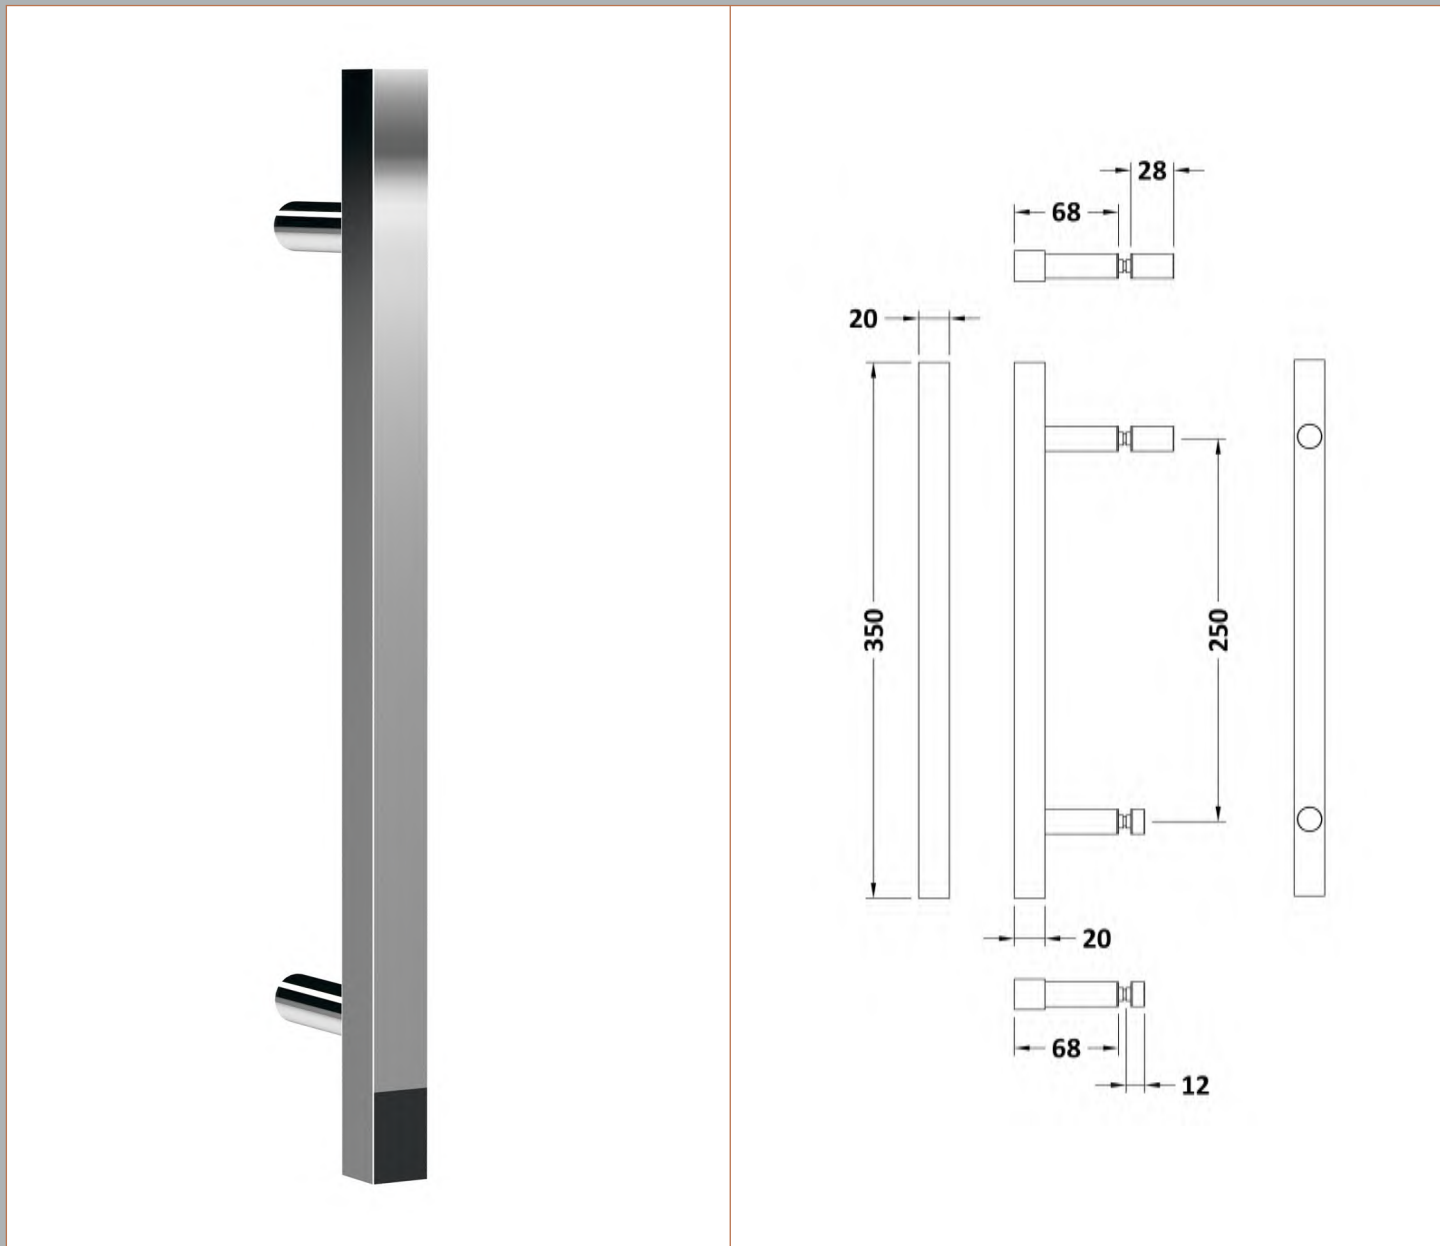

Outer Box Dimensions (If Applicable)

Height (mm):	
Width (mm):	
Depth (mm):	
Length (mm):	
Gross Weight (kg):	
Barcode:	5055369080526

Product Details

Country of Origin:	China
Fitting Instruction:	No
CE Approval:	Yes
Profile Material:	Aluminium
Profile Finish:	Polished Chrome
Adjustments (mm):	860mm - 880mm
Entry Width (mm):	520mm
Swing In Dim (mm):	N/A
Swing Out Dim (mm):	N/A
Radius (mm):	538 mm
Glass Thickness (mm):	8
Easy Fit:	Yes
Easy Clean:	Yes
Handle Style:	Square T Shape Handle
Handle Material:	Metal
Enclosure Design:	Framed
Wheel Type:	Dual, Quick Release
Support Bar Included:	Support Bar Not Included
Extras:	Screw Cover Strip

Outer Box Dimensions (If Applicable)

Height (mm):	
Width (mm):	
Depth (mm):	
Length (mm):	
Gross Weight (kg):	
Barcode:	5055369080533

Product Details

Country of Origin:	China
Fitting Instruction:	No
CE Approval:	Yes
Profile Material:	Aluminium
Profile Finish:	Polished Chrome
Adjustments (mm):	960mm - 980mm
Entry Width (mm):	520mm
Swing In Dim (mm):	N/A
Swing Out Dim (mm):	N/A
Radius (mm):	538 mm
Glass Thickness (mm):	8
Easy Fit:	Yes
Easy Clean:	Yes
Handle Style:	Square T Shape Handle
Handle Material:	Metal
Enclosure Design:	Framed
Wheel Type:	Dual, Quick Release
Support Bar Included:	Support Bar Not Included
Extras:	Screw Cover Strip

Sales Code: HAN1001AA

Description: Apex Handle

Product Dimensions

Length (mm):	
Width (mm):	20
Height (mm):	350
Depth (mm):	104
Nett Weight (kg):	0.1

Packaging Dimensions

Height (mm):	55
Width (mm):	55
Depth (mm):	55
Gross Weight (kg):	0.1

Sales Code: HAN1204AA

Description: Apex Handle

Product Dimensions

Length (mm):	
Width (mm):	20
Height (mm):	280
Depth (mm):	30
Nett Weight (kg):	1

Packaging Dimensions

Height (mm):	200
Width (mm):	30
Depth (mm):	74
Gross Weight (kg):	1