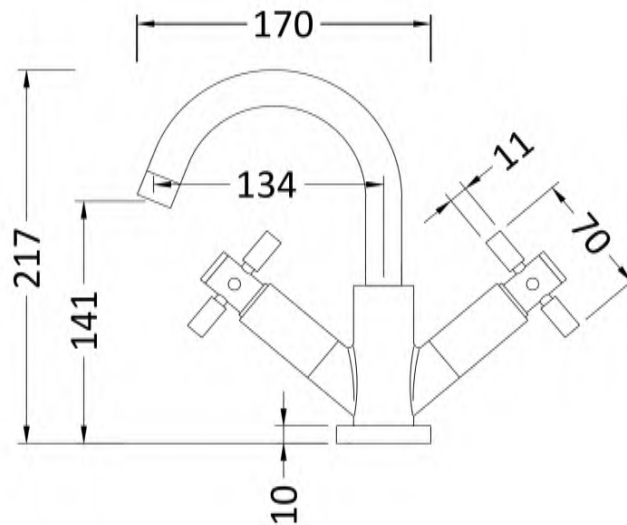

Sales Code: TEL315

Description: Tec Lever Mono Small Swivel Spout Waste

Product Dimensions

Height (mm):	217
Width (mm):	260
Depth (mm):	175
Length (mm):	
Nett Weight (kg):	2.42

Packaging Dimensions

Height (mm):	130
Width (mm):	185
Depth (mm):	275
Gross Weight (kg):	2.42

Packaging Data

Box Colour:	White Cardboard Box
Box Qty:	1
Label Size:	100 x 50
Label Colour:	White Label
Label Qty:	2

Outer Box Dimensions (If Applicable)

Height (mm):	
Width (mm):	
Depth (mm):	
Length (mm):	
Gross Weight (kg):	19
Barcode:	5055146167945

Product Details

Country of Origin:	United Kingdom
Fitting Instruction:	No
Product Material:	Brass
Control Type:	Manual
Waste Included:	Waste Included
Waste Type:	Push Button
WRAS Approval: Yes	Approval No: W0747624
Valve/Cartridge Type:	1/4 Turn Ceramic Disc
Colour/Finish:	Chrome
Mount Type:	Deck
Operating Pressure (bar):	0.1
Flow Rates: (Litres Per Min)	0.1 bar: 3 0.5 bar: 16 1 bar: 22 2 bar: 31 3 bar: 38
Pipe Size:	15 mm (1/2" Bsp)
Pipe Centres:	N/A

Sales Code: TEX315

Description: Tec Crosshead Mono Small S Spout & Wst

Product Dimensions

Height (mm):	217
Width (mm):	230
Depth (mm):	175
Length (mm):	
Nett Weight (kg):	2.56

Packaging Dimensions

Height (mm):	90
Width (mm):	175
Depth (mm):	270
Gross Weight (kg):	2.56