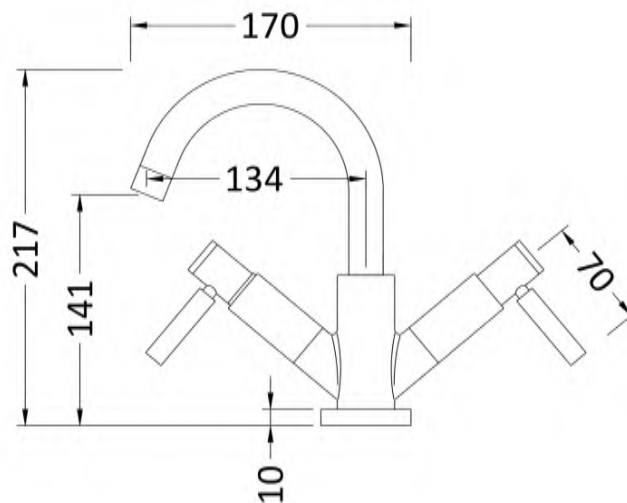

Sales Code: TEL315

Description: Tec Lever Mono Small Swivel Spout Waste

Product Dimensions

Height (mm):	217
Width (mm):	260
Depth (mm):	175
Length (mm):	
Nett Weight (kg):	2.42

Packaging Dimensions

Height (mm):	130
Width (mm):	185
Depth (mm):	275
Gross Weight (kg):	2.42

Packaging Data

Box Colour:	White Cardboard Box
Box Qty:	1
Label Size:	100 x 50
Label Colour:	White Label
Label Qty:	2

Outer Box Dimensions (If Applicable)

Height (mm):	
Width (mm):	
Depth (mm):	
Length (mm):	
Gross Weight (kg):	19
Barcode:	5055146167945

Product Details

Country of Origin:	United Kingdom
Fitting Instruction:	No
Product Material:	Brass
Control Type:	Manual
Waste Included:	Waste Included
Waste Type:	Push Button
WRAS Approval: Yes	Approval No: W0747624
Valve/Cartridge Type:	1/4 Turn Ceramic Disc
Colour/Finish:	Chrome
Mount Type:	Deck
Operating Pressure (bar):	0.1
Flow Rates: (Litres Per Min)	0.1 bar: 3 0.5 bar: 16 1 bar: 22 2 bar: 31 3 bar: 38
Pipe Size:	15 mm (1/2" Bsp)
Pipe Centres:	N/A

Sales Code: TEX315

Description: Tec Crosshead Mono Small S Spout & Wst

Product Dimensions

Height (mm):	217
Width (mm):	230
Depth (mm):	175
Length (mm):	
Nett Weight (kg):	2.56

Packaging Dimensions

Height (mm):	90
Width (mm):	175
Depth (mm):	270
Gross Weight (kg):	2.56