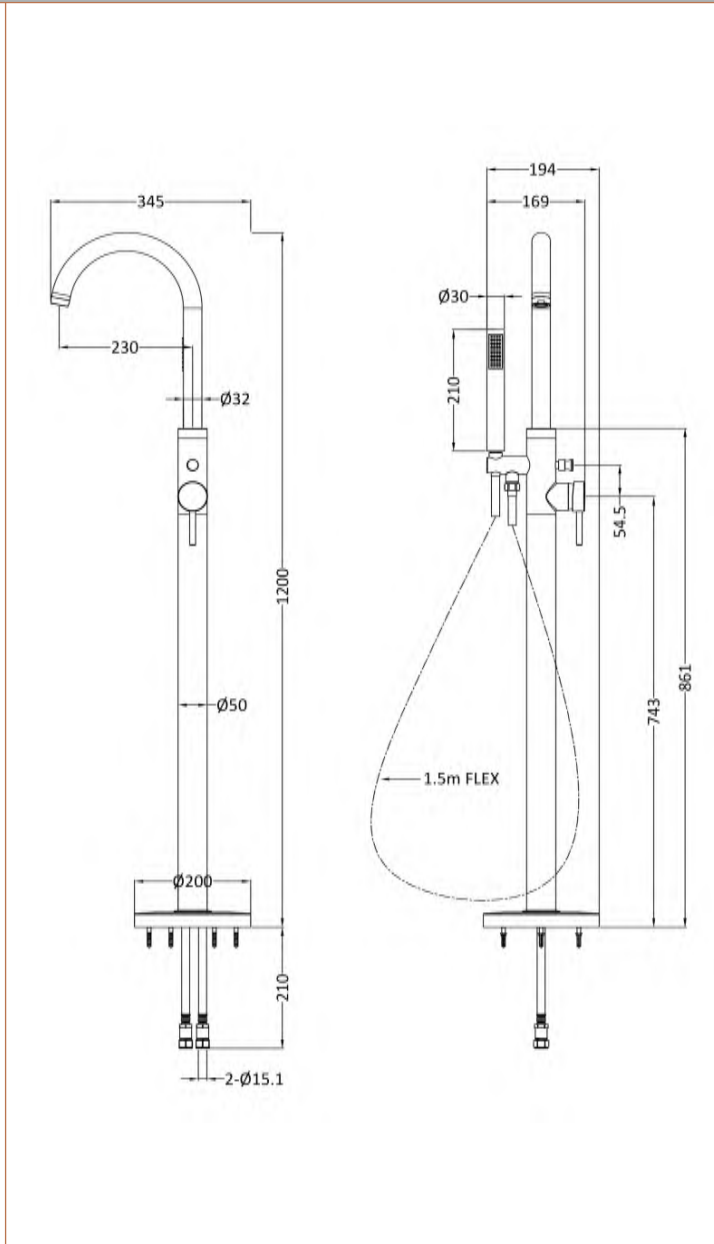

Sales Code: PN321

Description: Tec Elite Single Lever Mono Bsm

Product Dimensions

Height (mm):	1200
Width (mm):	200
Depth (mm):	345
Length (mm):	
Nett Weight (kg):	7.36

Packaging Dimensions

Height (mm):	250
Width (mm):	295
Depth (mm):	945
Gross Weight (kg):	7.36

Packaging Data

Box Colour:	White Cardboard Box
Box Qty:	1
Label Size:	100 x 50
Label Colour:	White Label
Label Qty:	2

Outer Box Dimensions (If Applicable)

Height (mm):	270
Width (mm):	930
Depth (mm):	235
Length (mm):	
Gross Weight (kg):	7
Barcode:	5055146133490

Product Details

Country of Origin:	China
Fitting Instruction:	No
Product Material:	Brass/ABS
Control Type:	Manual
Waste Included:	Waste Not Included
Waste Type:	Not Applicable
WRAS Approval: No	Approval No: N/A
Valve/Cartridge Type:	Single Lever Cartridge
Colour/Finish:	Chrome
Mount Type:	Floor Standing
Operating Pressure (bar):	1

Flow Rates: (Litres Per Min) 0.1 bar: 2.2 0.5 bar: 6.7 1 bar: 9.5 2 bar: 13.5 3 bar: 16.5

Pipe Size: 15 mm (1/2" Bsp)

Pipe Centres: N/A