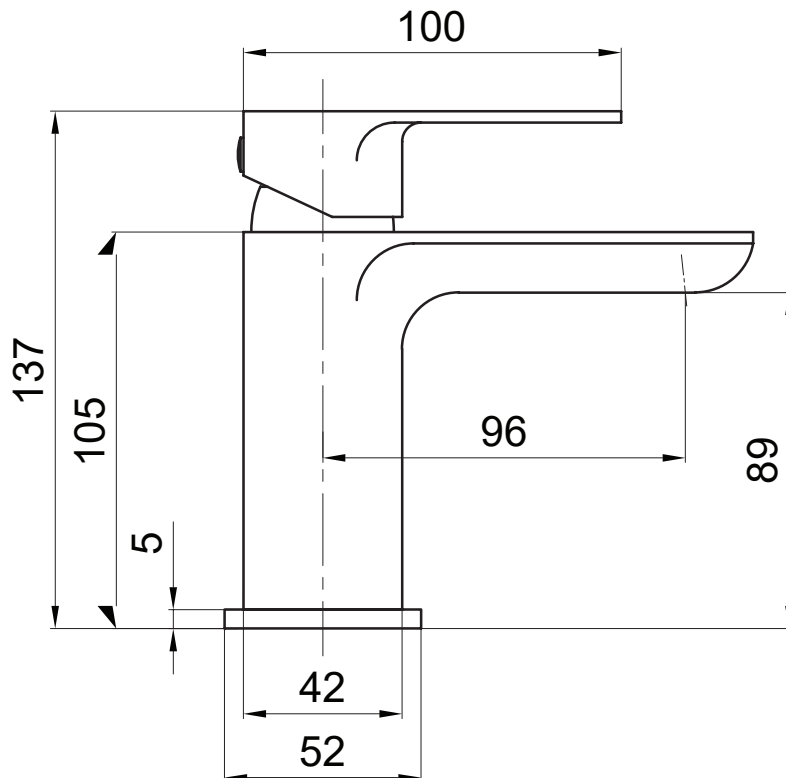

Dimensions

Diagrams not to scale. All dimensions in mm (tolerance of +/-5mm)

*Dimensions are subject to change, customers are advised to measure actual product before commencing installation.

FAQs

What is the size of the tap tail connection? The tap tails have a standard 1/2" BSP fixing.

What bore is the tap tail? The tails have a 10mm internal bore.

What length are the tap tails? The tails are 300mm in length.

Does the tap come fitted with an aerator? Yes, with an extra aerator and housing supplied in the box

What bore is the tap tail? The tails have a 10mm internal bore.

What length are the tap tails? The tails are 300mm in length.

Does the tap come fitted with an aerator? Yes, with an extra aerator and housing supplied in the box.