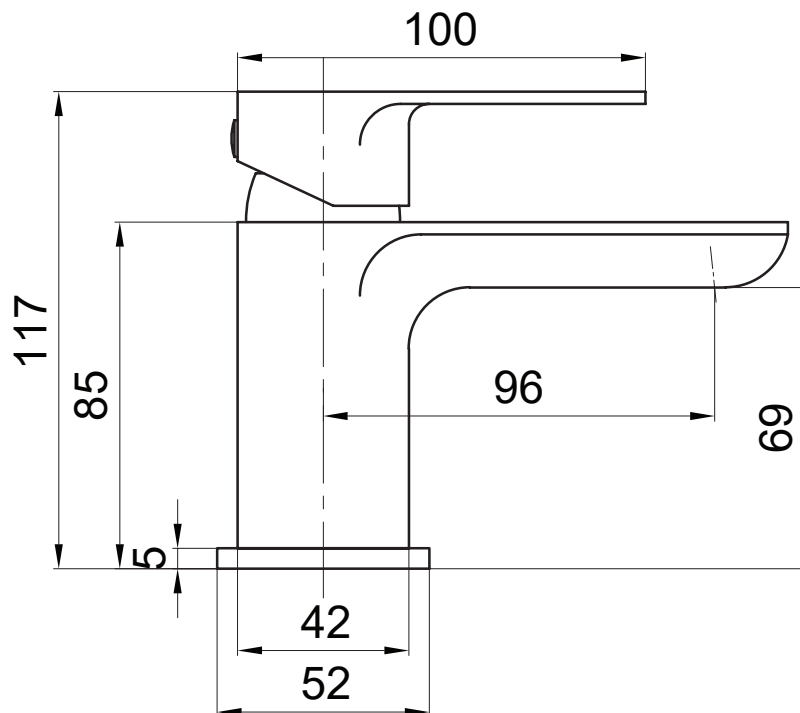

Dimensions

Diagrams not to scale. All dimensions in mm (tolerance of +/-5mm)

*Dimensions are subject to change, customers are advised to measure actual product before commencing installation.

FAQs

What is the size of the tap tail connection? The tap tails have a standard 1/2" BSP fixing.

What bore is the tap tail? The tails have a 10mm internal bore.

What length are the tap tails? The tails are 300mm in length.

Does the tap come fitted with an aerator? Yes, with an extra aerator and housing supplied in the box

What bore is the tap tail? The tails have a 10mm internal bore.

What length are the tap tails? The tails are 300mm in length.

Does the tap come fitted with an aerator? Yes, with an extra aerator and housing supplied in the box.