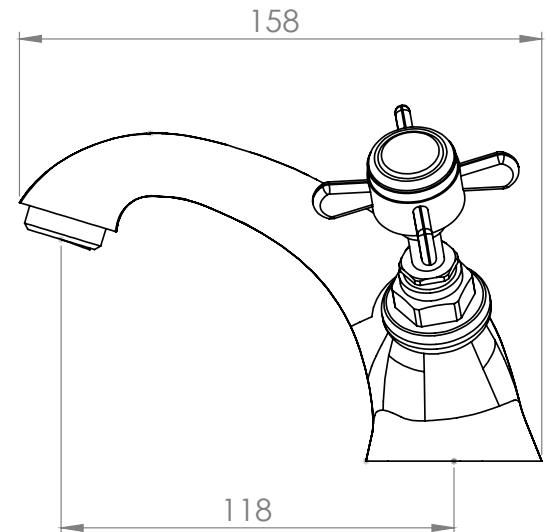

Technical Data Sheet

Varsity Basin Mixer - TVA10

TAVISTOCK
inspiring bathrooms

No.	Description	Code	Fixings Included
1	Varsity Basin Mixer	TVA10	YES

Min Pressure:	0.3bar
0.2bar	7.5 litres / min
0.3bar	9.8 litres / min
0.4bar	11.5 litres/min
0.5bar	13.2 litres / min
1bar	19.5 litres / min
2bar	27.4 litres / min
3bar	32.5 litres / min

Dimensions - TVA10

Diagrams not to scale. All dimensions in mm (tolerance of +/-5mm)

*Dimensions are subject to change, customers are advised to measure actual product before commencing installation.

FAQs

What is the size of the tap tail connection? The tap tails have a standard 1/2" BSP fixing.

What bore is the tap tail? The tails have a 10mm internal bore.

What length are the tap tails? The tails are 300mm in length.