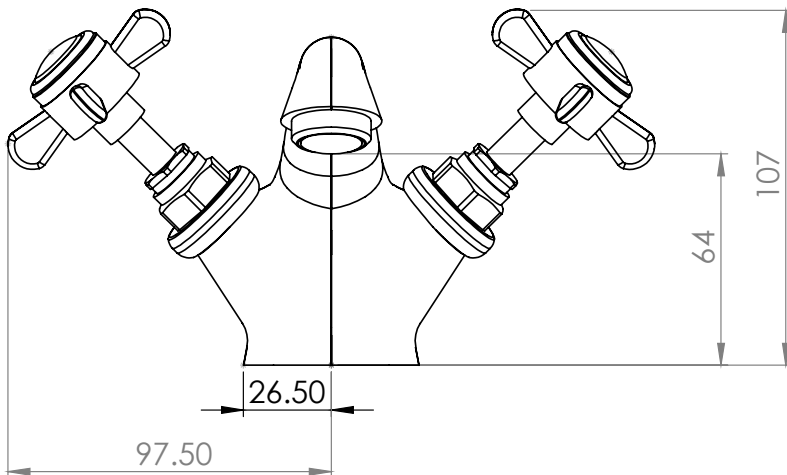

Technical Data Sheet

Varsity Basin Mixer - TVA10

TAVISTOCK
inspiring bathrooms

No.	Description	Code	Fixings Included
1	Varsity Basin Mixer	TVA10	YES

Min Pressure:	0.3bar
0.2bar	7.5 litres / min
0.3bar	9.8 litres / min
0.4bar	11.5 litres/min
0.5bar	13.2 litres / min
1bar	19.5 litres / min
2bar	27.4 litres / min
3bar	32.5 litres / min

Dimensions - TVA10

Diagrams not to scale. All dimensions in mm (tolerance of +/-5mm)

*Dimensions are subject to change, customers are advised to measure actual product before commencing installation.

FAQs

What is the size of the tap tail connection? The tap tails have a standard 1/2" BSP fixing.

What bore is the tap tail? The tails have a 10mm internal bore.

What length are the tap tails? The tails are 300mm in length.