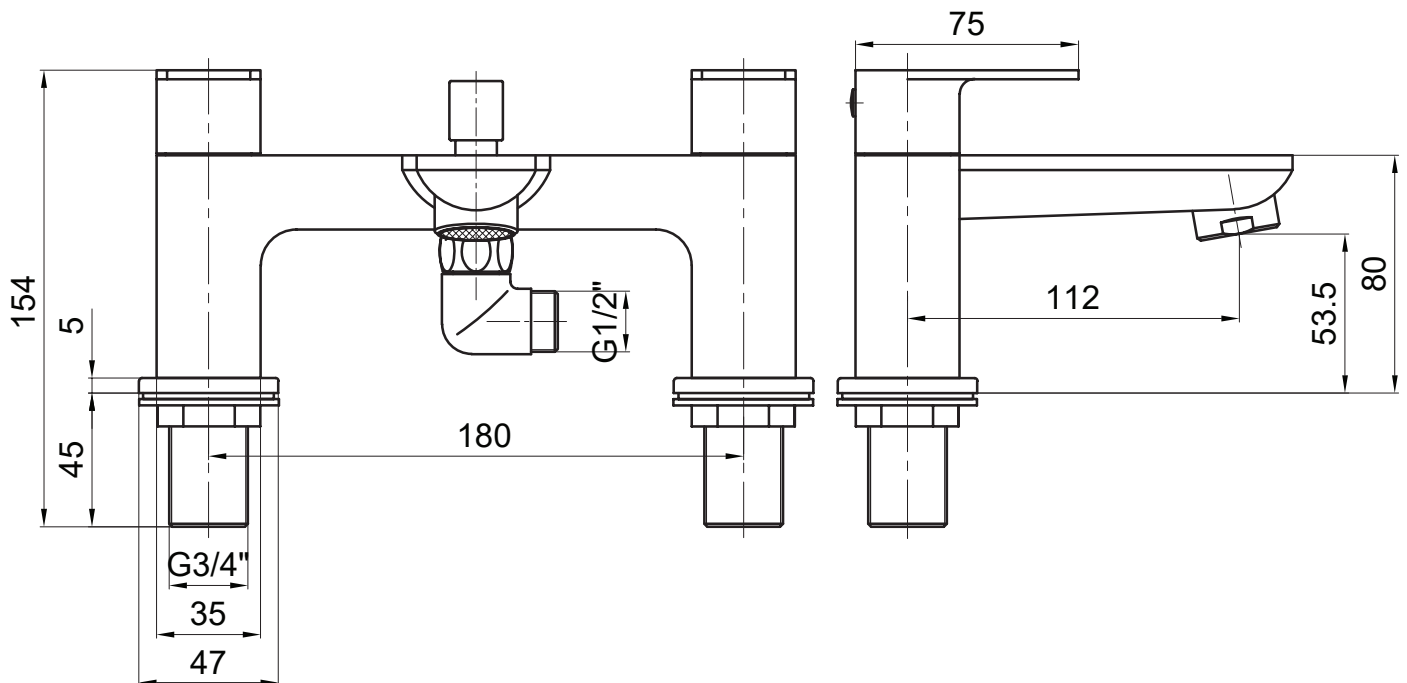

# Technical Data Sheet

Zero Bath Shower Mixer - TZE42

**TAVISTOCK**  
inspiring bathrooms

No.	Description	Code	Fixings Included
1	Zero Bath Shower Mixer	TZE42	YES

## Dimensions

Diagrams not to scale. All dimensions in mm (tolerance of +/-5mm)

\*Dimensions are subject to change, customers are advised to measure actual product before commencing installation.

## FAQs

**Does the tap come fitted with an aerator?** Yes.

**What size plumbing fittings are needed for the threaded legs?** This product will work with standard 3/4" plumbing fittings.