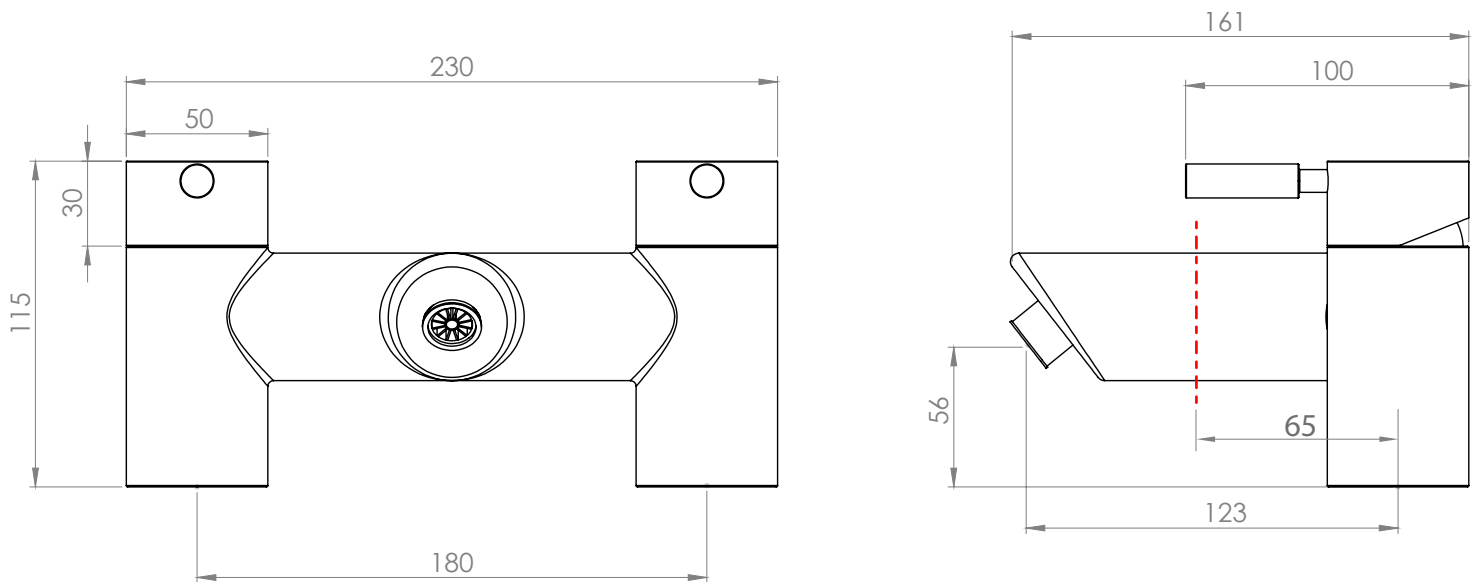

Technical Data Sheet

Kinetic Bath Shower Mixer - TKN42

TAVISTOCK
inspiring bathrooms

No.	Description	Code	Fixings Included
1	Kinetic Bath Shower Mixer	TKN42	YES

Min Pressure:	0.3bar
0.1bar	10.7 litres / min
0.3bar	13.9 litres / min
0.4bar	16.3 litres/min
0.5bar	18.5 litres / min
1bar	26.3 litres / min
2bar	38.3 litres / min
3bar	46.7 litres / min

Dimensions - TKN42

Diagrams not to scale. All dimensions in mm (tolerance of +/-5mm)

SHOWER HOSE AND DIVERTER POSITIONED 65MM FROM PIPE CENTRES, SHOWN IN RED ON DIAGRAM.

*Dimensions are subject to change, customers are advised to measure actual product before commencing installation.

FAQs

Does the tap come fitted with an aerator? Yes.

What size plumbing fittings are needed for the threaded legs? This product will work with standard 3/4" plumbing fittings.