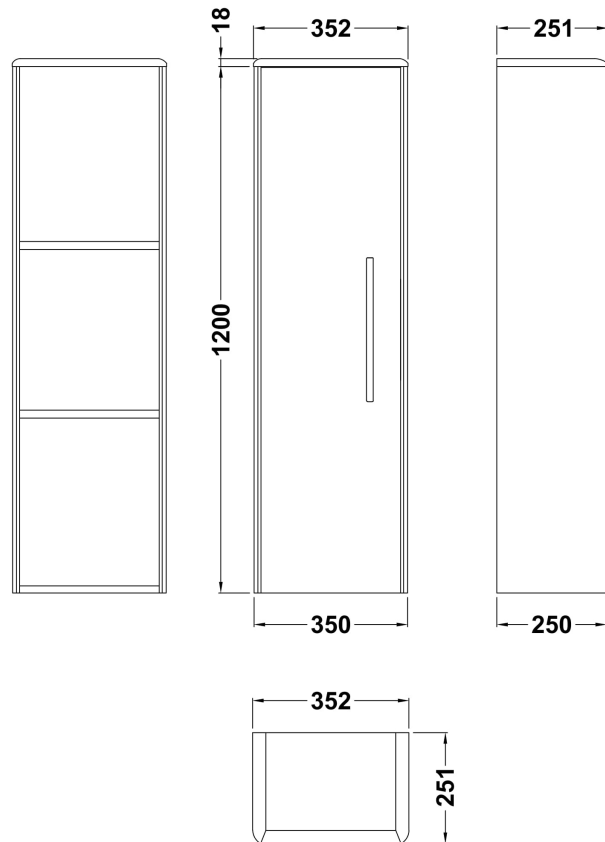

### Product Dimensions

Height (mm):	1200
Width (mm):	350
Depth (mm):	250
Nett Weight (kg):	16.3

### Packaging Dimensions

Height (mm):	1470
Width (mm):	430
Depth (mm):	320
Gross Weight (kg):	17.3

### Outer Box Dimensions (If Applicable)

Height (mm):	
Width (mm):	
Depth (mm):	
Gross Weight (kg):	
Barcode:	5056211817987

### Product Dimensions

Height (mm):	1200
Width (mm):	350
Depth (mm):	250
Nett Weight (kg):	21