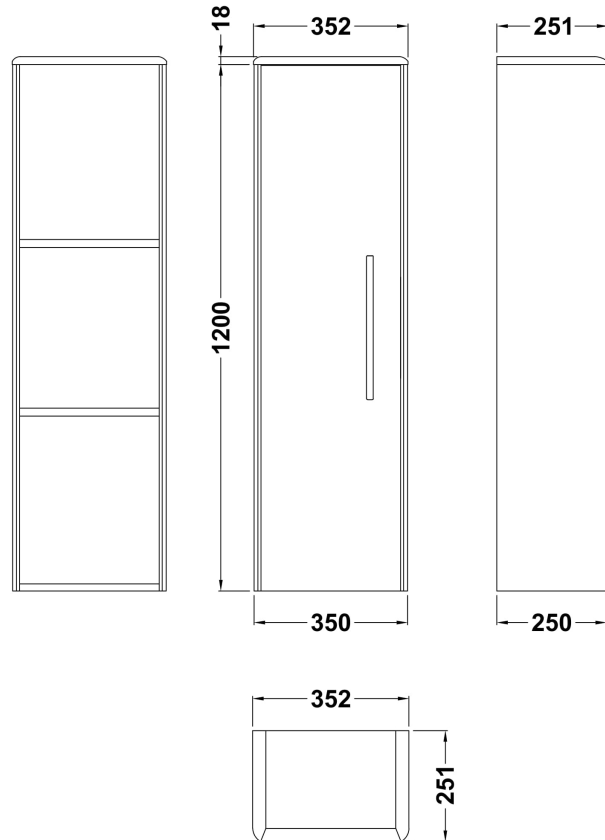

### Product Dimensions

Height (mm):	1200
Width (mm):	350
Depth (mm):	250
Nett Weight (kg):	21

### Packaging Dimensions

Height (mm):	1470
Width (mm):	430
Depth (mm):	320
Gross Weight (kg):	23.78

### Product Dimensions

Height (mm):	1200
Width (mm):	350
Depth (mm):	250
Nett Weight (kg):	23

### Product Dimensions

Height (mm):	1200
Width (mm):	350
Depth (mm):	250
Nett Weight (kg):	16.3