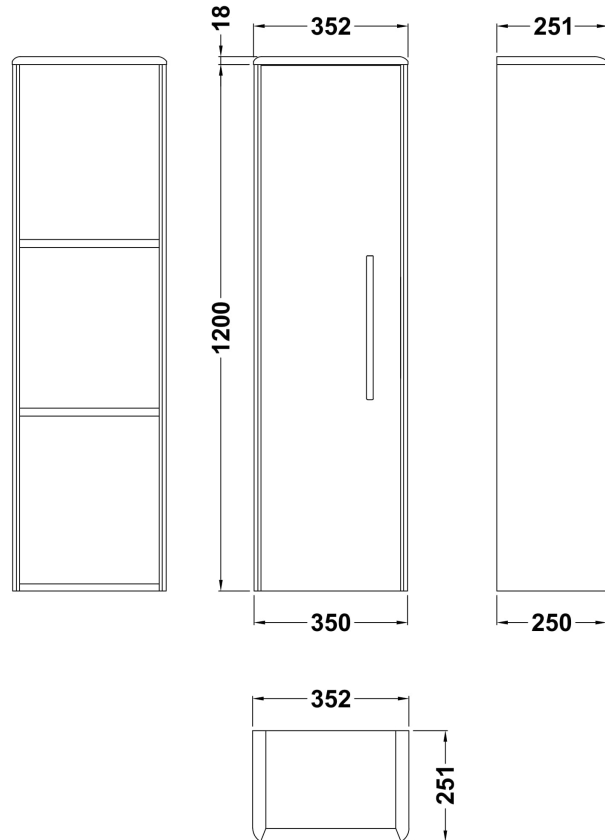

### Product Dimensions

Height (mm):	1200
Width (mm):	350
Depth (mm):	250
Nett Weight (kg):	21

### Packaging Dimensions

Height (mm):	1470
Width (mm):	430
Depth (mm):	320
Gross Weight (kg):	23.78

### Outer Box Dimensions (If Applicable)

Height (mm):	
Width (mm):	
Depth (mm):	
Gross Weight (kg):	
Barcode:	5056211817963

### Product Dimensions

Height (mm):	1200
Width (mm):	350
Depth (mm):	250
Nett Weight (kg):	23