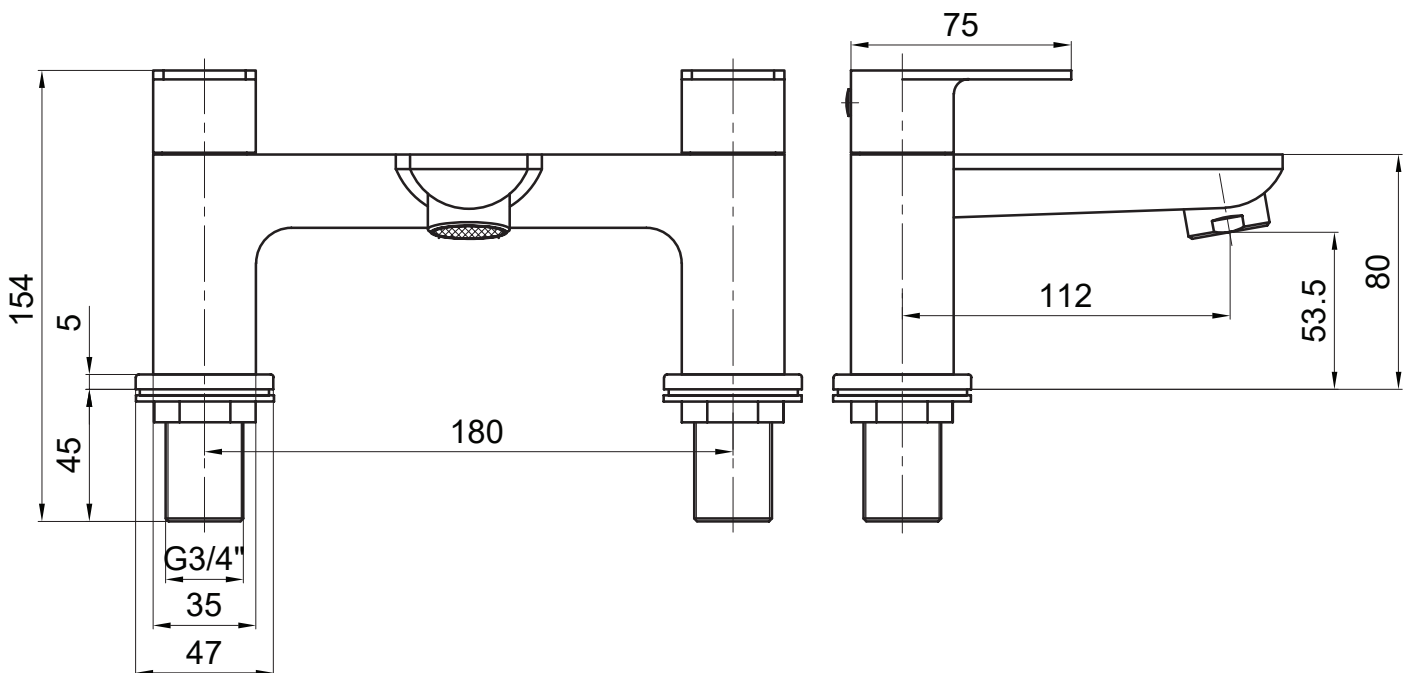

# Technical Data Sheet

Zero Bath Filler - TZE32

**TAVISTOCK**  
inspiring bathrooms

No.	Description	Code	Fixings Included
1	Zero Bath Filler	TZE32	YES

Min Pressure:	0.2bar
0.2bar	7.4 litres / min
0.3bar	9.8 litres / min
0.4bar	11.5 litres / min
0.5bar	13.3 litres / min
1bar	18.4 litres / min
2bar	25.2 litres / min

## Dimensions

Diagrams not to scale. All dimensions in mm (tolerance of +/-5mm)

\*Dimensions are subject to change, customers are advised to measure actual product before commencing installation.

## FAQs

**Does the tap come fitted with an aerator?** Yes.

**What size plumbing fittings are needed for the threaded legs?** This product will work with standard 3/4" plumbing fittings.