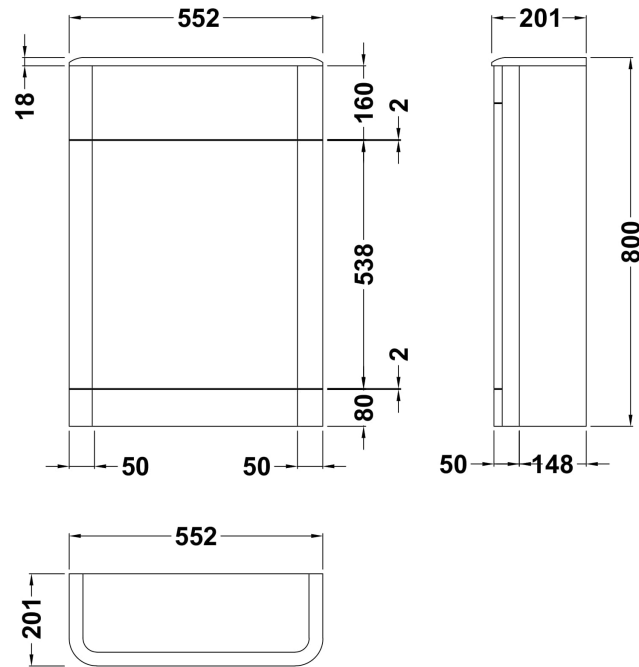

Sales Code: CUR141

Description: 550 W.C. Unit 850 X 550 X 200

Product Dimensions

Height (mm):	800
Width (mm):	550
Depth (mm):	200
Nett Weight (kg):	36.17

Packaging Dimensions

Height (mm):	910
Width (mm):	620
Depth (mm):	260
Gross Weight (kg):	36.67

Packaging Data

Box Colour:	Brown Cardboard Box
Box Qty:	1
Label Size:	150 x 100
Label Colour:	White Label
Label Qty:	2

Outer Box Dimensions (If Applicable)

Height (mm):	
Width (mm):	
Depth (mm):	
Gross Weight (kg):	
Barcode:	5056211817932

Sales Code: CUR241

Description: 550 W.C. Unit 850 X 550 X 200

Product Dimensions

Height (mm):	800
Width (mm):	550
Depth (mm):	200
Nett Weight (kg):	12.8

Packaging Dimensions

Height (mm):	910
Width (mm):	620
Depth (mm):	260
Gross Weight (kg):	14.8

Sales Code: CUR341

Description: 550 W.C. Unit 850 X 550 X 200

Product Dimensions

Height (mm):	800
Width (mm):	550
Depth (mm):	200
Nett Weight (kg):	13

Packaging Dimensions

Height (mm):	910
Width (mm):	620
Depth (mm):	260
Gross Weight (kg):	14