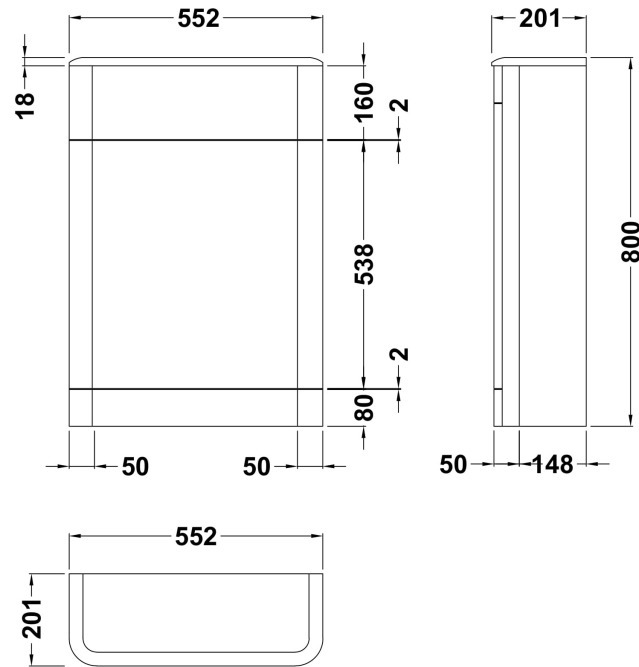

Sales Code: CUR241

Description: 550 W.C. Unit 850 X 550 X 200

Product Dimensions

Height (mm):	800
Width (mm):	550
Depth (mm):	200
Nett Weight (kg):	12.8

Packaging Dimensions

Height (mm):	910
Width (mm):	620
Depth (mm):	260
Gross Weight (kg):	14.8

Sales Code: CUR341

Description: 550 W.C. Unit 850 X 550 X 200

Product Dimensions

Height (mm):	800
Width (mm):	550
Depth (mm):	200
Nett Weight (kg):	13

Packaging Dimensions

Height (mm):	910
Width (mm):	620
Depth (mm):	260
Gross Weight (kg):	14

Packaging Data

Box Colour:	Brown Cardboard Box
Box Qty:	1
Label Size:	150 x 100
Label Colour:	White Label
Label Qty:	2

Outer Box Dimensions (If Applicable)

Height (mm):	
Width (mm):	
Depth (mm):	
Gross Weight (kg):	
Barcode:	5056211817956

Sales Code: CUR841

Description: 550 W.C. Unit 850 X 550 X 200

Product Dimensions

Height (mm):	800
Width (mm):	550
Depth (mm):	200
Nett Weight (kg):	36.17

Packaging Dimensions

Height (mm):	910
Width (mm):	620
Depth (mm):	260
Gross Weight (kg):	36.67