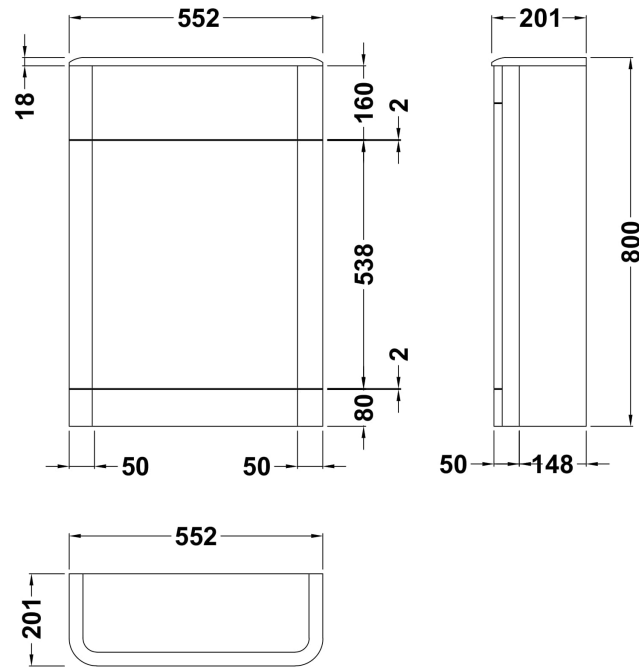

Sales Code: CUR241

Description: 550 W.C. Unit 850 X 550 X 200

Product Dimensions

Height (mm):	800
Width (mm):	550
Depth (mm):	200
Nett Weight (kg):	12.8

Packaging Dimensions

Height (mm):	910
Width (mm):	620
Depth (mm):	260
Gross Weight (kg):	14.8

Packaging Data

Box Colour:	Brown Cardboard Box
Box Qty:	1
Label Size:	150 x 100
Label Colour:	White Label
Label Qty:	2

Outer Box Dimensions (If Applicable)

Height (mm):	
Width (mm):	
Depth (mm):	
Gross Weight (kg):	
Barcode:	5056211817949

Sales Code: CUR341

Description: 550 W.C. Unit 850 X 550 X 200

Product Dimensions

Height (mm):	800
Width (mm):	550
Depth (mm):	200
Nett Weight (kg):	13

Packaging Dimensions

Height (mm):	910
Width (mm):	620
Depth (mm):	260
Gross Weight (kg):	14

Sales Code: CUR841

Description: 550 W.C. Unit 850 X 550 X 200

Product Dimensions

Height (mm):	800
Width (mm):	550
Depth (mm):	200
Nett Weight (kg):	36.17

Packaging Dimensions

Height (mm):	910
Width (mm):	620
Depth (mm):	260
Gross Weight (kg):	36.67