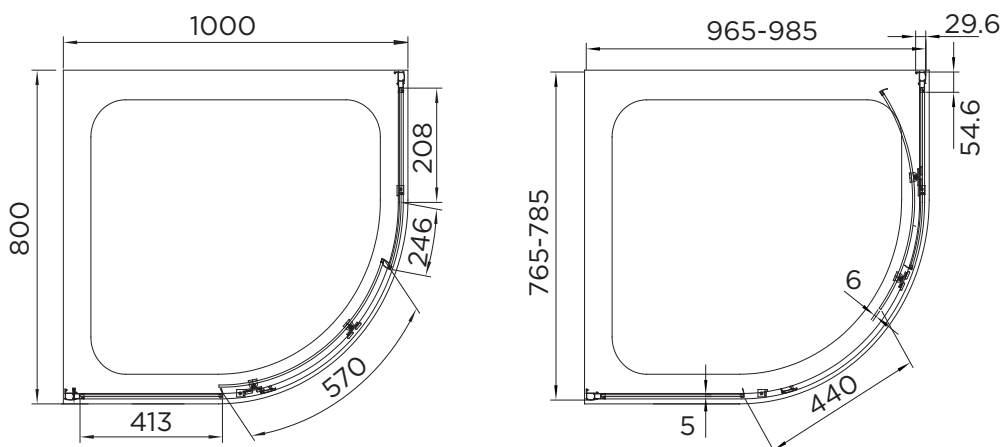

SPECIFICATION

venturi 6

SINGLE DOOR QUADRANT

RANGE	VENTURI 6
PRODUCT	SINGLE DOOR QUAD
CODE	AQ9365S
SIZE	1000x800
PROFILE COLOUR	SILVER
GLASS THICKNESS	6mm
GLASS FINISH	CLEAR
GLASS TREATMENT	CLEAN & CLEAR™
HEIGHT	1900
ADJUSTMENT IN RECESS	965-985/765-785
ADJUSTMENT WITH SIDE PANEL	N/A
OPTIONAL SIDE PANEL	N/A
APERTURE	440
GUARANTEE	LIFETIME
GLASS BS EN	EN12150-1T
CE	YES/EN14428
PROFILE MATERIAL	ALUMINUM/6463#
HANDLE MATERIAL	STAINLESS STEEL
ROLLER MATERIAL	ZINC ALLOY/ABS CHROME
QUICK RELEASE ROLLERS	YES
FIXED PANEL SIZE	413/454
MOVING PANEL SIZE	570
PRODUCT HAND	UNIVERSAL
PRODUCT WEIGHT	44KG
PACKAGED DIMENSIONS	1980x582x186
BARCODE	5031978044647

Optional Cover Strips available

*All shower enclosures carry a Lifetime Guarantee when fitted with an Aquadart shower tray, a 10 year Guarantee will be given when fitted with any other manufacturer's tray.

To register your Guarantee visit: www.aquadart.co.uk | Spare Parts available at: www.aprilaquadartspares.co.uk

All measurements in mm and are nominal