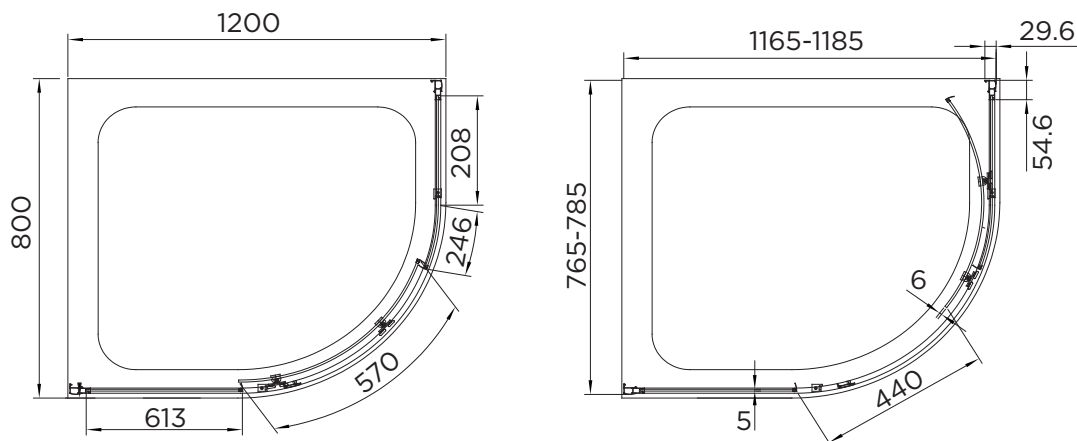

SPECIFICATION

venturi 6

SINGLE DOOR QUADRANT

RANGE	VENTURI 6
PRODUCT	SINGLE DOOR QUAD
CODE	AQ9366S
SIZE	1200x800
PROFILE COLOUR	SILVER
GLASS THICKNESS	6mm
GLASS FINISH	CLEAR
GLASS TREATMENT	CLEAN & CLEAR™
HEIGHT	1900
ADJUSTMENT IN RECESS	1165-1185/765-785
ADJUSTMENT WITH SIDE PANEL	N/A
OPTIONAL SIDE PANEL	N/A
APERTURE	440
GUARANTEE	LIFETIME
GLASS BS EN	EN12150-1T
CE	YES/EN14428
PROFILE MATERIAL	ALUMINUM/6463#
HANDLE MATERIAL	STAINLESS STEEL
ROLLER MATERIAL	ZINC ALLOY/ABS CHROME
QUICK RELEASE ROLLERS	YES
FIXED PANEL SIZE	613/454
MOVING PANEL SIZE	570
PRODUCT HAND	UNIVERSAL
PRODUCT WEIGHT	48KG
PACKAGED DIMENSIONS	1980x678x186
BARCODE	5031978044654

Optional Cover Strips available

*All shower enclosures carry a Lifetime Guarantee when fitted with an Aquadart shower tray, a 10 year Guarantee will be given when fitted with any other manufacturer's tray.

To register your Guarantee visit: www.aquadart.co.uk | Spare Parts available at: www.aprilaquadartspares.co.uk

All measurements in mm and are nominal