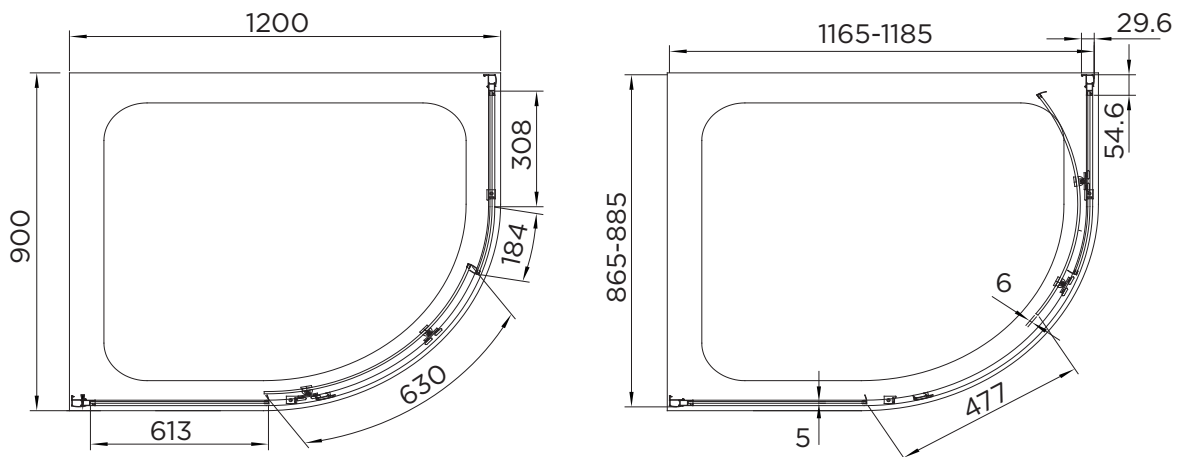

SPECIFICATION

venturi 6

SINGLE DOOR QUADRANT

RANGE	VENTURI 6
PRODUCT	SINGLE DOOR QUAD
CODE	AQ9367S
SIZE	1200x900
PROFILE COLOUR	SILVER
GLASS THICKNESS	6mm
GLASS FINISH	CLEAR
GLASS TREATMENT	CLEAN & CLEAR™
HEIGHT	1900
ADJUSTMENT IN RECESS	1165-1185/865-885
ADJUSTMENT WITH SIDE PANEL	N/A
OPTIONAL SIDE PANEL	N/A
APERTURE	477
GUARANTEE	LIFETIME
GLASS BS EN	EN12150-1T
CE	YES/EN14428
PROFILE MATERIAL	ALUMINUM/6463#
HANDLE MATERIAL	STAINLESS STEEL
ROLLER MATERIAL	ZINC ALLOY/ABS CHROME
QUICK RELEASE ROLLERS	YES
FIXED PANEL SIZE	613/492
MOVING PANEL SIZE	630
PRODUCT HAND	UNIVERSAL
PRODUCT WEIGHT	50KG
PACKAGED DIMENSIONS	1980x737x201
BARCODE	5031978044661

Optional Cover Strips available

*All shower enclosures carry a Lifetime Guarantee when fitted with an Aquadart shower tray, a 10 year Guarantee will be given when fitted with any other manufacturer's tray.

To register your Guarantee visit: www.aquadart.co.uk | Spare Parts available at: www.aprilaquadartspares.co.uk

All measurements in mm and are nominal