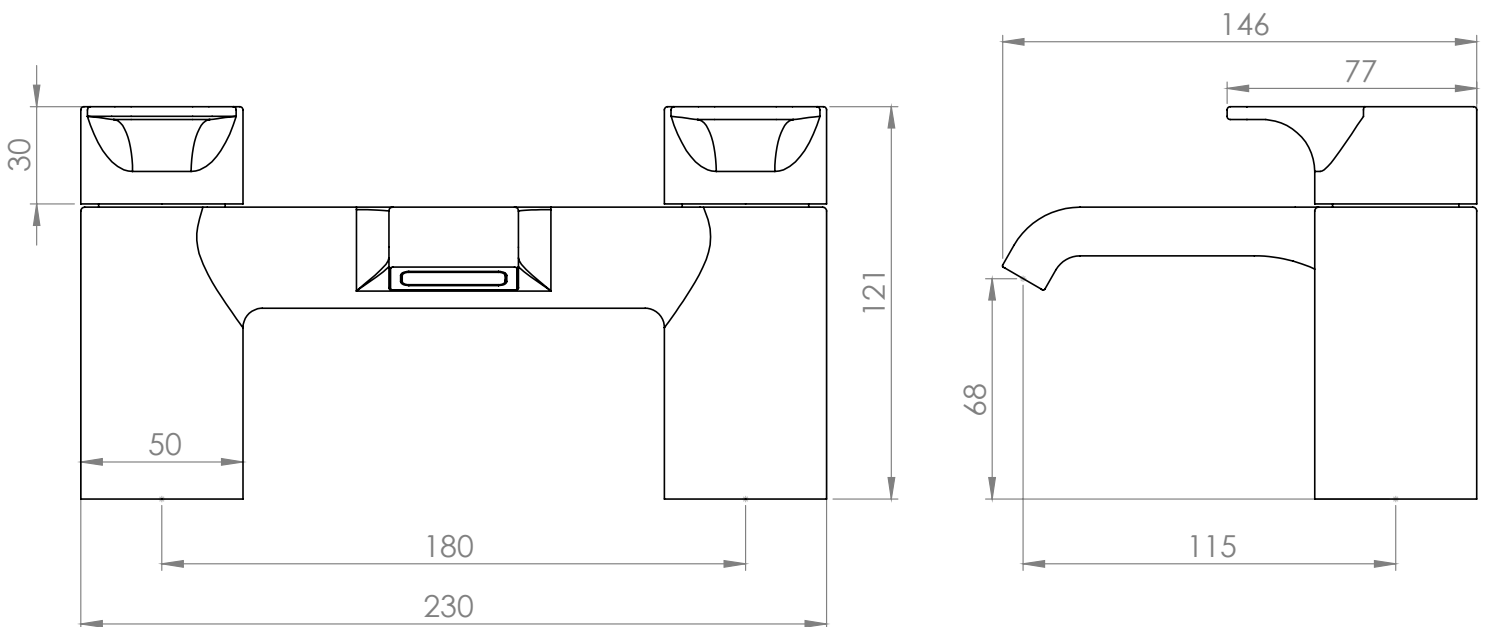

Technical Data Sheet

Blaze Bath Filler - TBL32

TAVISTOCK
inspiring bathrooms

No.	Description	Code	Fixings Included
1	Blaze Bath Filler	TBL32	YES

Min Pressure:	0.3bar
0.1bar	18.2 litres / min
0.3bar	22.4 litres / min
0.4bar	26.8 litres / min
0.5bar	31.1 litres / min
1bar	44.3 litres / min
2bar	62.1 litres / min
3bar	77.6 litres / min

Dimensions - TBL32

Diagrams not to scale. All dimensions in mm (tolerance of +/-5mm)

*Dimensions are subject to change, customers are advised to measure actual product before commencing installation.

FAQs

Does the tap come fitted with an aerator? Yes.

What size plumbing fittings are needed for the threaded legs? This product will work with standard 3/4" plumbing fittings.