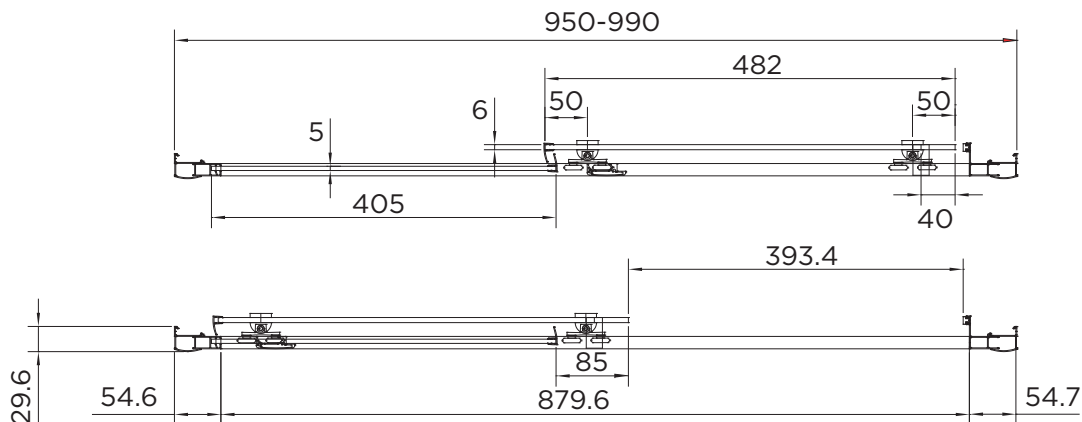

SPECIFICATION

venturi 6

SLIDING DOOR

RANGE	VENTURI 6
PRODUCT	SLIDING DOOR
CODE	AQ9323S
SIZE	1000
PROFILE COLOUR	SILVER
GLASS THICKNESS	6mm
GLASS FINISH	CLEAR
GLASS TREATMENT	CLEAN & CLEAR™
HEIGHT	1900
ADJUSTMENT IN RECESS	950-990
ADJUSTMENT WITH SIDE PANEL	957-997
OPTIONAL SIDE PANEL	YES
APERTURE	393
GUARANTEE	LIFETIME
GLASS BS EN	EN12150-1T
CE	YES/EN14428
PROFILE MATERIAL	ALUMINUM/6463#
HANDLE MATERIAL	STAINLESS STEEL
ROLLER MATERIAL	ZINC ALLOY/ABS CHROME
QUICK RELEASE ROLLERS	YES
FIXED PANEL SIZE	405
MOVING PANEL SIZE	482
PRODUCT HAND	UNIVERSAL
PRODUCT WEIGHT	30KG
PACKAGED DIMENSIONS	1980x525x99
BARCODE	5031978044449

Optional Cover Strips available

*All shower enclosures carry a Lifetime Guarantee when fitted with an Aquadart shower tray, a 10 year Guarantee will be given when fitted with any other manufacturer's tray.

To register your Guarantee visit: www.aquadart.co.uk | Spare Parts available at: www.aprilaquadartspares.co.uk

All measurements in mm and are nominal