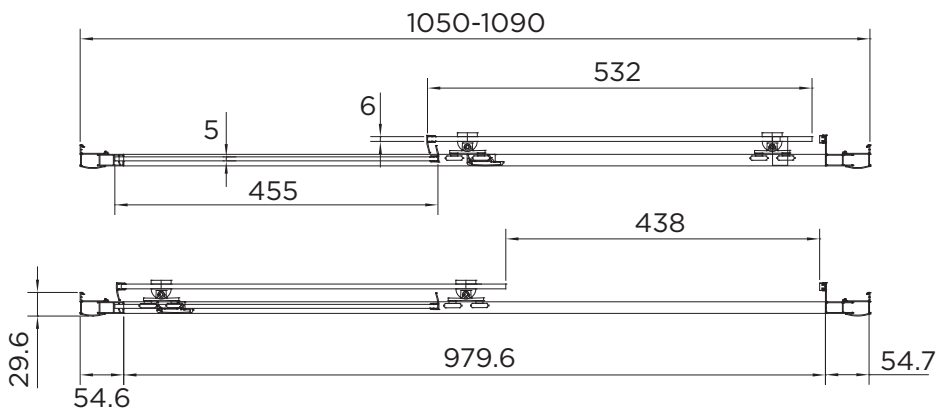

SPECIFICATION

venturi 6

SLIDING DOOR

RANGE	VENTURI 6
PRODUCT	SLIDING DOOR
CODE	AQ9324S
SIZE	1100
PROFILE COLOUR	SILVER
GLASS THICKNESS	6mm
GLASS FINISH	CLEAR
GLASS TREATMENT	CLEAN & CLEAR™
HEIGHT	1900
ADJUSTMENT IN RECESS	1050-1090
ADJUSTMENT WITH SIDE PANEL	1057-1097
OPTIONAL SIDE PANEL	YES
APERTURE	438
GUARANTEE	LIFETIME
GLASS BS EN	EN12150-1T
CE	YES/EN14428
PROFILE MATERIAL	ALUMINUM/6463#
HANDLE MATERIAL	STAINLESS STEEL
ROLLER MATERIAL	ZINC ALLOY/ABS CHROME
QUICK RELEASE ROLLERS	YES
FIXED PANEL SIZE	455
MOVING PANEL SIZE	532
PRODUCT HAND	UNIVERSAL
PRODUCT WEIGHT	32.5KG
PACKAGED DIMENSIONS	1980x575x99
BARCODE	5031978044456

Optional Cover Strips available

*All shower enclosures carry a Lifetime Guarantee when fitted with an Aquadart shower tray, a 10 year Guarantee will be given when fitted with any other manufacturer's tray.

To register your Guarantee visit: www.aquadart.co.uk | Spare Parts available at: www.aprilaquadartspares.co.uk

All measurements in mm and are nominal