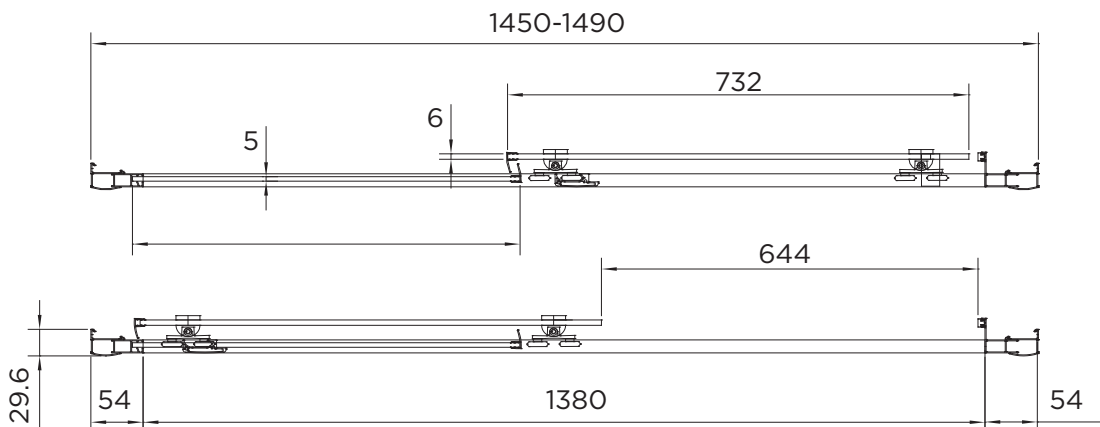

SPECIFICATION
venturi 6
SLIDING DOOR

RANGE	VENTURI 6
PRODUCT	SLIDING DOOR
CODE	AQ9327S
SIZE	1500
PROFILE COLOUR	SILVER
GLASS THICKNESS	6mm
GLASS FINISH	CLEAR
GLASS TREATMENT	CLEAN & CLEAR™
HEIGHT	1900
ADJUSTMENT IN RECESS	1450-1490
ADJUSTMENT WITH SIDE PANEL	1457-1497
OPTIONAL SIDE PANEL	YES
APERTURE	644
GUARANTEE	LIFETIME
GLASS BS EN	EN12150-1T
CE	YES/EN14428
PROFILE MATERIAL	ALUMINUM/6463#
HANDLE MATERIAL	STAINLESS STEEL
ROLLER MATERIAL	ZINC ALLOY/ABS CHROME
QUICK RELEASE ROLLERS	YES
FIXED PANEL SIZE	655
MOVING PANEL SIZE	732
PRODUCT HAND	UNIVERSAL
PRODUCT WEIGHT	42.5KG
PACKAGED DIMENSIONS	1980x784x118
BARCODE	5031978044487

Optional Cover Strips available

*All shower enclosures carry a Lifetime Guarantee when fitted with an Aquadart shower tray, a 10 year Guarantee will be given when fitted with any other manufacturer's tray.

To register your Guarantee visit: www.aquadart.co.uk | Spare Parts available at: www.aprilaquadartspares.co.uk

All measurements in mm and are nominal